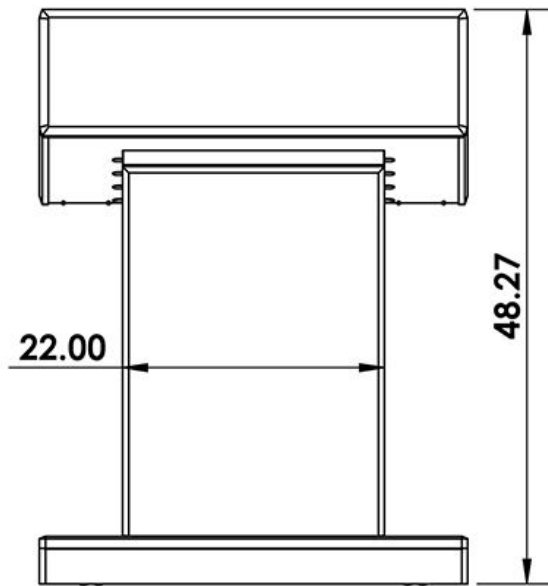

CUB3 (100v, USB 2A)

LEX112

Locking casters

The information contained in this drawing is the sole property of Audio Visual Furniture International. Any reproduction in part or as a whole without the written permission of Audio Visual Furniture International is prohibited.