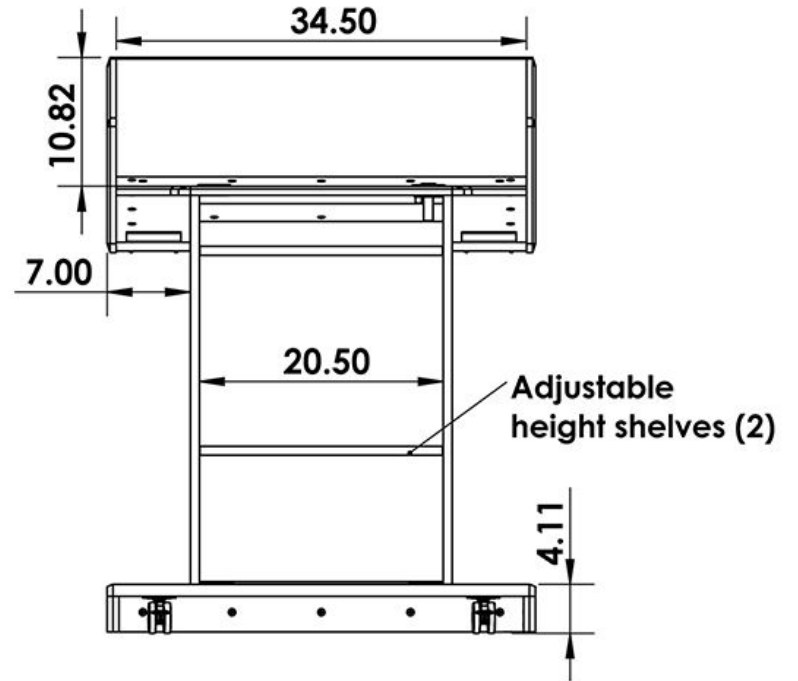

CUB3 (100v, USB 2A)

LEX112

Locking casters

The information contained in this drawing is the sole property of Audio Visual Furniture International. Any reproduction in part or as a whole without the written permission of Audio Visual Furniture International is prohibited.