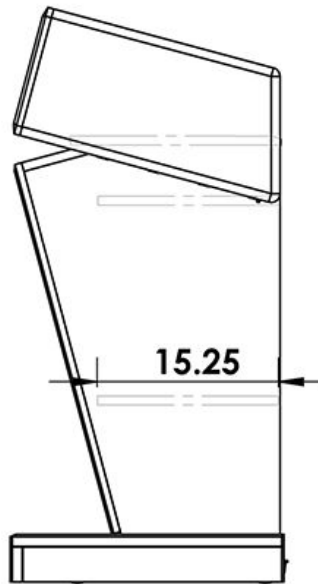

CUB3 (100v, USB 2A)

LEX112

Locking casters

The information contained in this drawing is the sole property of Audio Visual Furniture International. Any reproduction in part or as a whole without the written permission of Audio Visual Furniture International is prohibited.