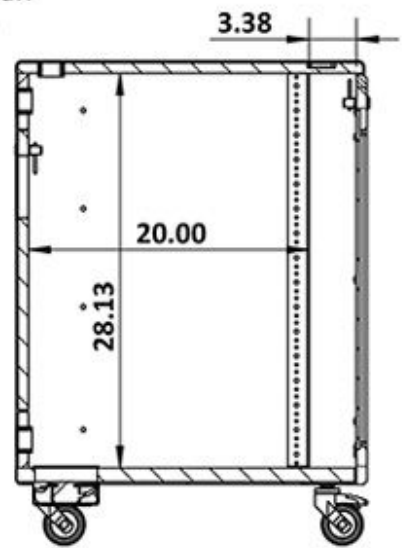

Acrylic or optional Perforated front window.

Ballbearing casters with non-marking tires.

120mm Fan cutout (intake)

120mm Fan (Exhaust)

SECTION A-A

REX16