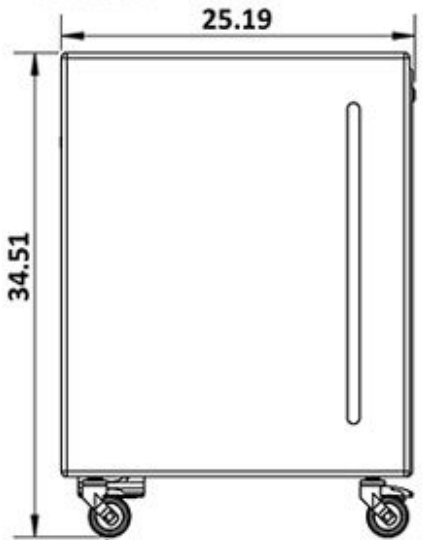

Acrylic or optional Perforated front window.

Ballbearing casters with non-marking tires.

120mm Fan cutout (intake)

120mm Fan (Exhaust)

SECTION A-A

REX16