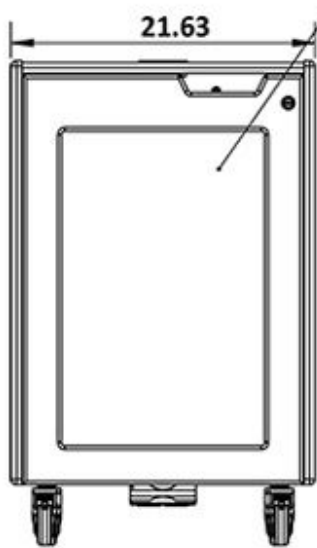

Acrylic or optional Perforated front window.

Ballbearing casters with non-marking tires.

120mm Fan cutout (intake)

120mm Fan (Exhaust)

SECTION A-A

REX16