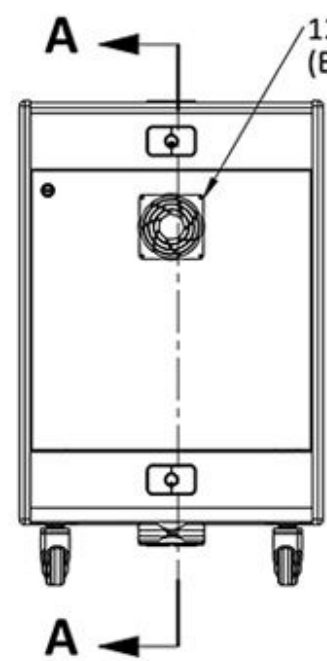

Acrylic or optional Perforated front window.

Ballbearing casters with non-marking tires.

120mm Fan cutout (intake)

120mm Fan (Exhaust)

SECTION A-A

REX16