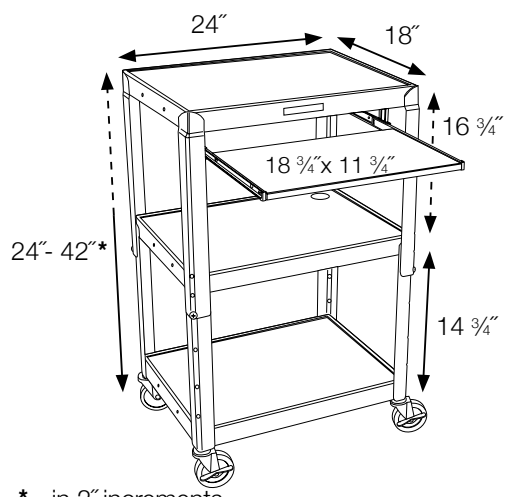

Adjustable Height Metal Cart With Keyboard

- Adjusts in height from 24" - 42" in 2" increments
- Roll formed shelves with powder coat paint finish
- Shelves are 24"W x 18"D
- Cable pass through holes
- 3-outlet 15' UL and CSA listed electric
- 1/4" retaining lip around each shelf
- Includes safety mat for top shelf