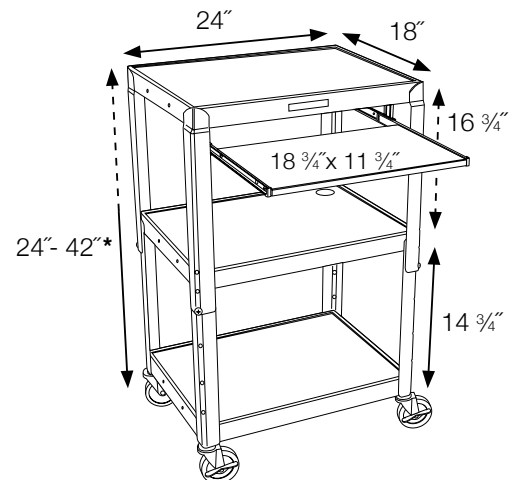

Adjustable Height Metal Cart With Keyboard

- Adjusts in height from 24" - 42" in 2" increments
- Roll formed shelves with powder coat paint finish
- Shelves are 24"W x 18"D
- Cable pass through holes
- 3-outlet 15' UL and CSA listed electric
- 1/4" retaining lip around each shelf
- Includes safety mat for top shelf