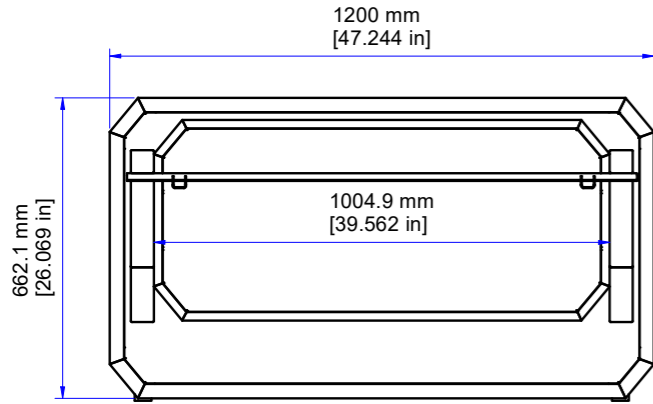

AVTEQ®

EDC-100

DIMENSIONAL UNITS
MILLIMETERS [INCHES]

THIS IS A DIMENSIONAL DRAWING
SOME DETAILS COULD CHANGE ON FINAL PRODUCT

TOP VIEW

FRONT VIEW

SIDE VIEW

EXCLUSIVE PROPRIETARY DRAWING OF AVTEQ.INC FULL OR PARTIAL REPRODUCTION IS PROHIBITED