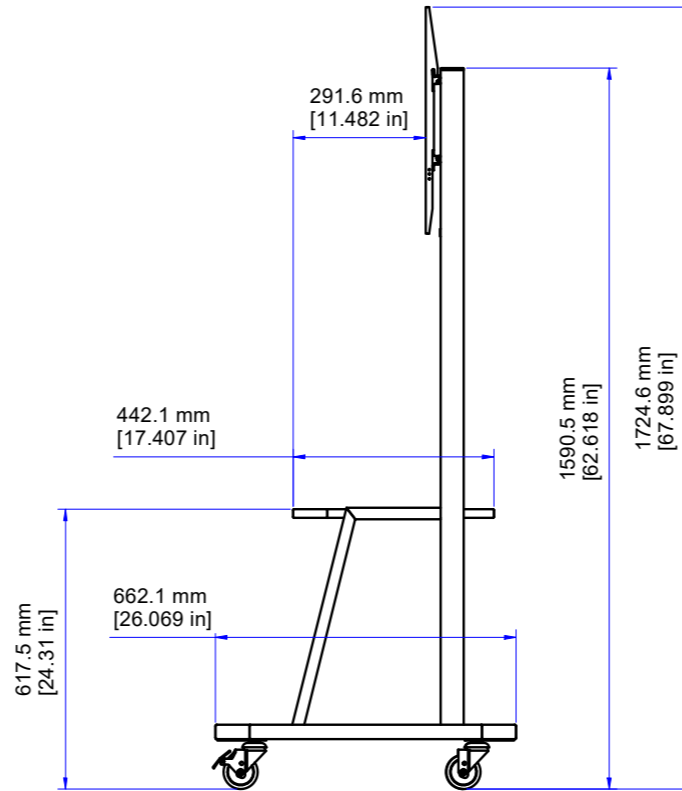

AVTEQ®

EDC-100

DIMENSIONAL UNITS
MILLIMETERS [INCHES]

THIS IS A DIMENSIONAL DRAWING
SOME DETAILS COULD CHANGE ON FINAL PRODUCT

TOP VIEW

FRONT VIEW

SIDE VIEW

EXCLUSIVE PROPRIETARY DRAWING OF AVTEQ.INC FULL OR PARTIAL REPRODUCTION IS PROHIBITED