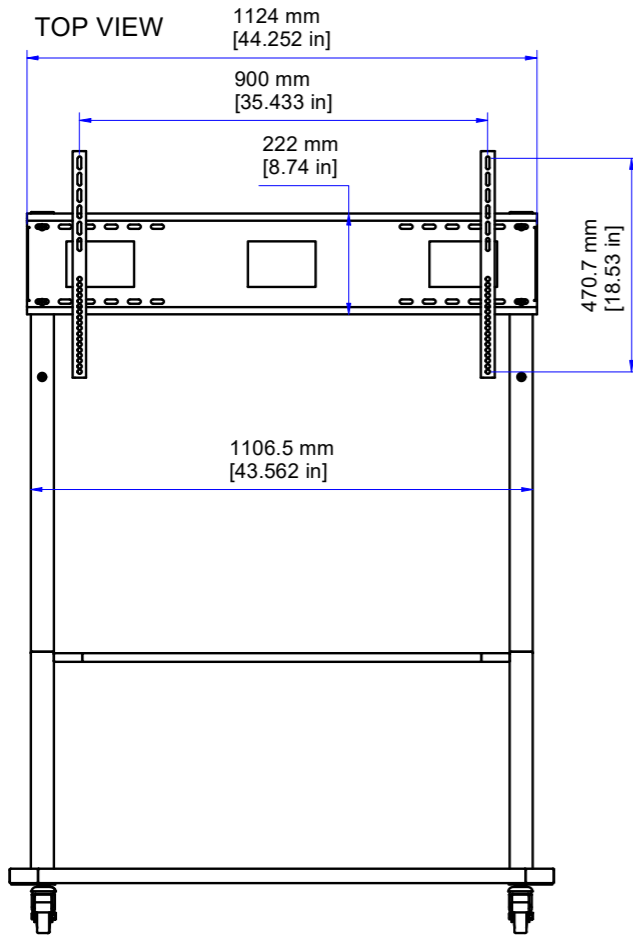

AVTEQ®

EDC-100

DIMENSIONAL UNITS
MILLIMETERS [INCHES]

THIS IS A DIMENSIONAL DRAWING
SOME DETAILS COULD CHANGE ON FINAL PRODUCT

TOP VIEW

FRONT VIEW

SIDE VIEW

EXCLUSIVE PROPRIETARY DRAWING OF AVTEQ.INC FULL OR PARTIAL REPRODUCTION IS PROHIBITED