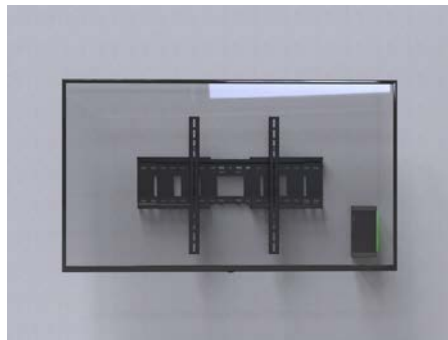

Mersive Solstice Pod Mount

The Mersive Solstice Pod mount securely supports the device on a wall, display mount or desk. The Solstice Pod easily slides into the mount and then is secured with security screws.

The Avteq mount allows access to the device's ports without keeping it on a shelf or tabletop. Install the Mersive Solstice Pod to the wall, behind the display, or under a desk or tabletop.

FEATURES

- Mounts to the wall or under a desk
- Black
- TAA compliant

MER1527

Under table mounting

Mersive Solstice Pod Mount

Wall mounting behind display

SPECIFICATIONS

FRONT VIEW

SIDE VIEW

DESCRIPTION	DIMENSIONS	PART NUMBER
Mersive Solstice Pod Mount	7.64"W X x"1.91H X 3.52"D	MER1527