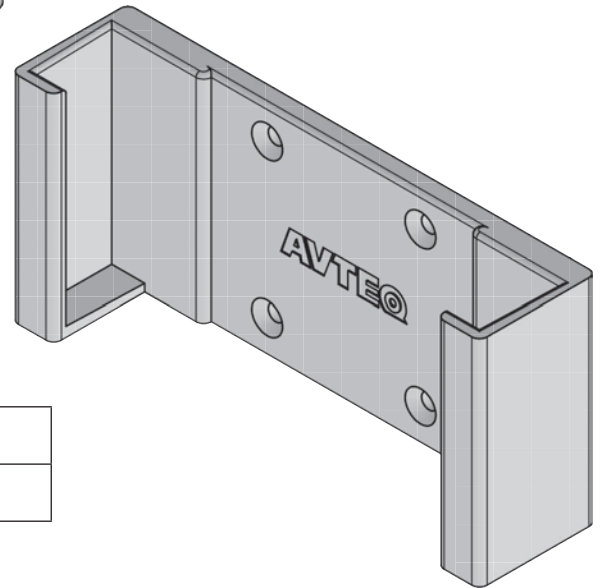

Mersive Solstice Pod Mount

The Mersive Solstice Pod mount securely supports the device on a wall, display mount or desk. The Solstice Pod easily slides into the mount and then is secured with security screws.

The Avteq mount allows access to the device's ports without keeping it on a shelf or tabletop. Install the Mersive Solstice Pod to the wall, behind the display, or under a desk or tabletop.

FEATURES

- Mounts to the wall or under a desk
- Black
- TAA compliant

MER1527

Under table mounting

Mersive Solstice Pod Mount

Wall mounting behind display

SPECIFICATIONS

FRONT VIEW

SIDE VIEW

DESCRIPTION	DIMENSIONS	PART NUMBER
Mersive Solstice Pod Mount	7.64"W X x"1.91H X 3.52"D	MER1527