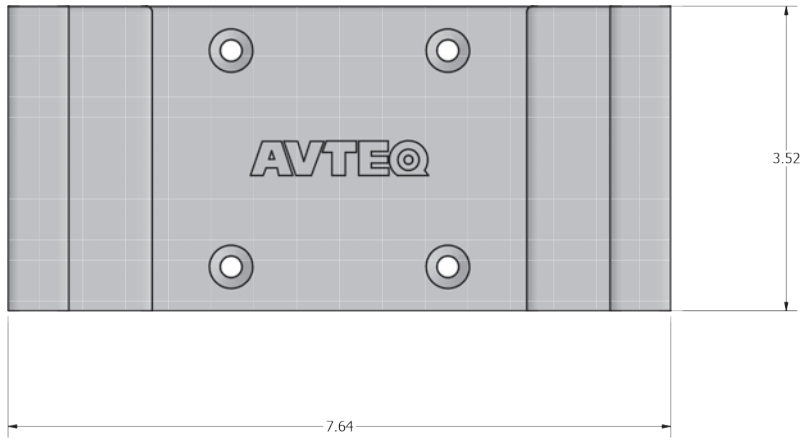

The Avteq mount allows access to the device's ports without keeping it on a shelf or tabletop. Install the Mersive Solstice Pod to the wall, behind the display, or under a desk or tabletop.

FEATURES

- Mounts to the wall or under a desk
- Black
- TAA compliant

MER1527

Under table mounting

Mersive Solstice Pod Mount

Wall mounting behind display

SPECIFICATIONS

FRONT VIEW

SIDE VIEW

DESCRIPTION	DIMENSIONS	PART NUMBER
Mersive Solstice Pod Mount	7.64"W X x"1.91H X 3.52"D	MER1527