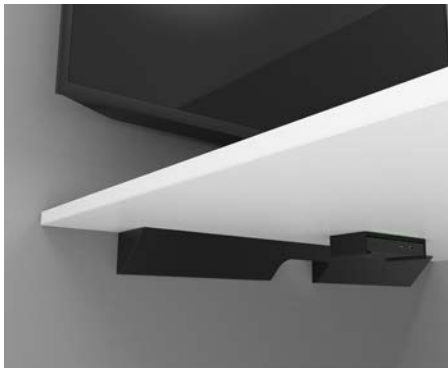

Mersive Solstice Pod Mount

The Mersive Solstice Pod mount securely supports the device on a wall, display mount or desk. The Solstice Pod easily slides into the mount and then is secured with security screws.

The Avteq mount allows access to the device's ports without keeping it on a shelf or tabletop. Install the Mersive Solstice Pod to the wall, behind the display, or under a desk or tabletop.

FEATURES

- Mounts to the wall or under a desk
- Black
- TAA compliant

MER1527

Under table mounting

Mersive Solstice Pod Mount

Wall mounting behind display

SPECIFICATIONS

FRONT VIEW

SIDE VIEW

DESCRIPTION	DIMENSIONS	PART NUMBER
Mersive Solstice Pod Mount	7.64"W X x"1.91H X 3.52"D	MER1527