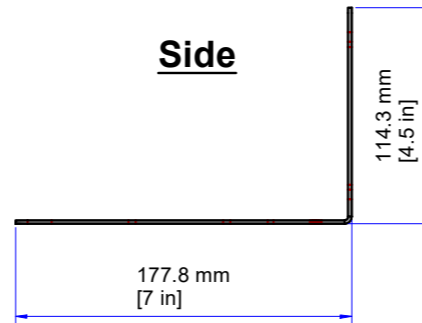

# AVTEQ® PTZ-WM

DIMENSIONAL UNITS  
MILIMETERS [INCHES]

THIS IS A DIMENSIONAL DRAWING  
SOME DETAILS COULD CHANGE ON FINAL PRODUCT

### Front

### Side

### Isometric