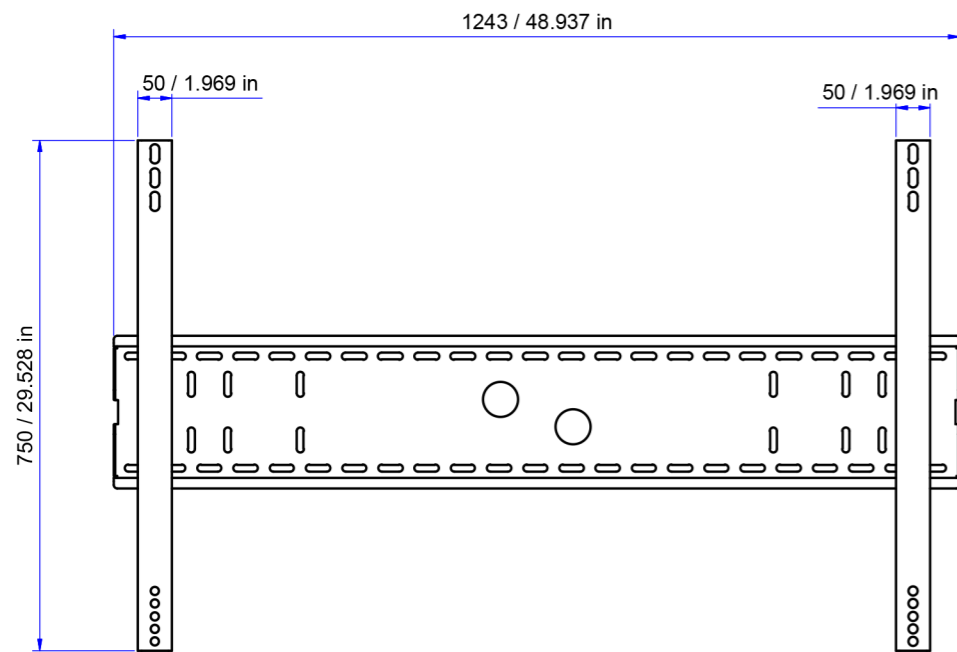

# Cisco Spark Board Mounting Kit

CBS-MOUNT

THIS IS A DIMENSIONAL DRAWING  
SOME DETAILS COULD CHANGE ON FINAL PRODUCT

FRONT VIEW

SIDE VIEW

REAR VIEW