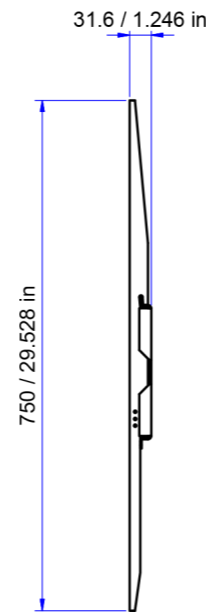

# Cisco Spark Board Mounting Kit

CBS-MOUNT

THIS IS A DIMENSIONAL DRAWING  
SOME DETAILS COULD CHANGE ON FINAL PRODUCT

FRONT VIEW

SIDE VIEW

REAR VIEW