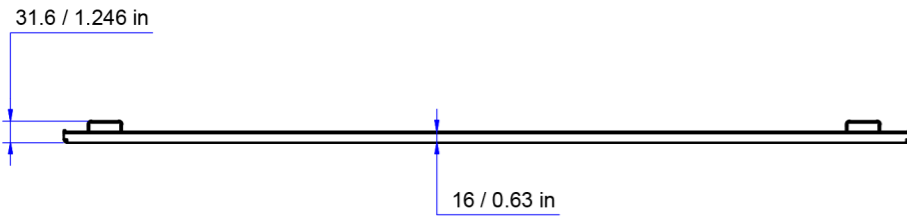

# Cisco Spark Board Mounting Kit

CBS-MOUNT

THIS IS A DIMENSIONAL DRAWING  
SOME DETAILS COULD CHANGE ON FINAL PRODUCT

FRONT VIEW

SIDE VIEW

REAR VIEW