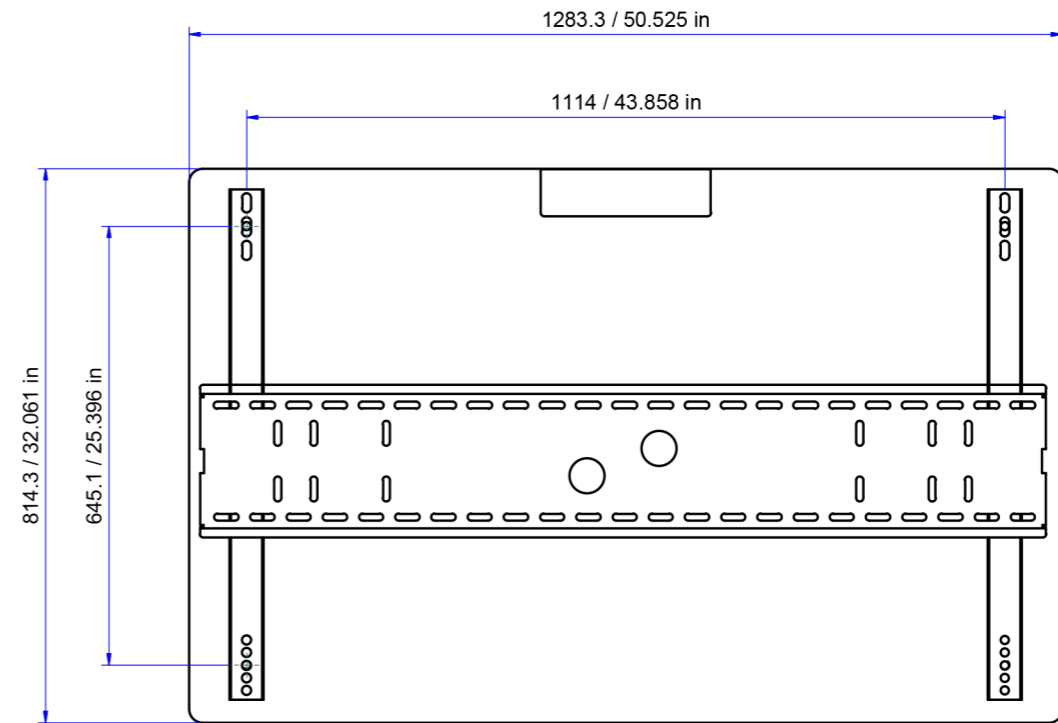

# Cisco Spark Board Mounting Kit

CBS-MOUNT

THIS IS A DIMENSIONAL DRAWING  
SOME DETAILS COULD CHANGE ON FINAL PRODUCT

FRONT VIEW

SIDE VIEW

REAR VIEW