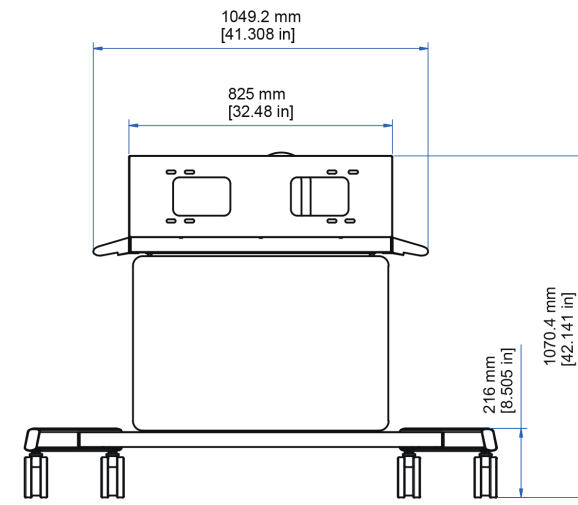

DynamiQ Executive Cart

DIMENSIONAL UNITS
MILIMETERS [INCHES]

THIS IS A DIMENSIONAL DRAWING
SOME DETAILS COULD CHANGE ON FINAL PRODUCT

TOP VIEW POSITION I

FRONT VIEW POSITION I

SIDE VIEW POSITION I

BACK VIEW POSITION I

FRONT VIEW POSITION II

SIDE VIEW POSITION II