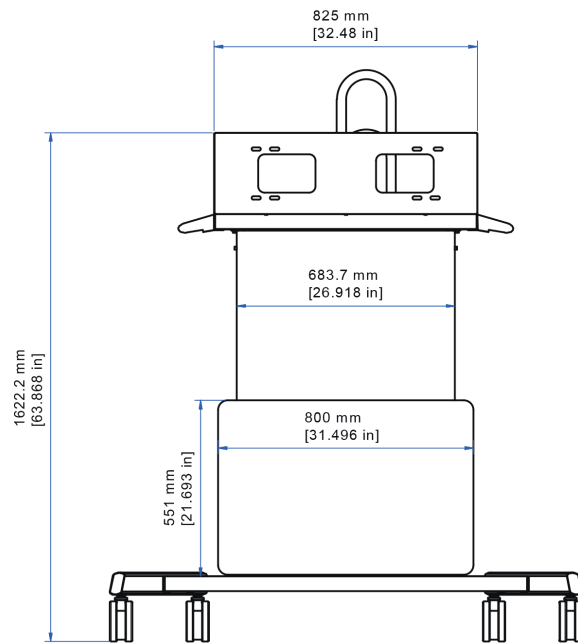

DynamiQ Executive Cart

DIMENSIONAL UNITS
MILIMETERS [INCHES]

THIS IS A DIMENSIONAL DRAWING
SOME DETAILS COULD CHANGE ON FINAL PRODUCT

TOP VIEW POSITION I

FRONT VIEW POSITION I

SIDE VIEW POSITION I

BACK VIEW POSITION I

FRONT VIEW POSITION II

SIDE VIEW POSITION II