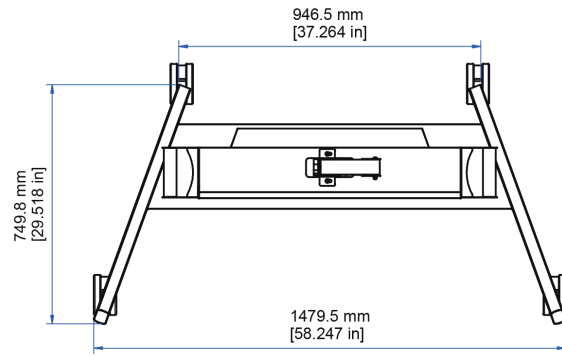

DynamiQ Executive Cart

DIMENSIONAL UNITS
MILIMETERS [INCHES]

THIS IS A DIMENSIONAL DRAWING
SOME DETAILS COULD CHANGE ON FINAL PRODUCT

TOP VIEW POSITION I

FRONT VIEW POSITION I

SIDE VIEW POSITION I

BACK VIEW POSITION I

FRONT VIEW POSITION II

SIDE VIEW POSITION II