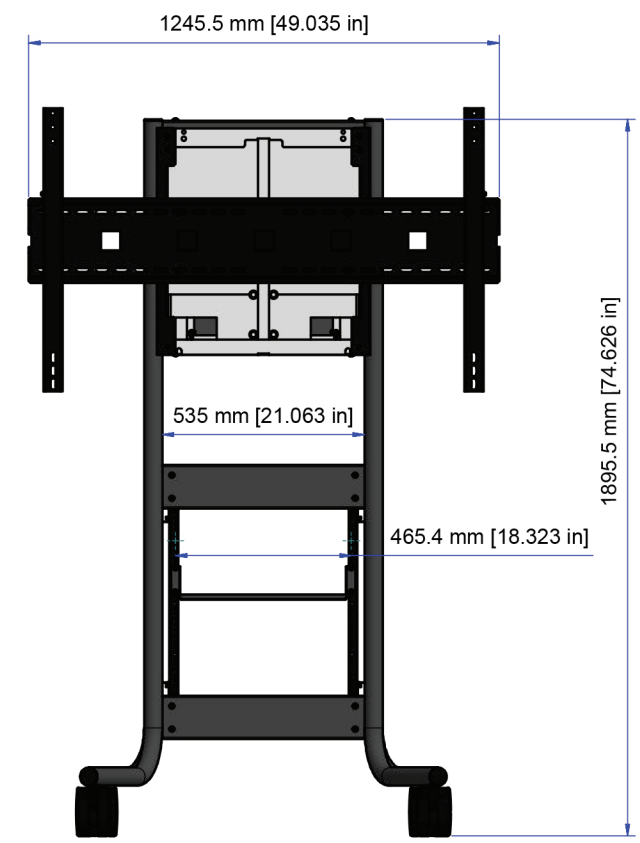

AVTEQ®

DynamiQ RPS-500

DIMENSIONAL UNITS
MILIMETERS [INCHES]

THIS IS A DIMENSIONAL DRAWING
SOME DETAILS COULD CHANGE ON FINAL PRODUCT

Top View

Front View (Position I)

Front View (Position II)

Front View

Side View