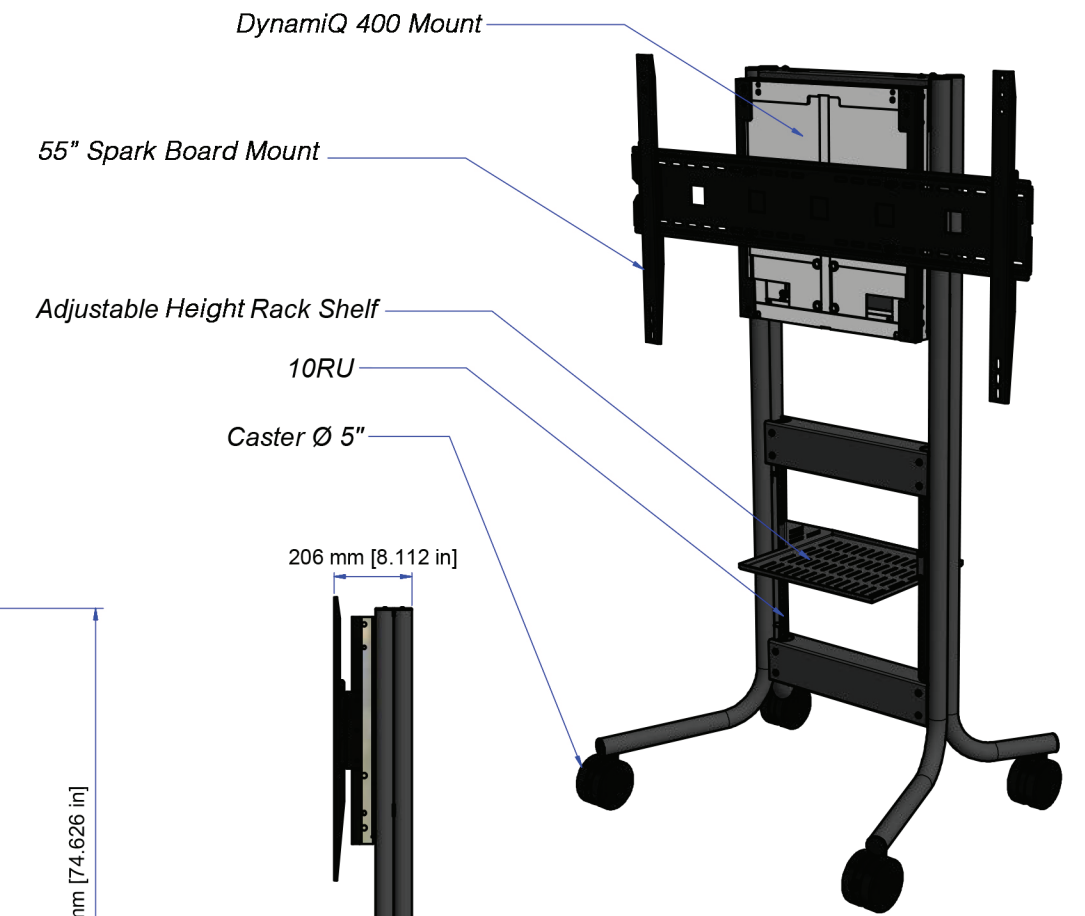

AVTEQ®

DynamiQ RPS-500

DIMENSIONAL UNITS
MILIMETERS [INCHES]

THIS IS A DIMENSIONAL DRAWING
SOME DETAILS COULD CHANGE ON FINAL PRODUCT

Top View

Front View (Position I)

Front View (Position II)

Front View

Side View