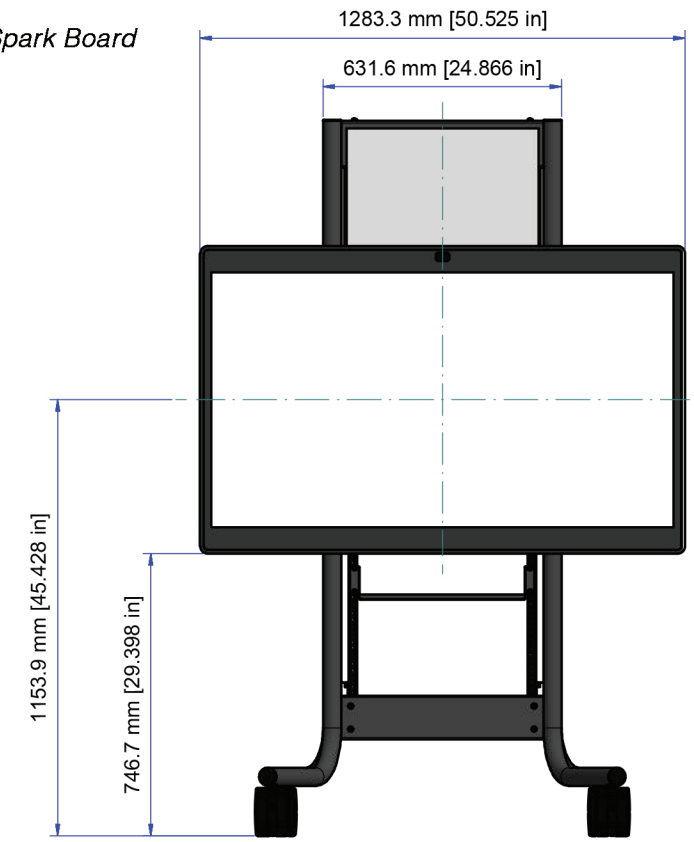

AVTEQ®

DynamiQ RPS-500

DIMENSIONAL UNITS
MILIMETERS [INCHES]

THIS IS A DIMENSIONAL DRAWING
SOME DETAILS COULD CHANGE ON FINAL PRODUCT

Top View

Front View (Position I)

Front View (Position II)

Front View

Side View