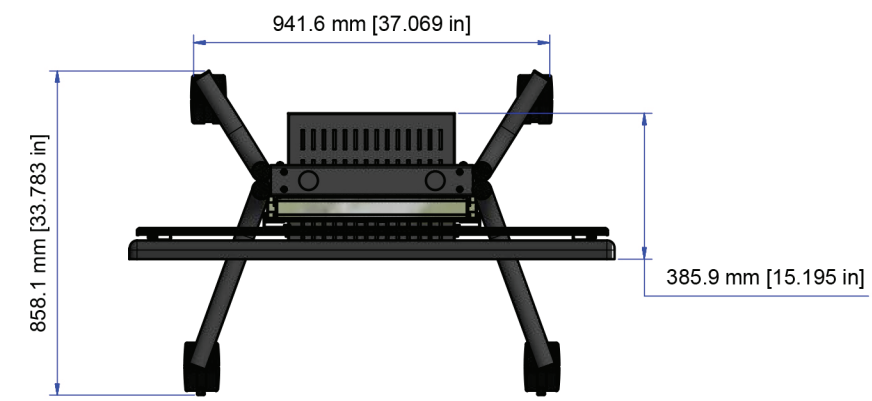

AVTEQ®

DynamiQ RPS-500

DIMENSIONAL UNITS
MILIMETERS [INCHES]

THIS IS A DIMENSIONAL DRAWING
SOME DETAILS COULD CHANGE ON FINAL PRODUCT

Top View

Front View (Position I)

Front View (Position II)

Front View

Side View