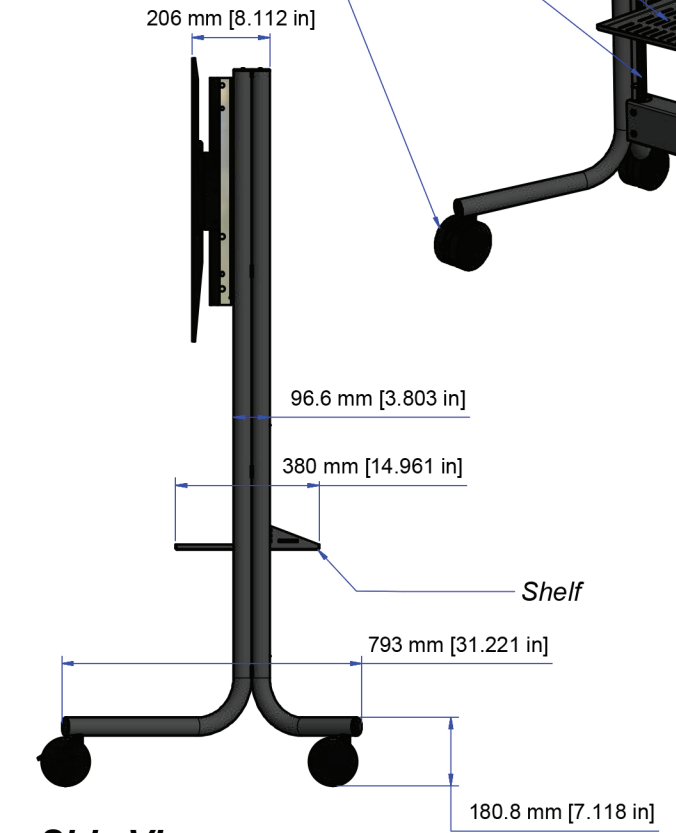

AVTEQ®

DynamiQ RPS-500

DIMENSIONAL UNITS
MILIMETERS [INCHES]

THIS IS A DIMENSIONAL DRAWING
SOME DETAILS COULD CHANGE ON FINAL PRODUCT

Top View

Front View (Position I)

Front View (Position II)

Front View

Side View