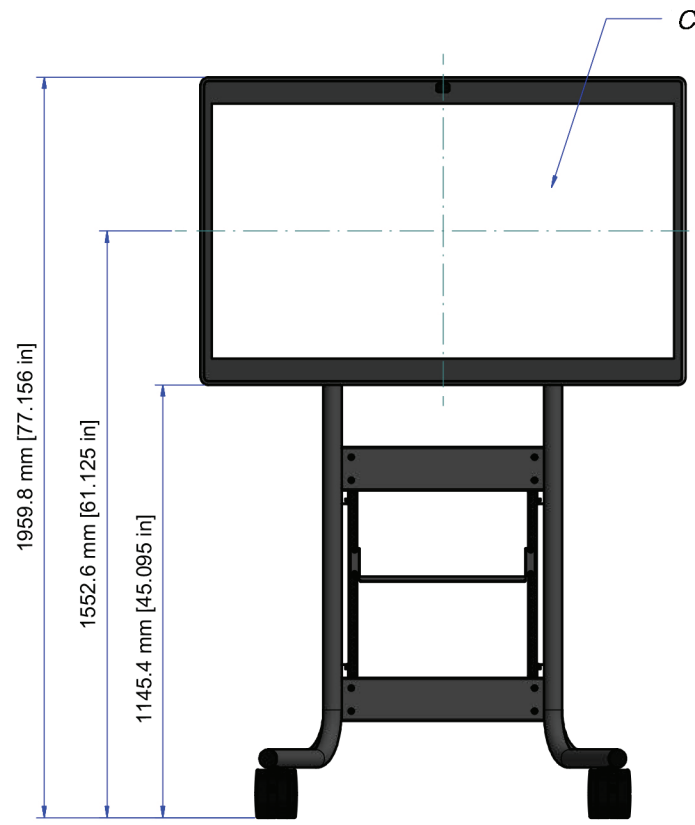

AVTEQ®

DynamiQ RPS-500

DIMENSIONAL UNITS
MILIMETERS [INCHES]

THIS IS A DIMENSIONAL DRAWING
SOME DETAILS COULD CHANGE ON FINAL PRODUCT

Top View

Front View (Position I)

Front View (Position II)

Front View

Side View