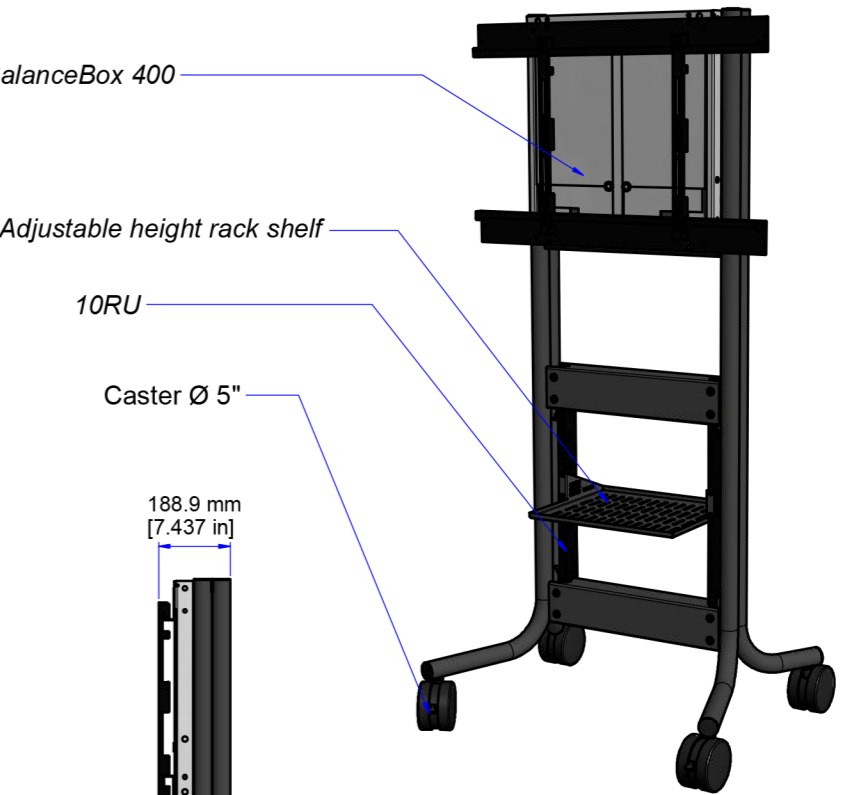

AVTEQ®

Dynamic RPS-500

DIMENSIONAL UNITS
MILIMETERS [INCHES]

THIS IS A DIMENSIONAL DRAWING
SOME DETAILS COULD CHANGE ON FINAL PRODUCT

Top View

Front View (Position I)

Front View (Position II)

Front View

Side View