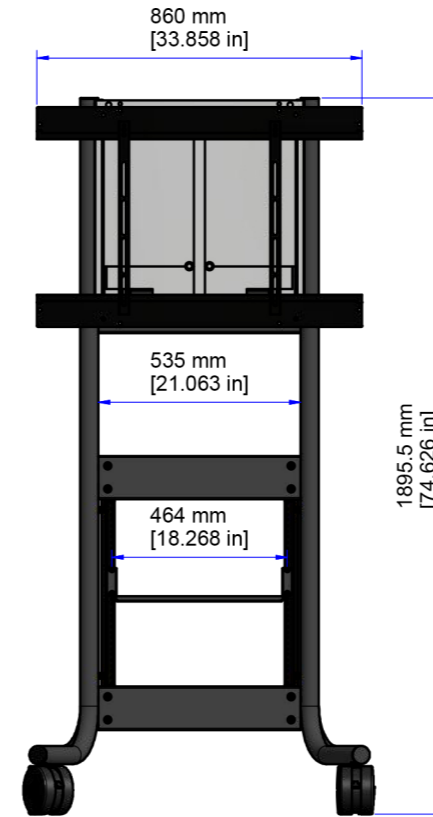

AVTEQ®

Dynamic RPS-500

DIMENSIONAL UNITS
MILIMETERS [INCHES]

THIS IS A DIMENSIONAL DRAWING
SOME DETAILS COULD CHANGE ON FINAL PRODUCT

Top View

Front View (Position I)

Front View (Position II)

Front View

Side View