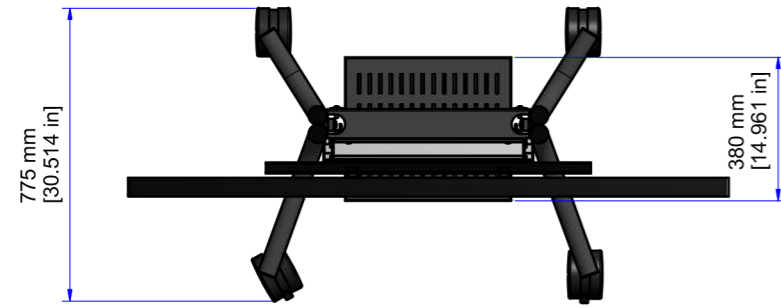

AVTEQ®

Dynamic RPS-500

DIMENSIONAL UNITS
MILIMETERS [INCHES]

THIS IS A DIMENSIONAL DRAWING
SOME DETAILS COULD CHANGE ON FINAL PRODUCT

Top View

Front View (Position I)

Front View (Position II)

Front View

Side View