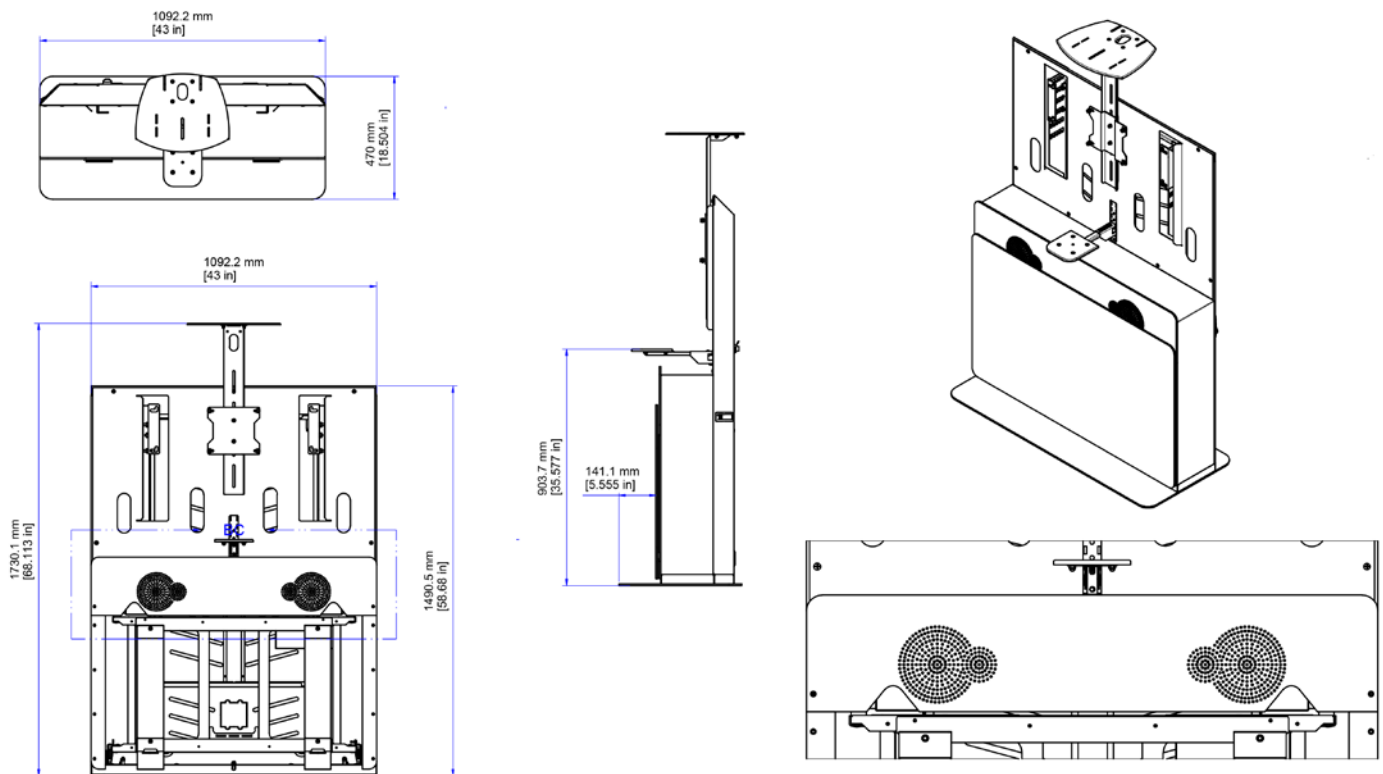

## Fixed Height Floor Stand

The ELT-2000 AV floor stand is designed for large displays. It can support a single display up to 85" or dual displays up to 75". Larger displays, including the Microsoft Surface Hub, require an extended base to support the additional weight. The ELT-2000 is perfect for any videoconferencing or telepresence environment.

### FEATURES

- 10RU within front slide-out drawer
- Powered speaker
- Universal display mount
- Adjustable camera shelf
- Tempered, glossy-black glass door
- 6-port surge protector
- One dual gang knockout
- Cable management features
- 100% solid steel construction

## DIMENSIONS

## SPECIFICATIONS

Part Number	Single Display: ELT-2000S Dual Display: ELT-2000L
Display Sizes	Single up to 85" or dual up to 75"
Dimensions (HxWxD)	
Exterior	58.5 x 43 x 18.5 Inches (1485.9 x 1092.2 x 469.9 mm)
Rack (D)	16 Inches (406.4 mm)
Rack Space	10RU
Load Capacity	400 lbs.