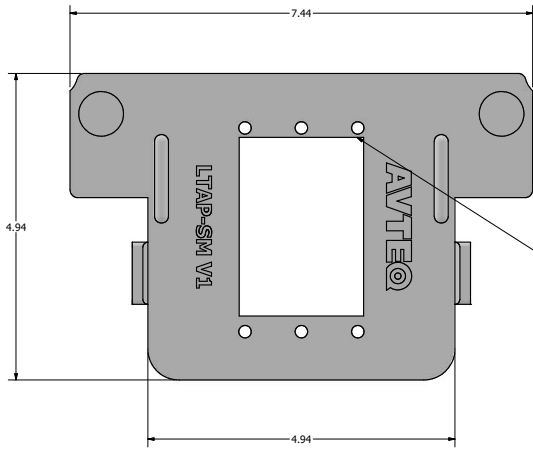

AVTEQ[®] LTAP-SM

THIS IS A DIMENSIONAL DRAWING
SOME DETAILS COULD CHANGE ON FINAL PRODUCT

MOUNTING LOCATION FOR
1 GANG OR 2 GANG WALL-BOX

EXCLUSIVE PROPRIETARY DRAWING OF AVTEQ.INC FULL OR PARTIAL REPRODUCTION IS PROHIBITED