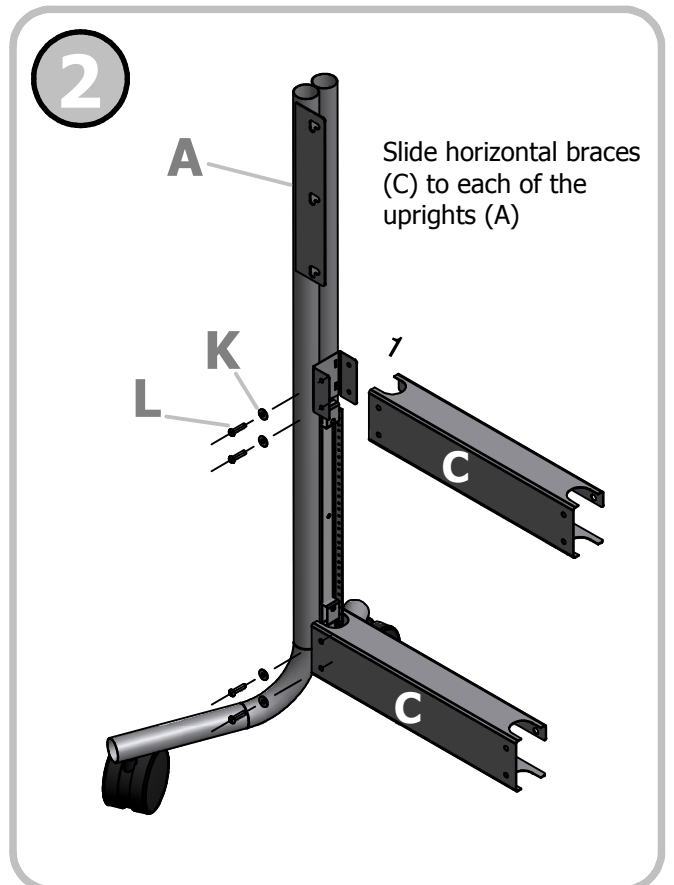

AVTEQ

Easy Setup Guide

Touchboards

RPS 500

205 Westwood Ave, Long Branch, NJ 07740
Phone: 866-94 BOARDS (26273) / (732)-222-1511
Fax: (732)-222-7088 | E-mail: sales@touchboards.com

Items Included

3

Attach the braces (C) to the uprights (A)

4

Bolt the lacing bars to the back of the horizontal braces.

5

Bolt shelf on to shelf rack.

6