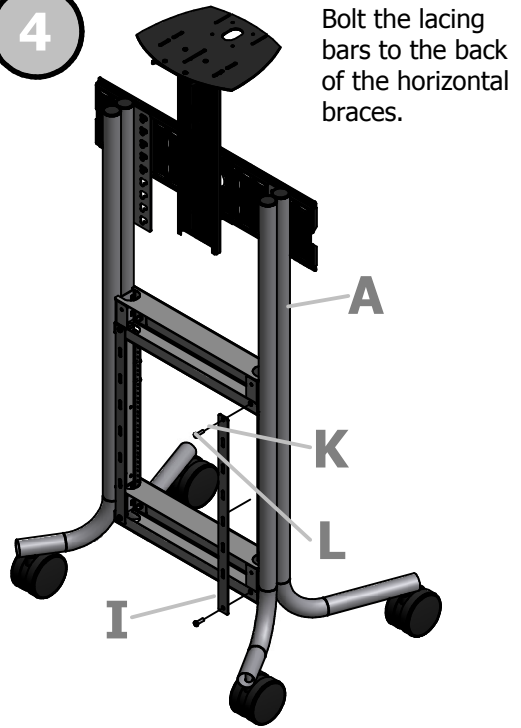

AVTEQ

Easy Setup Guide

Touchboards

RPS 500

205 Westwood Ave, Long Branch, NJ 07740
Phone: 866-94 BOARDS (26273) / (732)-222-1511
Fax: (732)-222-7088 | E-mail: sales@touchboards.com

Items Included

3

Attach the braces (C) to the uprights (A)

4

Bolt the lacing bars to the back of the horizontal braces.

5

Bolt shelf on to shelf rack.

6