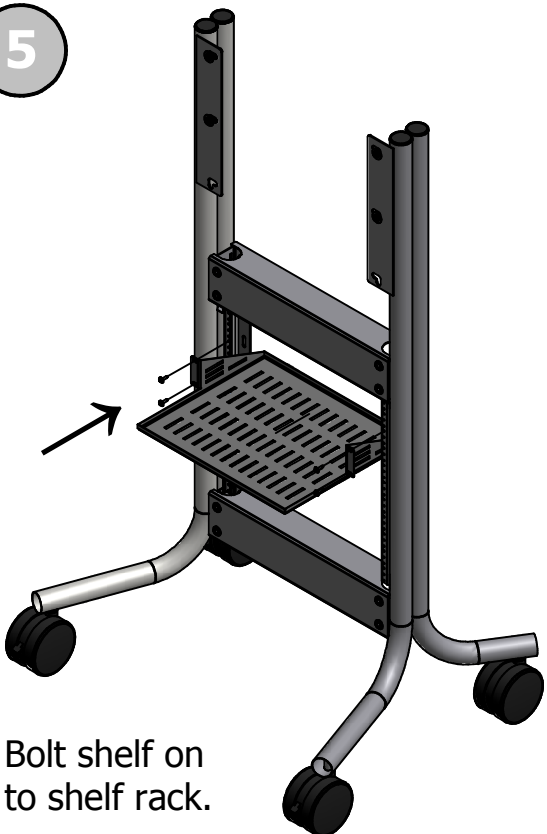

AVTEQ

Easy Setup Guide

Touchboards

RPS 500

205 Westwood Ave, Long Branch, NJ 07740
Phone: 866-94 BOARDS (26273) / (732)-222-1511
Fax: (732)-222-7088 | E-mail: sales@touchboards.com

Items Included

3

Attach the braces (C) to the uprights (A)

4

Bolt the lacing bars to the back of the horizontal braces.

5

Bolt shelf on to shelf rack.

6