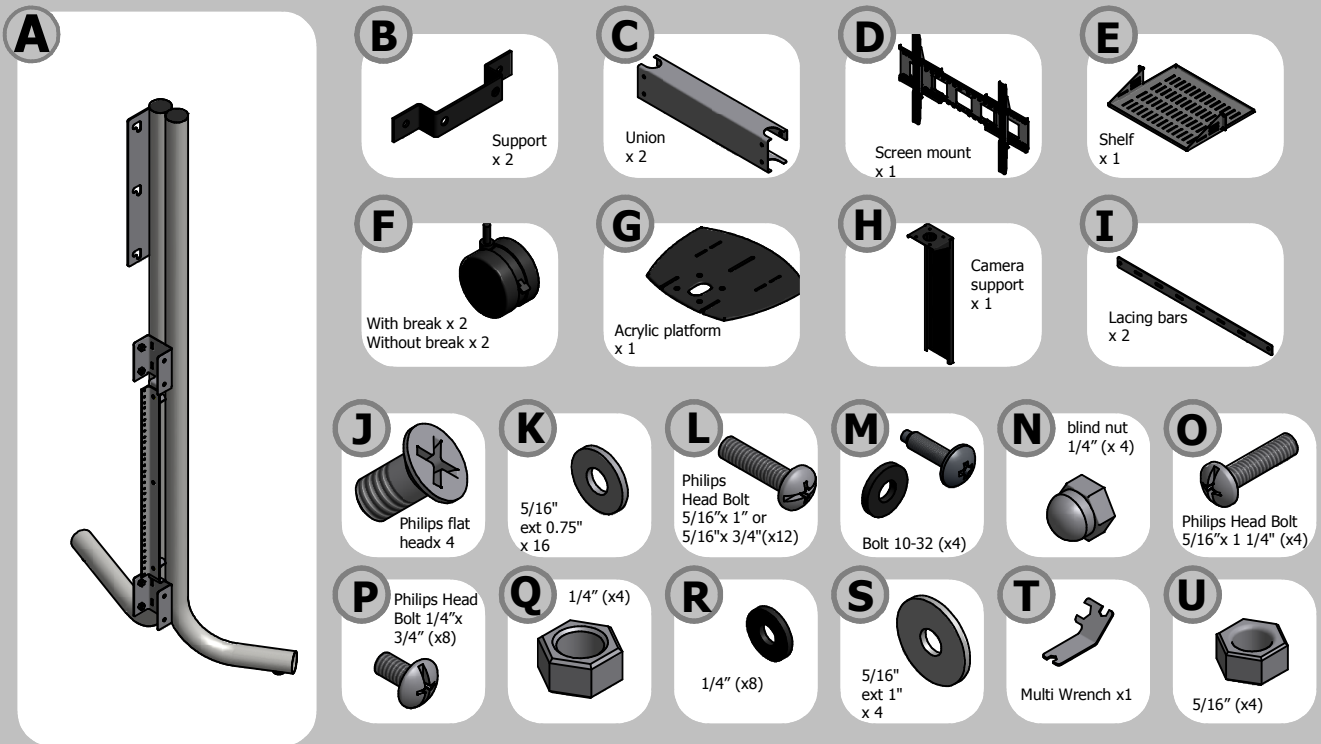

AVTEQ

Easy Setup Guide

Touchboards

RPS 500

205 Westwood Ave, Long Branch, NJ 07740
Phone: 866-94 BOARDS (26273) / (732)-222-1511
Fax: (732)-222-7088 | E-mail: sales@touchboards.com

Items Included

3

Attach the braces (C) to the uprights (A)

4

Bolt the lacing bars to the back of the horizontal braces.

5

Bolt shelf on to shelf rack.

6