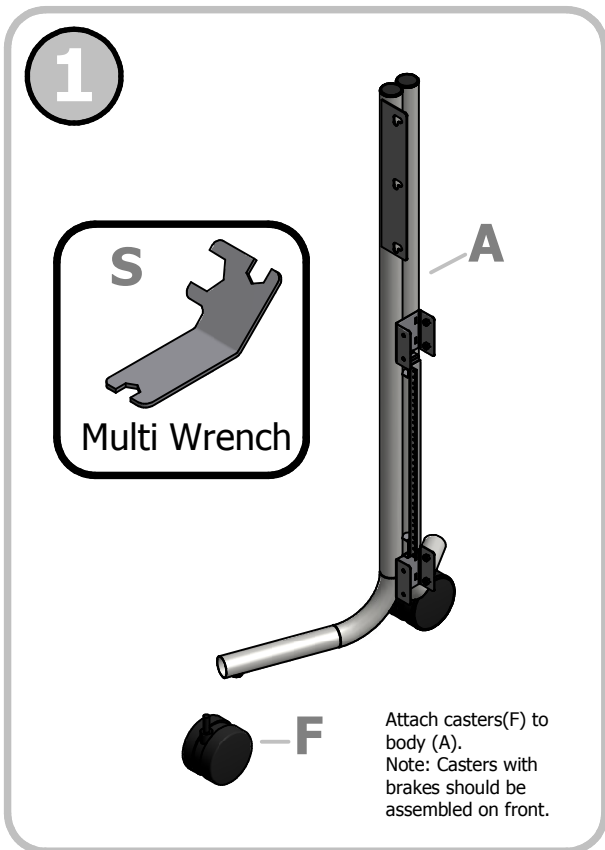

AVTEQ

Easy Setup Guide

Touchboards

RPS 500

205 Westwood Ave, Long Branch, NJ 07740
Phone: 866-94 BOARDS (26273) / (732)-222-1511
Fax: (732)-222-7088 | E-mail: sales@touchboards.com

Items Included

3

Attach the braces (C) to the uprights (A)

4

Bolt the lacing bars to the back of the horizontal braces.

5

Bolt shelf on to shelf rack.

6