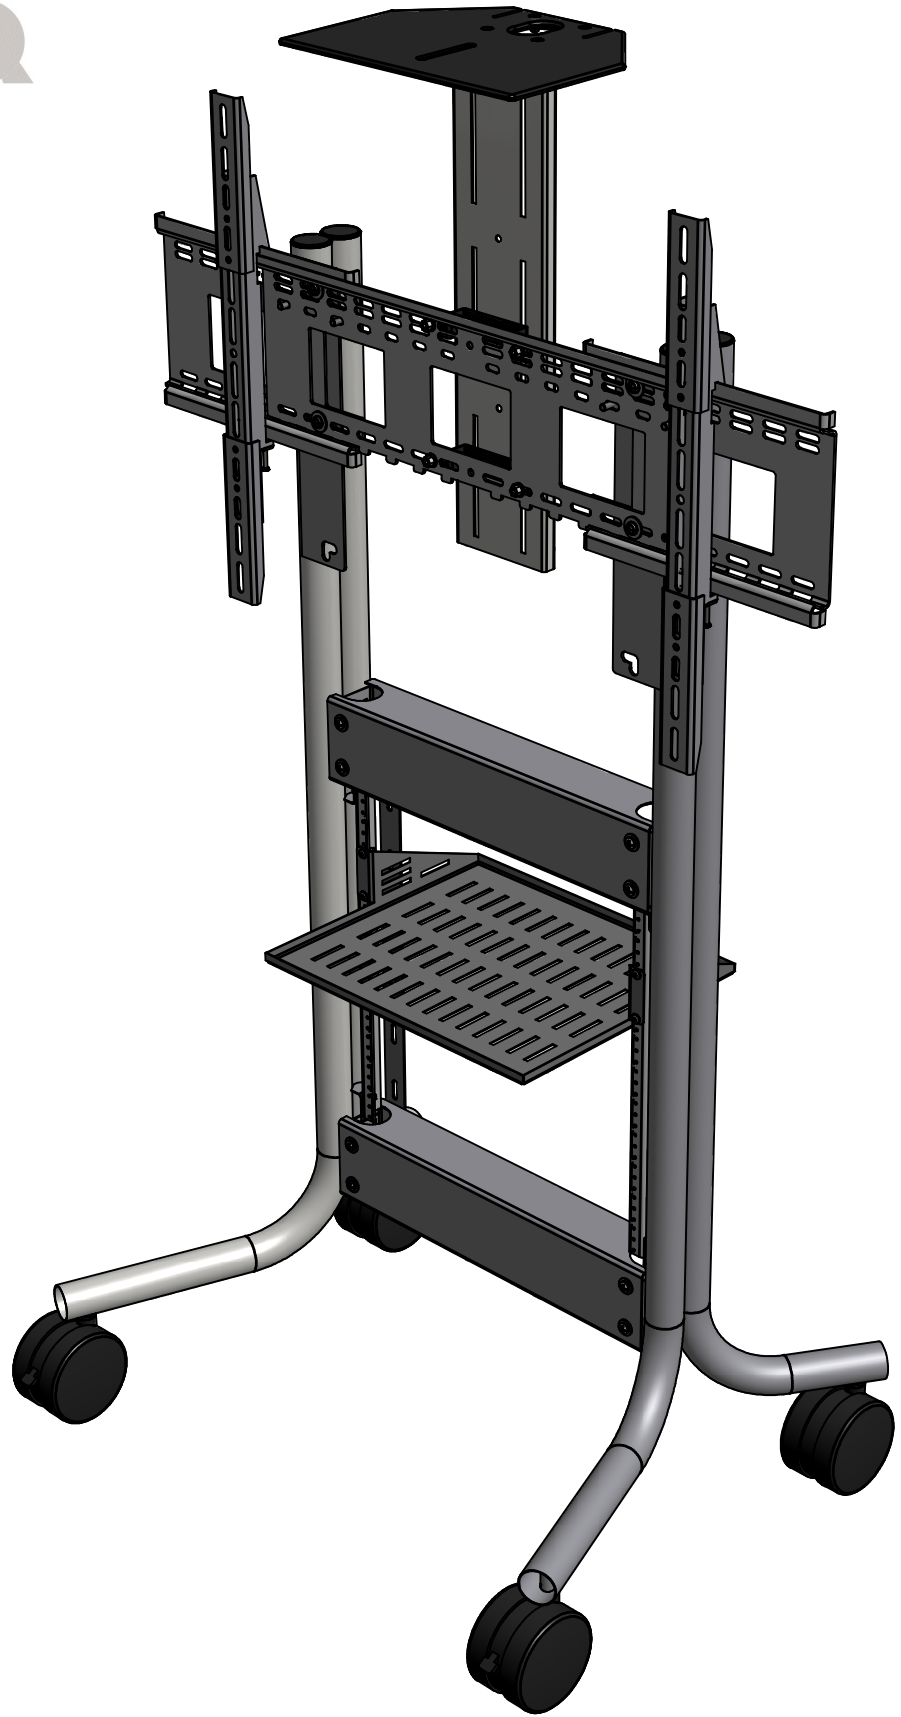

AVTEQ

Easy Setup Guide

Touchboards

RPS 500

205 Westwood Ave, Long Branch, NJ 07740
Phone: 866-94 BOARDS (26273) / (732)-222-1511
Fax: (732)-222-7088 | E-mail: sales@touchboards.com

Items Included

3

Attach the braces (C) to the uprights (A)

4

Bolt the lacing bars to the back of the horizontal braces.

5

Bolt shelf on to shelf rack.

6