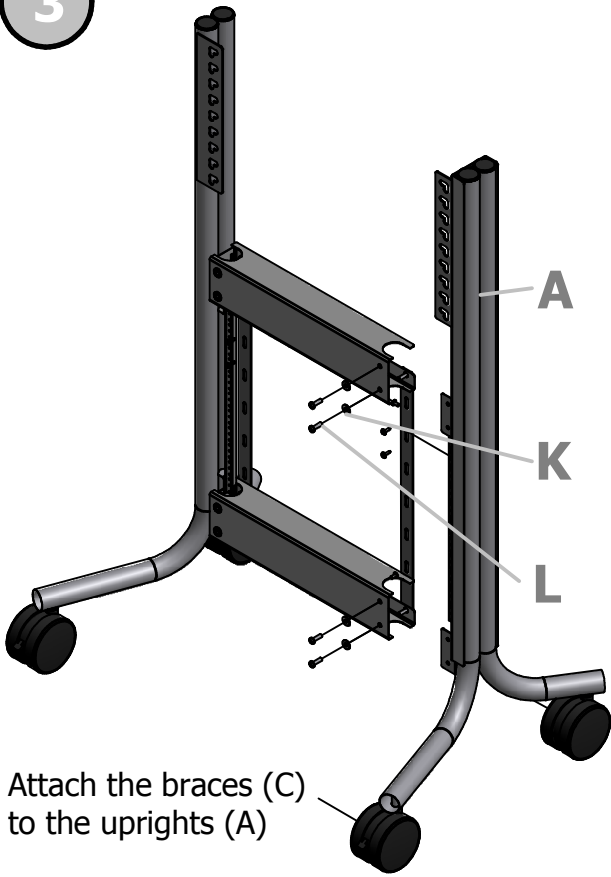

AVTEQ

Easy Setup Guide

Touchboards

RPS 500

205 Westwood Ave, Long Branch, NJ 07740
Phone: 866-94 BOARDS (26273) / (732)-222-1511
Fax: (732)-222-7088 | E-mail: sales@touchboards.com

Items Included

3

Attach the braces (C) to the uprights (A)

4

Bolt the lacing bars to the back of the horizontal braces.

5

Bolt shelf on to shelf rack.

6