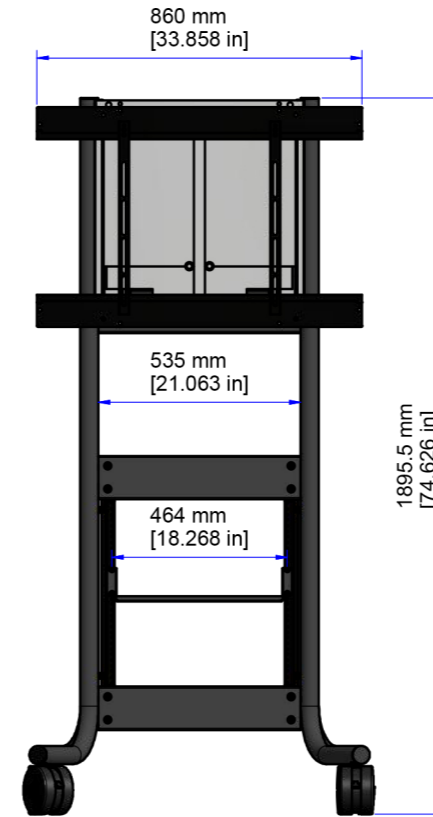

AVTEQ®

Dynamic RPS-500

DIMENSIONAL UNITS
MILIMETERS [INCHES]

THIS IS A DIMENSIONAL DRAWING
SOME DETAILS COULD CHANGE ON FINAL PRODUCT

Top View

Front View (Position I)

Front View (Position II)

Front View

Side View

180.8 mm [7.118 in]