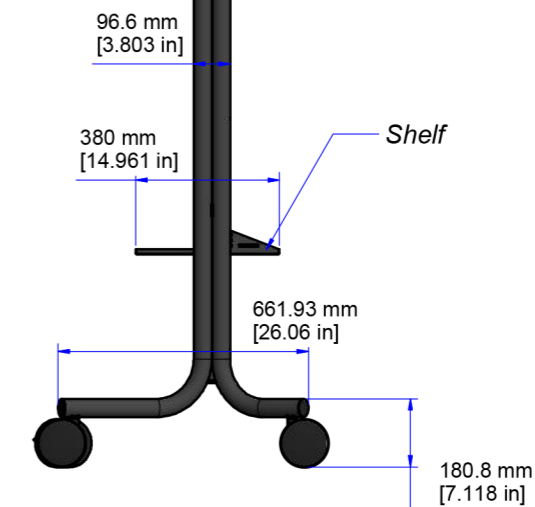

AVTEQ®

Dynamic RPS-500

DIMENSIONAL UNITS
MILIMETERS [INCHES]

THIS IS A DIMENSIONAL DRAWING
SOME DETAILS COULD CHANGE ON FINAL PRODUCT

Top View

Front View (Position I)

Front View (Position II)

Front View

Side View

180.8 mm [7.118 in]