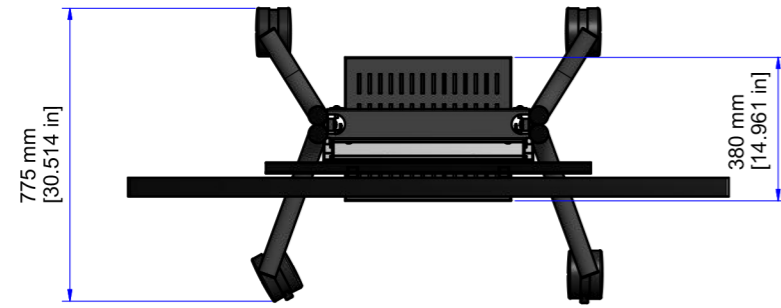

AVTEQ®

Dynamic RPS-500

DIMENSIONAL UNITS
MILIMETERS [INCHES]

THIS IS A DIMENSIONAL DRAWING
SOME DETAILS COULD CHANGE ON FINAL PRODUCT

Top View

Front View (Position I)

Front View (Position II)

Front View

Side View

180.8 mm [7.118 in]