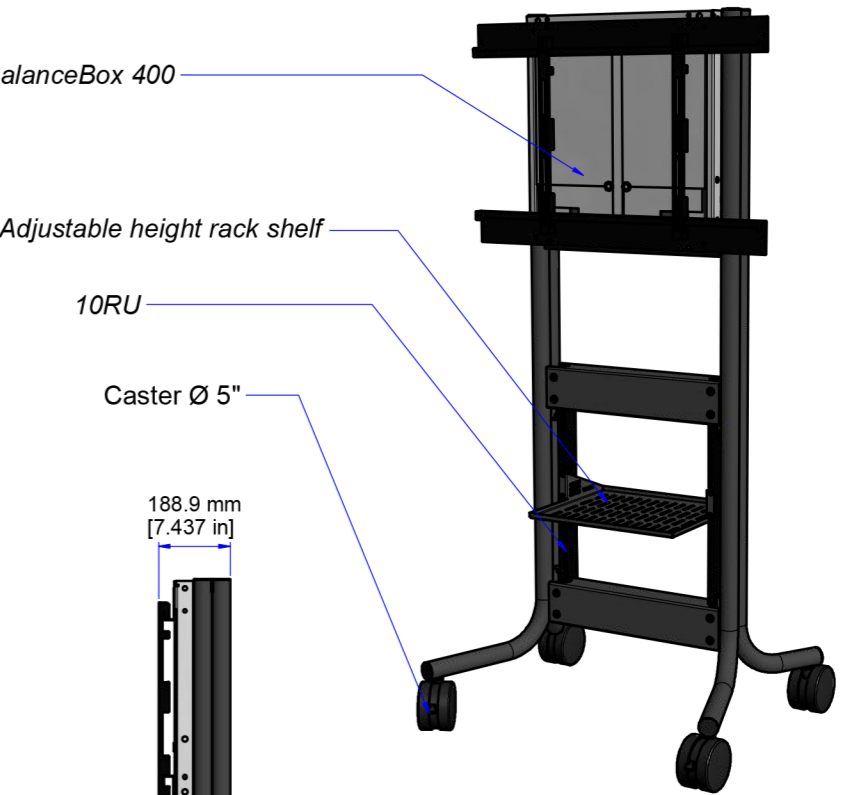

AVTEQ®

Dynamic RPS-500

DIMENSIONAL UNITS
MILIMETERS [INCHES]

THIS IS A DIMENSIONAL DRAWING
SOME DETAILS COULD CHANGE ON FINAL PRODUCT

Top View

Front View (Position I)

Front View (Position II)

Front View

Side View

180.8 mm [7.118 in]