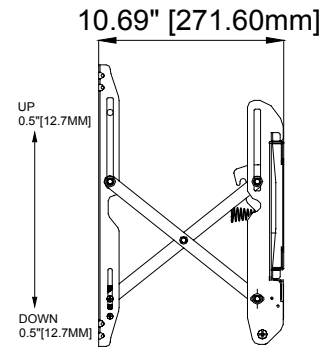

 37"-60" / 94cm-152.4cm

 200 LB / 91 KG

- **Universal Design/VESA Compatible**
Fits any hole pattern up to 800x400mm.
- **Extendable**
Extends up to 10.75" for easy access and wiring.
- **Screen Size Variety**
Fits most 37" to 60" flat panel screens weighing up to 200lb (91kg).
- **Adjustment**
Features lateral, vertical, horizontal and plumb adjustments that enables easy operation and simple maintenance.
- **Easy Installation**
Multiple adjustment points make installation fast and easy.
- **Cable Management**
Integrated cable management for a clean look.
- **Included Hardware**
Pre-sorted hardware pack for easy component selection and installation (hardware for installation to wood studs or concrete surfaces included).

800mm (31.5") width
400mm (15.7") height

Load Capacity: 200 LB / 91 KG

Warranty: Limited 10 Years

Video Wall Mount

For 37" to 60" (94-152.4cm) LCD, LED and Plasma Displays

VW4600 (BLACK)
Landscape Orientation

Product Specifications

PRODUCT WEIGHT	LOAD CAPACITY	COLORS	FINISH
16.5lb (7.5kg)	200lb (91kg)	Black	Scratch resistant powder coating

Package Specifications

PACKAGE SIZE (WxHxD)	SHIP WEIGHT	UPC CODE	PACKAGE CONTENTS
36" x 12" x 5"	17.4lb (8kg)	(Black) 0815885013553	Mount, wall and screen mounting hardware, product manual.

Mounting Interface

Max Mounting Pattern
800mm (W) x 400mm (H)

W	100mm	200mm	200mm	300mm	300mm	400mm	400mm	600mm	800mm
	X	X	X	X	X	X	X	X	X
H	100mm	100mm	200mm	200mm	300mm	300mm	400mm	400mm	400mm

Visit crimsonav.com to see the complete lineup of TV, Monitor, Display, and Projector mounts. © 2013 Crimson AV LLC. All rights reserved.