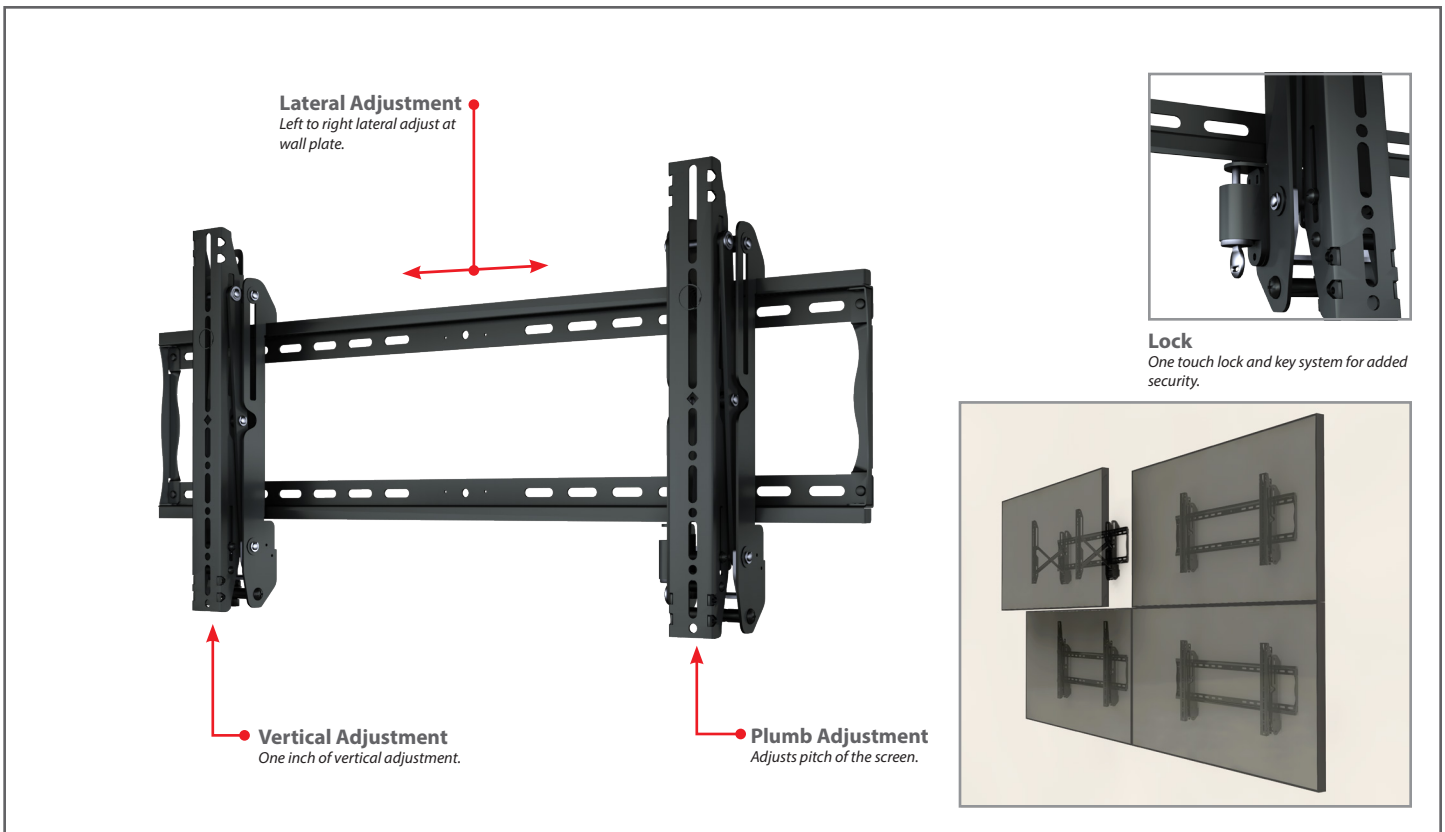

Professional Solutions - Unrivaled Value

Crimson's best value in class Video Wall Mount System features lateral, vertical, horizontal, and plumb adjustments that enable quick installation, easy operation and simple maintenance. Includes an integrated lock and key system with a quick-release mechanism enabling 10.75" pull out extension for wiring and monitor servicing, and a lightweight wall plate design.

 37"-60" / 94cm-152.4cm

 200 LB / 91 KG

- **Universal Design/VESA Compatible**
Fits any hole pattern up to 800x400mm.
- **Extendable**
Extends up to 10.75" for easy access and wiring.
- **Screen Size Variety**
Fits most 37" to 60" flat panel screens weighing up to 200lb (91kg).
- **Adjustment**
Features lateral, vertical, horizontal and plumb adjustments that enables easy operation and simple maintenance.
- **Easy Installation**
Multiple adjustment points make installation fast and easy.
- **Cable Management**
Integrated cable management for a clean look.
- **Included Hardware**
Pre-sorted hardware pack for easy component selection and installation (hardware for installation to wood studs or concrete surfaces included).

Functional Specifications

Depth from wall: 3.07" (78mm)

Extension: 10.75" (273mm)

Mounting Surfaces: Wood stud, concrete & cinder block (with included hardware). Metal Stud (requires accessories).

Max Mounting Pattern:

800mm (31.5") width
400mm (15.7") height

Load Capacity: 200 LB / 91 KG

Warranty: Limited 10 Years

Video Wall Mount

For 37" to 60" (94-152.4cm) LCD, LED and Plasma Displays

VW4600 (BLACK)
Landscape Orientation