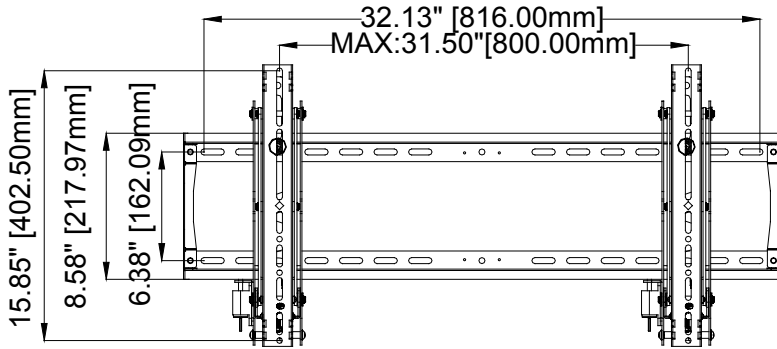

 37"-60" / 94cm-152.4cm

 200 LB / 91 KG

- **Universal Design/VESA Compatible**
Fits any hole pattern up to 800x400mm.
- **Extendable**
Extends up to 10.75" for easy access and wiring.
- **Screen Size Variety**
Fits most 37" to 60" flat panel screens weighing up to 200lb (91kg).
- **Adjustment**
Features lateral, vertical, horizontal and plumb adjustments that enables easy operation and simple maintenance.
- **Easy Installation**
Multiple adjustment points make installation fast and easy.
- **Cable Management**
Integrated cable management for a clean look.
- **Included Hardware**
Pre-sorted hardware pack for easy component selection and installation (hardware for installation to wood studs or concrete surfaces included).

Functional Specifications

Depth from wall: 3.07" (78mm)

Extension: 10.75" (273mm)

Mounting Surfaces: Wood stud, concrete & cinder block (with included hardware). Metal Stud (requires accessories).

Max Mounting Pattern:

800mm (31.5") width
400mm (15.7") height

Load Capacity: 200 LB / 91 KG

Warranty: Limited 10 Years

Video Wall Mount

For 37" to 60" (94-152.4cm) LCD, LED and Plasma Displays

VW4600 (BLACK)
Landscape Orientation

Product Specifications

PRODUCT WEIGHT	LOAD CAPACITY	COLORS	FINISH
16.5lb (7.5kg)	200lb (91kg)	Black	Scratch resistant powder coating

Package Specifications

PACKAGE SIZE (WxHxD)	SHIP WEIGHT	UPC CODE	PACKAGE CONTENTS
36" x 12" x 5"	17.4lb (8kg)	(Black) 0815885013553	Mount, wall and screen mounting hardware, product manual.