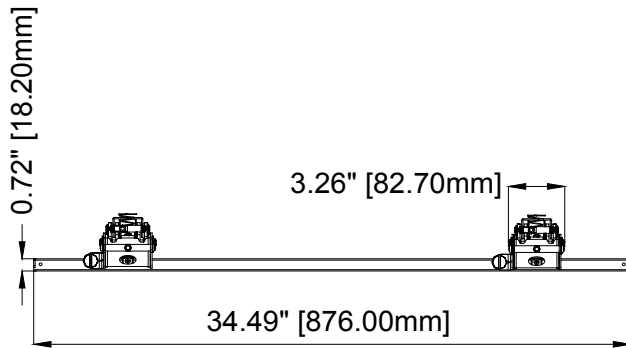

 37"-60" / 94cm-152.4cm

 200 LB / 91 KG

- **Universal Design/VESA Compatible**
Fits any hole pattern up to 800x400mm.
- **Extendable**
Extends up to 10.75" for easy access and wiring.
- **Screen Size Variety**
Fits most 37" to 60" flat panel screens weighing up to 200lb (91kg).
- **Adjustment**
Features lateral, vertical, horizontal and plumb adjustments that enables easy operation and simple maintenance.
- **Easy Installation**
Multiple adjustment points make installation fast and easy.
- **Cable Management**
Integrated cable management for a clean look.
- **Included Hardware**
Pre-sorted hardware pack for easy component selection and installation (hardware for installation to wood studs or concrete surfaces included).

Functional Specifications

Depth from wall: 3.07" (78mm)

Extension: 10.75" (273mm)

Mounting Surfaces: Wood stud, concrete & cinder block (with included hardware). Metal Stud (requires accessories).

Max Mounting Pattern:

800mm (31.5") width
400mm (15.7") height

Load Capacity: 200 LB / 91 KG

Warranty: Limited 10 Years

Video Wall Mount

For 37" to 60" (94-152.4cm) LCD, LED and Plasma Displays

VW4600 (BLACK)
Landscape Orientation

Product Specifications

PRODUCT WEIGHT	LOAD CAPACITY	COLORS	FINISH
16.5lb (7.5kg)	200lb (91kg)	Black	Scratch resistant powder coating

Package Specifications

PACKAGE SIZE (WxHxD)	SHIP WEIGHT	UPC CODE	PACKAGE CONTENTS
36" x 12" x 5"	17.4lb (8kg)	(Black) 0815885013553	Mount, wall and screen mounting hardware, product manual.