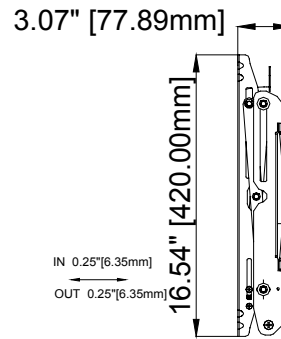

 37"-60" / 94cm-152.4cm

 200 LB / 91 KG

- **Universal Design/VESA Compatible**
Fits any hole pattern up to 800x400mm.
- **Extendable**
Extends up to 10.75" for easy access and wiring.
- **Screen Size Variety**
Fits most 37" to 60" flat panel screens weighing up to 200lb (91kg).
- **Adjustment**
Features lateral, vertical, horizontal and plumb adjustments that enables easy operation and simple maintenance.
- **Easy Installation**
Multiple adjustment points make installation fast and easy.
- **Cable Management**
Integrated cable management for a clean look.
- **Included Hardware**
Pre-sorted hardware pack for easy component selection and installation (hardware for installation to wood studs or concrete surfaces included).

800mm (31.5") width
400mm (15.7") height

Load Capacity: 200 LB / 91 KG

Warranty: Limited 10 Years

Video Wall Mount

For 37" to 60" (94-152.4cm) LCD, LED and Plasma Displays

VW4600 (BLACK)
Landscape Orientation

Product Specifications

PRODUCT WEIGHT	LOAD CAPACITY	COLORS	FINISH
16.5lb (7.5kg)	200lb (91kg)	Black	Scratch resistant powder coating

Package Specifications

PACKAGE SIZE (WxHxD)	SHIP WEIGHT	UPC CODE	PACKAGE CONTENTS
36" x 12" x 5"	17.4lb (8kg)	(Black) 0815885013553	Mount, wall and screen mounting hardware, product manual.

Mounting Interface

Max Mounting Pattern
800mm (W) x 400mm (H)

W	100mm	200mm	200mm	300mm	300mm	400mm	400mm	600mm	800mm
	X	X	X	X	X	X	X	X	X
H	100mm	100mm	200mm	200mm	300mm	300mm	400mm	400mm	400mm

Visit crimsonav.com to see the complete lineup of TV, Monitor, Display, and Projector mounts. © 2013 Crimson AV LLC. All rights reserved.