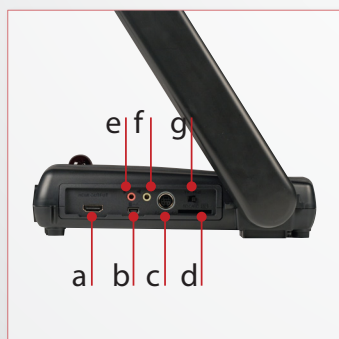

Dimension

Operating	17.79" x 7.16" x 19.84"
Folded	14.45" x 7.16" x 2.48"
Weight	4.63 lbs (2.1kg)

External Storage

Secure Digital (SDHC)	1GB ~ 32GB (FAT32)
USB Flash Drive	2GB ~ 64GB (FAT32)

Optional Accessories

Microscope Adapter	Part number: VISIFSEMA
Light Box	Part number: VISSPC3LB
Anti-Glare sheet	Part number: PANTIGLA1 (A5 size 8.26" x 5.84")

Package Contents

M70HD
3' USB Cable (Mini type)
RGB Cable
Power Adapter
Remote Control (including batteries)
Quick Guide

Parts and connections

- a HDMI output
- b Mini USB
- c Composite video output/RS232 (with optional CVBS/RS232 cable)
- d SD card slot
- e MIC output
- f Speaker output
- g TV-RGB switch
- h DC 12V
- i RGB input
- j RGB output