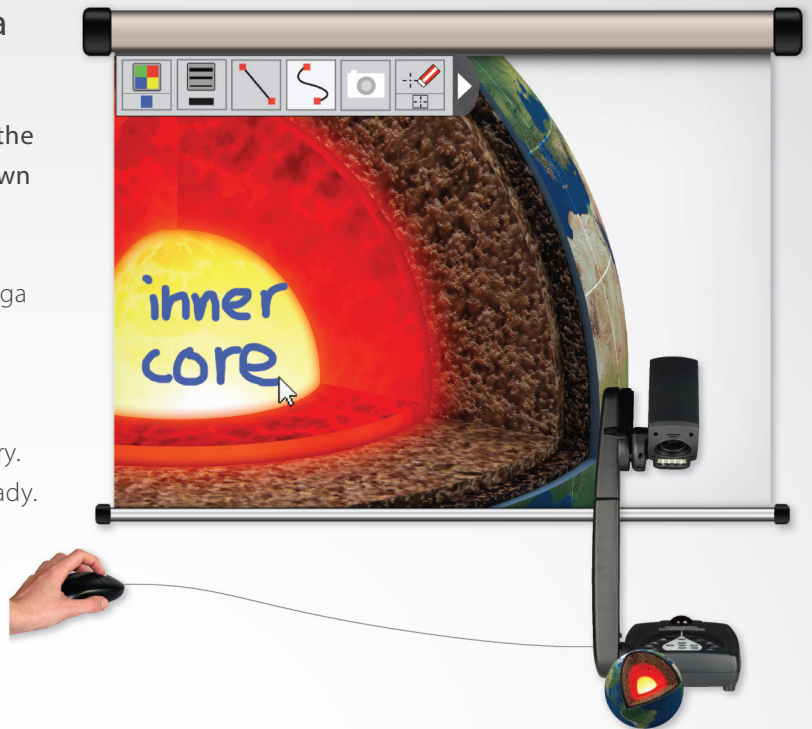

AVer M70HD

Portable mechanical arm document camera

The most comprehensive feature set

Core matters. That's why the M70HD is a true workhorse at the core. With 5MP, 192X zoom, onboard annotation, it gets down into the nitty-gritty.

- **5MPs, 192X zoom and HDMI:** Megapixels. Mega Images. Mega WOWS.
- **Mechanical arm:** Swivel in all directions.
- **Annotate without a computer:** Just add a mouse.
- **Audio/video recording:** USB flash drive and onboard memory.
- **AVer Academy Suite:** PowerPoint™, social media and IWB ready.
- **America's best doc cam warranty program.**

Why choose the M70HD?

Mechanical arm

With fully adjustable locking pieces, the neck and head of the M70HD are built to easily rotate, swivel, expand and collapse to see from any angle. It's also an undercover web camera, video camera, digital camera.

Zoom wayyyy down

192X zoom (12X Optical). Zero in on the smallest print and illustrations. Can you find the tiny owls or spiders hidden on the front of the dollar bill?

Draw and make digital notes

Plug in a USB mouse or AVer's AP20 interactive pen right into the M70HD (no computer needed) and draw arrows, highlight, write notes and more on any displayed image. Outer core, Mantel – you've just added notes to a 3-D object. How cool is that?