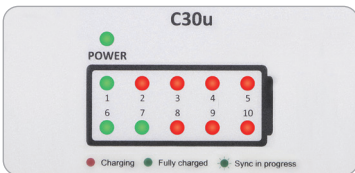

Real-time status check-up

The C30u's status indicator uses colored LED lights so teachers and students can see the status of each device with just one glance, whether it is charging, fully charged or syncing, even with door locked.