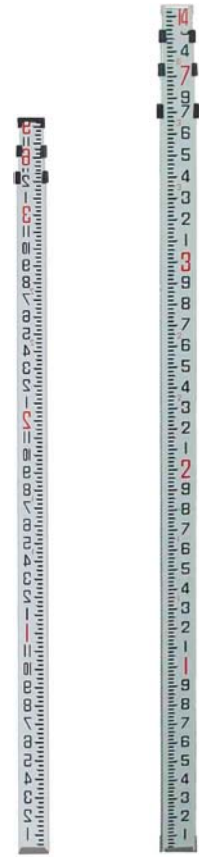

Aluminum Rods

- 8.5' Laser Rods, 10ths, 2 section inserted type, twist lock
- 8.5' Laser Rods, 8ths, 2 section inserted type, twist lock
- 9' Aluminum Rod, 10ths, 3 section telescopic, button lock
- 9' Aluminum Rod, 8ths, 3 section telescopic, button lock
- 3 Meter Aluminum Rod, Metric, 3 section telescopic, button lock
- 14' Aluminum Rod, 10ths, 4 section telescopic, button lock
- 14' Aluminum Rod, 8ths, 4 section telescopic, button lock
- 4 Meter Aluminum Rods, Metric, 4 section telescopic, button lock
- 16' Aluminum Rod, 10ths, 4 section telescopic, button lock
- 16' Aluminum Rod, 8ths, 4 section telescopic, button lock
- 5 Meter Aluminum Rods, Metric, 5 section telescopic, button lock

NAR09E NAR14

Measurements
in Eighths

Measurements
in Tenths

Measurements
in Metric

NFR Series Fiberglass Rods MSRP

14' Rod, 8ths/10ths front/back, Rectangular, 4 section

14' Rod, Metric/10ths front/back, Rectangular, 4 section

NFR
Series

NCR Fiberglass Telescopic Rods

13' Rectangular Fiberglass Rod, 10ths, 3 section

13' Rectangular Fiberglass Rod, 8ths, 3 section

16' Rectangular Fiberglass Rod, 10ths, 4 section

16' Rectangular Fiberglass Rod, 8ths, 4 section

25' Oval Surveyor's Fiberglass Rod, 10ths, 6 section

25' Oval Surveyor's Fiberglass Rod, 8ths, 6 section

NCR
Series

Accessories

Laser Accessories

Heavy Duty Laser Detector, Dual side display

w/ quick-action clamp, 2,000 ft range