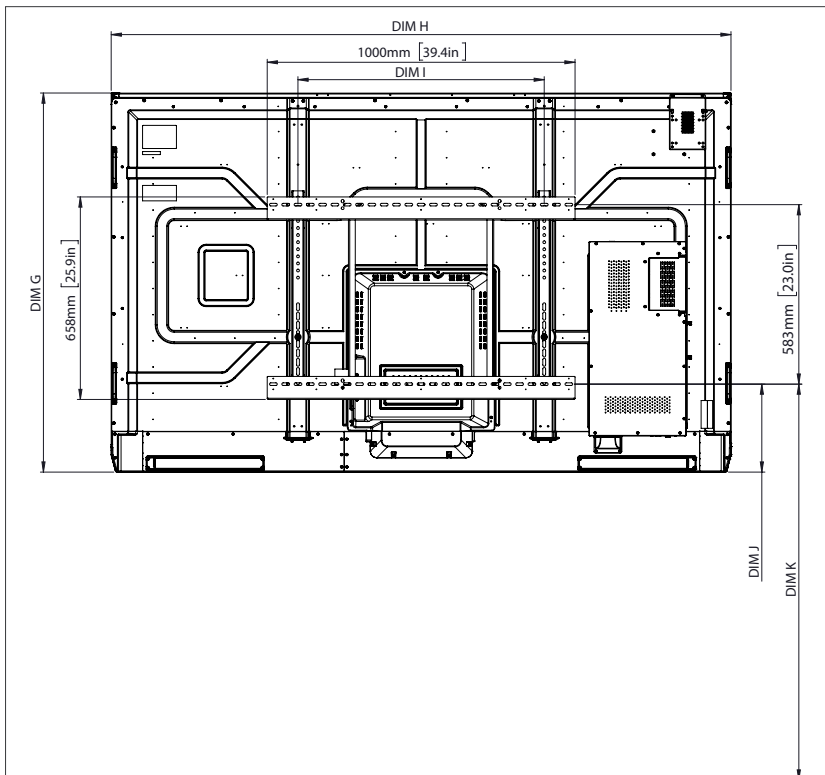

DIM	DIMENSIONS (MM)	DIMENSIONS (IN)
A	2176	85.6
B	1896	74.7
C	1067	42.0
D	1107	43.6
E	134	5.3
F	67	2.6
G	1231	48.5
H	2014	79.3
I	800	31.5
J Min	286	11.3
J Max	424	16.7
K Min	1286	50.6
K Max	1424	56.1
L	109	4.3

Back