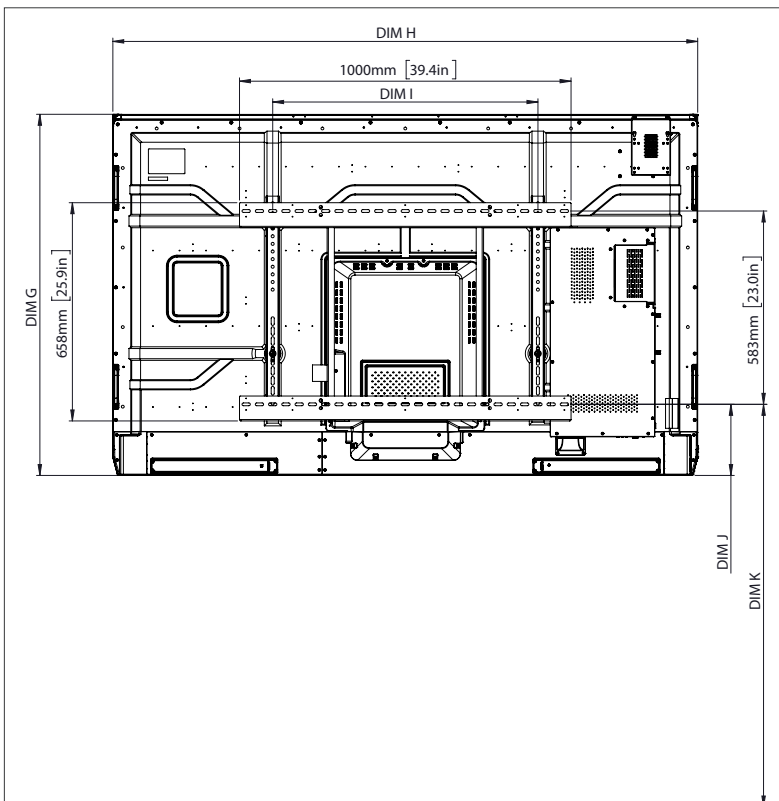

PHYSICAL SPECIFICATIONS

Panel Dimensions	70" 4K: 1668 x 1033 x 95 mm (65.7 x 40.7 x 3.7 in) 75" 4K: 1764 x 1089 x 109 mm (69.4 x 42.9 x 4.3in) 86" 4K: 2014 x 1231 x 109 mm (79.3 x 48.5 x 4.3 in)
Packed Dimensions	70" 4K: 1796 x 1145 x 278 mm (70.7 x 45.1 x 11.0 in) 75" 4K: 1895 x 1200 x 278 mm (74.6 x 47.2 x 11.0in) 86" 4K: 2140 x 1350 x 278 mm (84.3 x 53.1 x 11.0in)
Net Weight	70" 4K: 53 kg (117 lbs) 75" 4K: 60 kg (132 lbs) 86" 4K: 75 kg (165 lbs)
Packed Weight	70" 4K: 75.5 kg (166.4 lbs) 75" 4K: 85.5 kg (188.5 lbs) 86" 4K: 101.6 kg (224.0 lbs)
Wall Mount Dimensions	1010 x 720 x 52 mm (39.8 x 28.3 x 2.0 in)
VESA Mount Point	70" 4K: 600 x 400 mm (23.6 x 15.7 in) 75" 4K: 800 x 400 mm (31.5 x 15.7 in) 86" 4K: 800 x 400 mm (31.5 x 15.7 in)

ActivPanel[®]

Titanium with USB-C

TECHNICAL DRAWINGS

70"

Front

DIM	DIMENSIONS (MM)	DIMENSIONS (IN)
A	1768	70.0
B	1541	60.7
C	867	34.1
D	1107	43.6
E	136	5.4
F	67	2.6
G	1033	40.7
H	1668	65.7
I	600	23.6
J Min	157	6.2
J Max	295	11.6
K Min	1157	45.6
K Max	1295	51.0
L	95	3.7

Back

Side

ActivPanel[®]

Titanium with USB-C

TECHNICAL DRAWINGS

75"

Front

DIM	DIMENSIONS (MM)	DIMENSIONS (IN)
A	1894	75.6
B	1651	65.0
C	928	36.5
D	1103	43.4
E	133	5.2
F	67	2.6
G	1089	42.9
H	1764	69.4
I	800	31.5
J Min	214	8.4
J Max	352	13.9
K Min	1215	47.8
K Max	1353	53.3
L	109	4.3

Back

Side

ActivPanel[®]

Titanium with USB-C

TECHNICAL DRAWINGS

86"

DIM	DIMENSIONS (MM)	DIMENSIONS (IN)
A	2176	85.6
B	1896	74.7
C	1067	42.0
D	1107	43.6
E	134	5.3
F	67	2.6
G	1231	48.5
H	2014	79.3
I	800	31.5
J Min	286	11.3
J Max	424	16.7
K Min	1286	50.6
K Max	1424	56.1
L	109	4.3