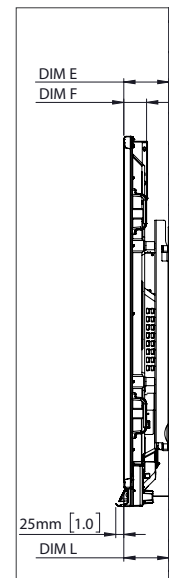

PHYSICAL SPECIFICATIONS

Panel Dimensions	70" 4K: 1668 x 1033 x 95 mm (65.7 x 40.7 x 3.7 in) 75" 4K: 1764 x 1089 x 109 mm (69.4 x 42.9 x 4.3in) 86" 4K: 2014 x 1231 x 109 mm (79.3 x 48.5 x 4.3 in)
Packed Dimensions	70" 4K: 1796 x 1145 x 278 mm (70.7 x 45.1 x 11.0 in) 75" 4K: 1895 x 1200 x 278 mm (74.6 x 47.2 x 11.0in) 86" 4K: 2140 x 1350 x 278 mm (84.3 x 53.1 x 11.0in)
Net Weight	70" 4K: 53 kg (117 lbs) 75" 4K: 60 kg (132 lbs) 86" 4K: 75 kg (165 lbs)
Packed Weight	70" 4K: 75.5 kg (166.4 lbs) 75" 4K: 85.5 kg (188.5 lbs) 86" 4K: 101.6 kg (224.0 lbs)
Wall Mount Dimensions	1010 x 720 x 52 mm (39.8 x 28.3 x 2.0 in)
VESA Mount Point	70" 4K: 600 x 400 mm (23.6 x 15.7 in) 75" 4K: 800 x 400 mm (31.5 x 15.7 in) 86" 4K: 800 x 400 mm (31.5 x 15.7 in)

ActivPanel[®]

Titanium with USB-C

TECHNICAL DRAWINGS

70"

Front

DIM	DIMENSIONS (MM)	DIMENSIONS (IN)
A	1768	70.0
B	1541	60.7
C	867	34.1
D	1107	43.6
E	136	5.4
F	67	2.6
G	1033	40.7
H	1668	65.7
I	600	23.6
J Min	157	6.2
J Max	295	11.6
K Min	1157	45.6
K Max	1295	51.0
L	95	3.7

Back

Side

ActivPanel[®]

Titanium with USB-C

TECHNICAL DRAWINGS

75"

Front

DIM	DIMENSIONS (MM)	DIMENSIONS (IN)
A	1894	75.6
B	1651	65.0
C	928	36.5
D	1103	43.4
E	133	5.2
F	67	2.6
G	1089	42.9
H	1764	69.4
I	800	31.5
J Min	214	8.4
J Max	352	13.9
K Min	1215	47.8
K Max	1353	53.3
L	109	4.3

Back

Side

ActivPanel[®]

Titanium with USB-C

TECHNICAL DRAWINGS

86"

DIM	DIMENSIONS (MM)	DIMENSIONS (IN)
A	2176	85.6
B	1896	74.7
C	1067	42.0
D	1107	43.6
E	134	5.3
F	67	2.6
G	1231	48.5
H	2014	79.3
I	800	31.5
J Min	286	11.3
J Max	424	16.7
K Min	1286	50.6
K Max	1424	56.1
L	109	4.3