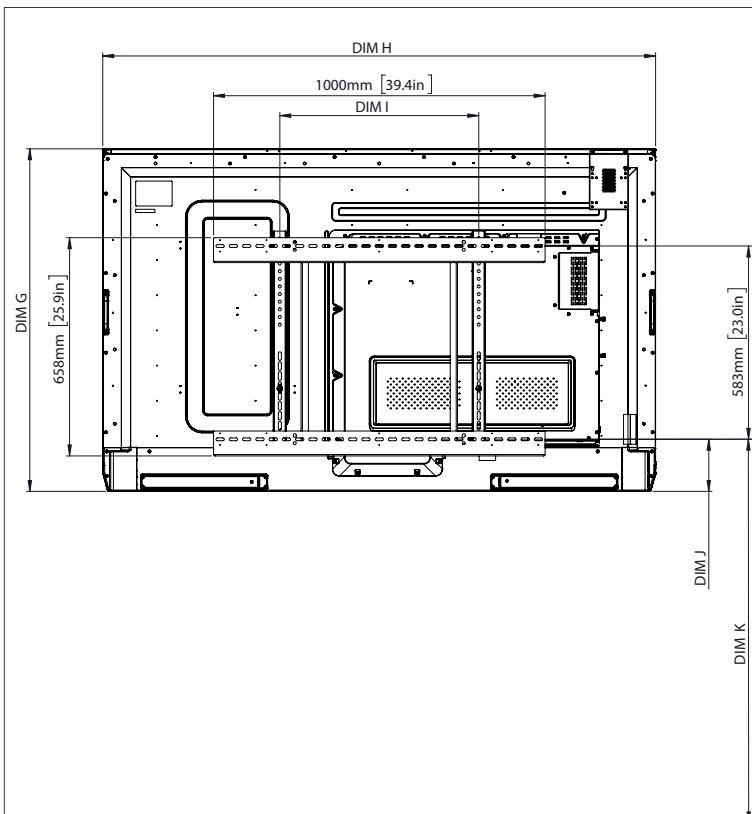

PHYSICAL SPECIFICATIONS

Panel Dimensions	70" 4K: 1668 x 1033 x 95 mm (65.7 x 40.7 x 3.7 in) 75" 4K: 1764 x 1089 x 109 mm (69.4 x 42.9 x 4.3in) 86" 4K: 2014 x 1231 x 109 mm (79.3 x 48.5 x 4.3 in)
Packed Dimensions	70" 4K: 1796 x 1145 x 278 mm (70.7 x 45.1 x 11.0 in) 75" 4K: 1895 x 1200 x 278 mm (74.6 x 47.2 x 11.0in) 86" 4K: 2140 x 1350 x 278 mm (84.3 x 53.1 x 11.0in)
Net Weight	70" 4K: 53 kg (117 lbs) 75" 4K: 60 kg (132 lbs) 86" 4K: 75 kg (165 lbs)
Packed Weight	70" 4K: 75.5 kg (166.4 lbs) 75" 4K: 85.5 kg (188.5 lbs) 86" 4K: 101.6 kg (224.0 lbs)
Wall Mount Dimensions	1010 x 720 x 52 mm (39.8 x 28.3 x 2.0 in)
VESA Mount Point	70" 4K: 600 x 400 mm (23.6 x 15.7 in) 75" 4K: 800 x 400 mm (31.5 x 15.7 in) 86" 4K: 800 x 400 mm (31.5 x 15.7 in)

ActivPanel[®]

Titanium with USB-C

TECHNICAL DRAWINGS

70"

Front

DIM	DIMENSIONS (MM)	DIMENSIONS (IN)
A	1768	70.0
B	1541	60.7
C	867	34.1
D	1107	43.6
E	136	5.4
F	67	2.6
G	1033	40.7
H	1668	65.7
I	600	23.6
J Min	157	6.2
J Max	295	11.6
K Min	1157	45.6
K Max	1295	51.0
L	95	3.7

Back

Side

ActivPanel[®]

Titanium with USB-C

TECHNICAL DRAWINGS

75"

Front

DIM	DIMENSIONS (MM)	DIMENSIONS (IN)
A	1894	75.6
B	1651	65.0
C	928	36.5
D	1103	43.4
E	133	5.2
F	67	2.6
G	1089	42.9
H	1764	69.4
I	800	31.5
J Min	214	8.4
J Max	352	13.9
K Min	1215	47.8
K Max	1353	53.3
L	109	4.3

Back

Side

ActivPanel[®]

Titanium with USB-C

TECHNICAL DRAWINGS

86"

DIM	DIMENSIONS (MM)	DIMENSIONS (IN)
A	2176	85.6
B	1896	74.7
C	1067	42.0
D	1107	43.6
E	134	5.3
F	67	2.6
G	1231	48.5
H	2014	79.3
I	800	31.5
J Min	286	11.3
J Max	424	16.7
K Min	1286	50.6
K Max	1424	56.1
L	109	4.3