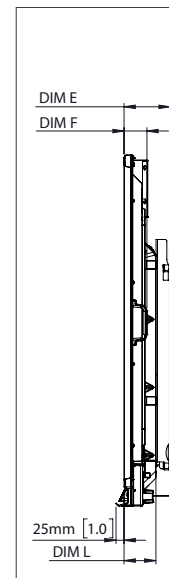

PHYSICAL SPECIFICATIONS

Panel Dimensions	70" 4K: 1668 x 1033 x 95 mm (65.7 x 40.7 x 3.7 in) 75" 4K: 1764 x 1089 x 109 mm (69.4 x 42.9 x 4.3in) 86" 4K: 2014 x 1231 x 109 mm (79.3 x 48.5 x 4.3 in)
Packed Dimensions	70" 4K: 1796 x 1145 x 278 mm (70.7 x 45.1 x 11.0 in) 75" 4K: 1895 x 1200 x 278 mm (74.6 x 47.2 x 11.0in) 86" 4K: 2140 x 1350 x 278 mm (84.3 x 53.1 x 11.0in)
Net Weight	70" 4K: 53 kg (117 lbs) 75" 4K: 60 kg (132 lbs) 86" 4K: 75 kg (165 lbs)
Packed Weight	70" 4K: 75.5 kg (166.4 lbs) 75" 4K: 85.5 kg (188.5 lbs) 86" 4K: 101.6 kg (224.0 lbs)
Wall Mount Dimensions	1010 x 720 x 52 mm (39.8 x 28.3 x 2.0 in)
VESA Mount Point	70" 4K: 600 x 400 mm (23.6 x 15.7 in) 75" 4K: 800 x 400 mm (31.5 x 15.7 in) 86" 4K: 800 x 400 mm (31.5 x 15.7 in)

ActivPanel[®]

Titanium with USB-C

TECHNICAL DRAWINGS

70"

Front

DIM	DIMENSIONS (MM)	DIMENSIONS (IN)
A	1768	70.0
B	1541	60.7
C	867	34.1
D	1107	43.6
E	136	5.4
F	67	2.6
G	1033	40.7
H	1668	65.7
I	600	23.6
J Min	157	6.2
J Max	295	11.6
K Min	1157	45.6
K Max	1295	51.0
L	95	3.7

Back

Side

ActivPanel[®]

Titanium with USB-C

TECHNICAL DRAWINGS

75"

Front

DIM	DIMENSIONS (MM)	DIMENSIONS (IN)
A	1894	75.6
B	1651	65.0
C	928	36.5
D	1103	43.4
E	133	5.2
F	67	2.6
G	1089	42.9
H	1764	69.4
I	800	31.5
J Min	214	8.4
J Max	352	13.9
K Min	1215	47.8
K Max	1353	53.3
L	109	4.3

Back

Side

ActivPanel[®]

Titanium with USB-C

TECHNICAL DRAWINGS

86"

DIM	DIMENSIONS (MM)	DIMENSIONS (IN)
A	2176	85.6
B	1896	74.7
C	1067	42.0
D	1107	43.6
E	134	5.3
F	67	2.6
G	1231	48.5
H	2014	79.3
I	800	31.5
J Min	286	11.3
J Max	424	16.7
K Min	1286	50.6
K Max	1424	56.1
L	109	4.3