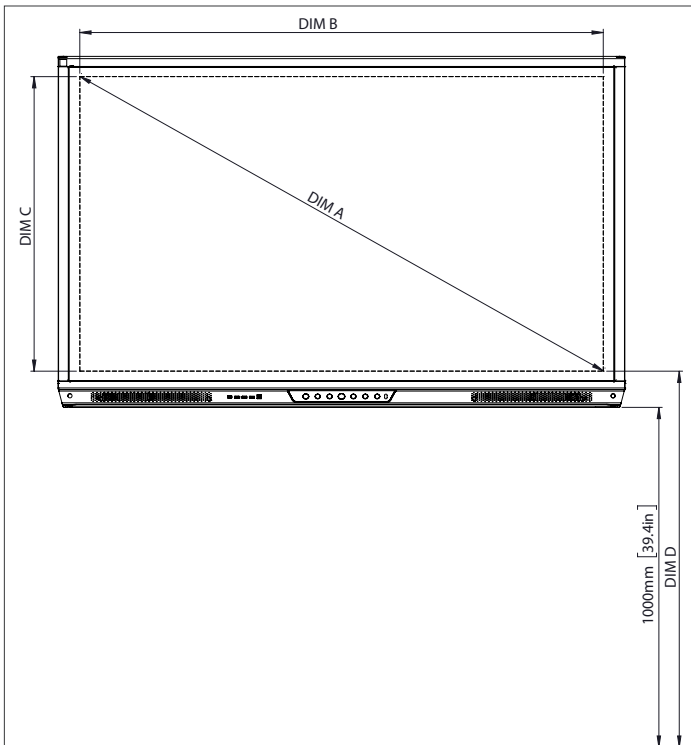

PHYSICAL SPECIFICATIONS

Panel Dimensions	70" 4K: 1668 x 1033 x 95 mm (65.7 x 40.7 x 3.7 in) 75" 4K: 1764 x 1089 x 109 mm (69.4 x 42.9 x 4.3in) 86" 4K: 2014 x 1231 x 109 mm (79.3 x 48.5 x 4.3 in)
Packed Dimensions	70" 4K: 1796 x 1145 x 278 mm (70.7 x 45.1 x 11.0 in) 75" 4K: 1895 x 1200 x 278 mm (74.6 x 47.2 x 11.0in) 86" 4K: 2140 x 1350 x 278 mm (84.3 x 53.1 x 11.0in)
Net Weight	70" 4K: 53 kg (117 lbs) 75" 4K: 60 kg (132 lbs) 86" 4K: 75 kg (165 lbs)
Packed Weight	70" 4K: 75.5 kg (166.4 lbs) 75" 4K: 85.5 kg (188.5 lbs) 86" 4K: 101.6 kg (224.0 lbs)
Wall Mount Dimensions	1010 x 720 x 52 mm (39.8 x 28.3 x 2.0 in)
VESA Mount Point	70" 4K: 600 x 400 mm (23.6 x 15.7 in) 75" 4K: 800 x 400 mm (31.5 x 15.7 in) 86" 4K: 800 x 400 mm (31.5 x 15.7 in)

ActivPanel[®]

Titanium with USB-C

TECHNICAL DRAWINGS

70"

Front

DIM	DIMENSIONS (MM)	DIMENSIONS (IN)
A	1768	70.0
B	1541	60.7
C	867	34.1
D	1107	43.6
E	136	5.4
F	67	2.6
G	1033	40.7
H	1668	65.7
I	600	23.6
J Min	157	6.2
J Max	295	11.6
K Min	1157	45.6
K Max	1295	51.0
L	95	3.7

Back

Side

ActivPanel[®]

Titanium with USB-C

TECHNICAL DRAWINGS

75"

Front

DIM	DIMENSIONS (MM)	DIMENSIONS (IN)
A	1894	75.6
B	1651	65.0
C	928	36.5
D	1103	43.4
E	133	5.2
F	67	2.6
G	1089	42.9
H	1764	69.4
I	800	31.5
J Min	214	8.4
J Max	352	13.9
K Min	1215	47.8
K Max	1353	53.3
L	109	4.3

Back

Side

ActivPanel[®]

Titanium with USB-C

TECHNICAL DRAWINGS

86"

DIM	DIMENSIONS (MM)	DIMENSIONS (IN)
A	2176	85.6
B	1896	74.7
C	1067	42.0
D	1107	43.6
E	134	5.3
F	67	2.6
G	1231	48.5
H	2014	79.3
I	800	31.5
J Min	286	11.3
J Max	424	16.7
K Min	1286	50.6
K Max	1424	56.1
L	109	4.3