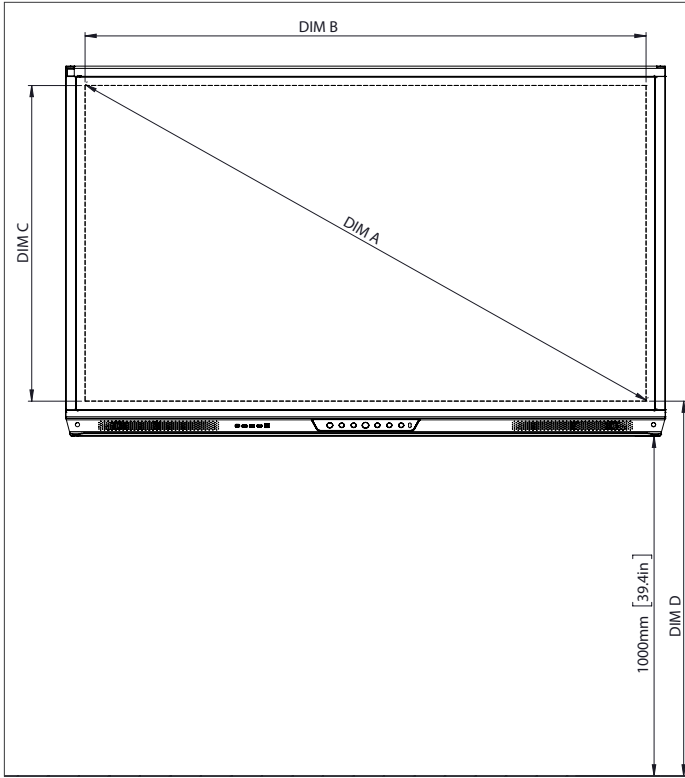

PHYSICAL SPECIFICATIONS

Panel Dimensions	70" 4K: 1668 x 1033 x 95 mm (65.7 x 40.7 x 3.7 in) 75" 4K: 1764 x 1089 x 109 mm (69.4 x 42.9 x 4.3in) 86" 4K: 2014 x 1231 x 109 mm (79.3 x 48.5 x 4.3 in)
Packed Dimensions	70" 4K: 1796 x 1145 x 278 mm (70.7 x 45.1 x 11.0 in) 75" 4K: 1895 x 1200 x 278 mm (74.6 x 47.2 x 11.0in) 86" 4K: 2140 x 1350 x 278 mm (84.3 x 53.1 x 11.0in)
Net Weight	70" 4K: 53 kg (117 lbs) 75" 4K: 60 kg (132 lbs) 86" 4K: 75 kg (165 lbs)
Packed Weight	70" 4K: 75.5 kg (166.4 lbs) 75" 4K: 85.5 kg (188.5 lbs) 86" 4K: 101.6 kg (224.0 lbs)
Wall Mount Dimensions	1010 x 720 x 52 mm (39.8 x 28.3 x 2.0 in)
VESA Mount Point	70" 4K: 600 x 400 mm (23.6 x 15.7 in) 75" 4K: 800 x 400 mm (31.5 x 15.7 in) 86" 4K: 800 x 400 mm (31.5 x 15.7 in)

ActivPanel[®]

Titanium with USB-C

TECHNICAL DRAWINGS

70"

Front

DIM	DIMENSIONS (MM)	DIMENSIONS (IN)
A	1768	70.0
B	1541	60.7
C	867	34.1
D	1107	43.6
E	136	5.4
F	67	2.6
G	1033	40.7
H	1668	65.7
I	600	23.6
J Min	157	6.2
J Max	295	11.6
K Min	1157	45.6
K Max	1295	51.0
L	95	3.7

Back

Side

ActivPanel[®]

Titanium with USB-C

TECHNICAL DRAWINGS

75"

Front

DIM	DIMENSIONS (MM)	DIMENSIONS (IN)
A	1894	75.6
B	1651	65.0
C	928	36.5
D	1103	43.4
E	133	5.2
F	67	2.6
G	1089	42.9
H	1764	69.4
I	800	31.5
J Min	214	8.4
J Max	352	13.9
K Min	1215	47.8
K Max	1353	53.3
L	109	4.3

Back

Side

ActivPanel[®]

Titanium with USB-C

TECHNICAL DRAWINGS

86"

DIM	DIMENSIONS (MM)	DIMENSIONS (IN)
A	2176	85.6
B	1896	74.7
C	1067	42.0
D	1107	43.6
E	134	5.3
F	67	2.6
G	1231	48.5
H	2014	79.3
I	800	31.5
J Min	286	11.3
J Max	424	16.7
K Min	1286	50.6
K Max	1424	56.1
L	109	4.3