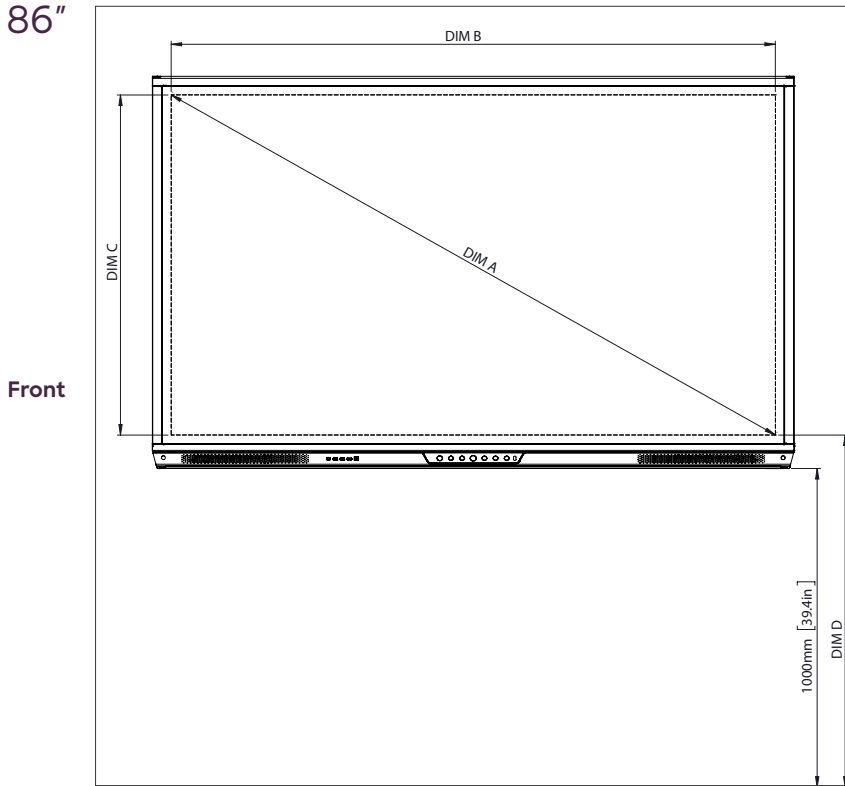

PHYSICAL SPECIFICATIONS

Panel Dimensions	70" 4K: 1668 x 1033 x 95 mm (65.7 x 40.7 x 3.7 in) 75" 4K: 1764 x 1089 x 109 mm (69.4 x 42.9 x 4.3in) 86" 4K: 2014 x 1231 x 109 mm (79.3 x 48.5 x 4.3 in)
Packed Dimensions	70" 4K: 1796 x 1145 x 278 mm (70.7 x 45.1 x 11.0 in) 75" 4K: 1895 x 1200 x 278 mm (74.6 x 47.2 x 11.0in) 86" 4K: 2140 x 1350 x 278 mm (84.3 x 53.1 x 11.0in)
Net Weight	70" 4K: 53 kg (117 lbs) 75" 4K: 60 kg (132 lbs) 86" 4K: 75 kg (165 lbs)
Packed Weight	70" 4K: 75.5 kg (166.4 lbs) 75" 4K: 85.5 kg (188.5 lbs) 86" 4K: 101.6 kg (224.0 lbs)
Wall Mount Dimensions	1010 x 720 x 52 mm (39.8 x 28.3 x 2.0 in)
VESA Mount Point	70" 4K: 600 x 400 mm (23.6 x 15.7 in) 75" 4K: 800 x 400 mm (31.5 x 15.7 in) 86" 4K: 800 x 400 mm (31.5 x 15.7 in)

ActivPanel[®]

Titanium with USB-C

TECHNICAL DRAWINGS

70"

Front

DIM	DIMENSIONS (MM)	DIMENSIONS (IN)
A	1768	70.0
B	1541	60.7
C	867	34.1
D	1107	43.6
E	136	5.4
F	67	2.6
G	1033	40.7
H	1668	65.7
I	600	23.6
J Min	157	6.2
J Max	295	11.6
K Min	1157	45.6
K Max	1295	51.0
L	95	3.7

Back

Side

ActivPanel[®]

Titanium with USB-C

TECHNICAL DRAWINGS

75"

Front

DIM	DIMENSIONS (MM)	DIMENSIONS (IN)
A	1894	75.6
B	1651	65.0
C	928	36.5
D	1103	43.4
E	133	5.2
F	67	2.6
G	1089	42.9
H	1764	69.4
I	800	31.5
J Min	214	8.4
J Max	352	13.9
K Min	1215	47.8
K Max	1353	53.3
L	109	4.3

Back

Side

ActivPanel[®]

Titanium with USB-C

TECHNICAL DRAWINGS

86"

DIM	DIMENSIONS (MM)	DIMENSIONS (IN)
A	2176	85.6
B	1896	74.7
C	1067	42.0
D	1107	43.6
E	134	5.3
F	67	2.6
G	1231	48.5
H	2014	79.3
I	800	31.5
J Min	286	11.3
J Max	424	16.7
K Min	1286	50.6
K Max	1424	56.1
L	109	4.3