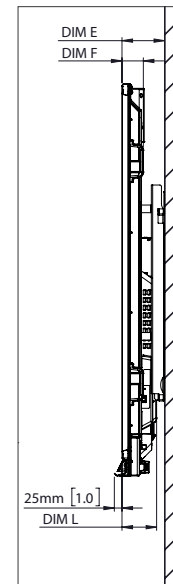

DIM	DIMENSIONS (MM)	DIMENSIONS (IN)
A	2176	85.6
B	1896	74.7
C	1067	42.0
D	1107	43.6
E	134	5.3
F	67	2.6
G	1231	48.5
H	2014	79.3
I	800	31.5
J Min	286	11.3
J Max	424	16.7
K Min	1286	50.6
K Max	1424	56.1
L	109	4.3

Back