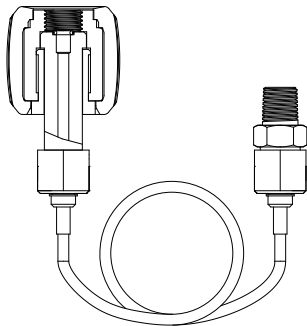

High Pressure Hose Test Kits

The Additel 100 series High Pressure Hose Test Kits are designed to extend your pressure calibrations to a convenient location to adapt from one pressure connection to another. Each test kit has 5 feet of flexible hose rated to 15,000 psi (1,000 bar) which connects a male NPT, BSP, or Metric connector to a variety of female quick connectors. Additel's specially designed quick connectors allow for hand-tight connection without the need for wrenches or Teflon tape. The Additel 100 series Hose Test Kits are a great accessory to any pressure pump or controller.

SPECIFICATIONS

- Max pressure: 15,000 psi (1,000 bar)
- Hose length: 5 ft (1.5 m)

Note: Custom lengths available by request.

ORDERING INFORMATION

- Model Number

ADT100 — HTK — NPTM4 — NPTF4Q

Pressure port type:

NPTM4-1/4NPT male
NPTM2-1/2NPT male
BSPM4-1/4BSP male
BSPM2-1/2BSP male
M20M-M20x1.5 male

Pressure port type:

NPTF2Q-1/2NPT female quick connect
NPTF3Q-3/8NPT female quick connect
NPTF4Q-1/4NPT female quick connect
NPTF8Q-1/8NPT female quick connect
BSPF2Q-1/2BSP female quick connect
BSPF3Q-3/8BSP female quick connect
BSPF4Q-1/4BSP female quick connect
BSPF8Q-1/8BSP female quick connect
M20FQ-M20x1.5 female quick connect

Don't need the entire kit? Order individual adapters with the above part numbers.