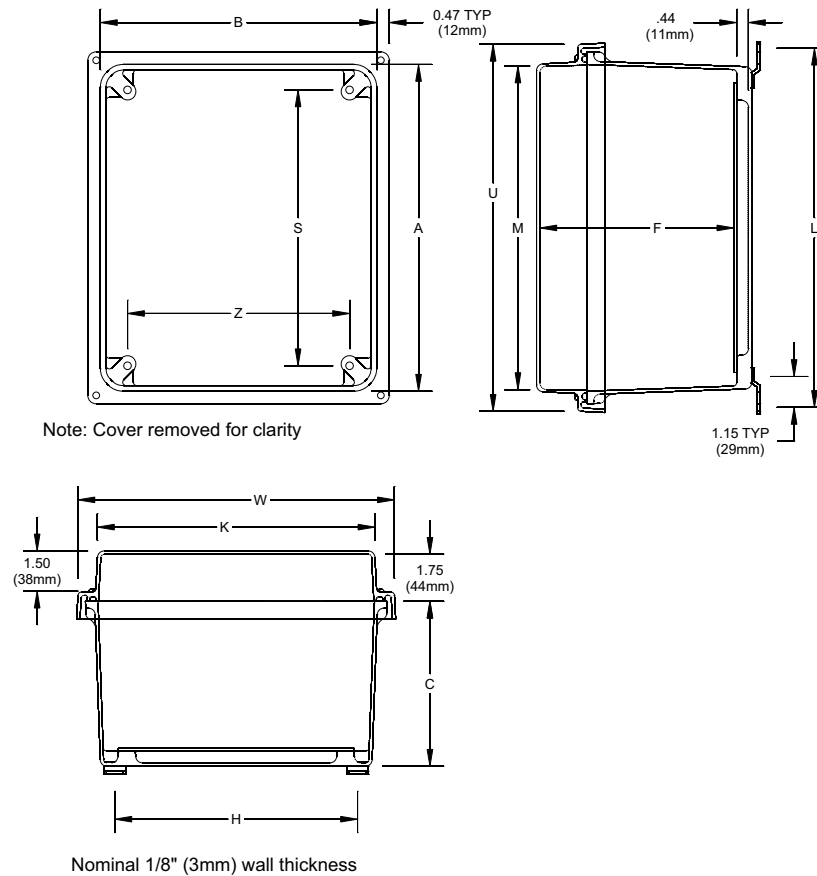

Part No.	Box Size			Usable Depth	Panel Boss Centers		Panel Sizes		Foot Mount Centers		Cover Size				Window Dimension (height x width)
	A	B	C		F	S	Z	Height	Width	H	L	K	M	U	
AM664RHW	6.10	6.10	4.18	5.26	4.25	4.25	4.81	4.81	5.01	7.32	6.08	6.08	7.69	7.69	4.25 X 4.25
	155mm	155mm	106mm	134mm	108mm	108mm	122mm	122mm	127mm	186mm	154mm	154mm	195mm	195mm	108mm X 108mm
AM864RHW	8.00	6.13	4.13	5.21	6.25	4.25	6.75	4.88	5.01	9.19	6.11	7.98	9.59	7.71	6.25 X 4.25
	203mm	156mm	105mm	132mm	159mm	108mm	171mm	124mm	127mm	233mm	155mm	203mm	244mm	196mm	159mm X 108mm
AM1084RHW	10.14	8.26	4.13	5.21	8.25	6.25	8.75	6.88	7.01	11.19	8.44	10.32	11.73	9.85	8.38 X 6.50
	258mm	210mm	105mm	132mm	210mm	159mm	222mm	175mm	178mm	284mm	214mm	262mm	298mm	250mm	213mm X 159mm
AM1086RHW	10.14	8.26	6.13	7.21	8.25	6.25	8.75	6.88	7.01	11.19	8.44	10.32	11.73	9.85	8.38 X 6.50
	258mm	210mm	156mm	183mm	210mm	159mm	222mm	175mm	178mm	284mm	214mm	262mm	298mm	250mm	213mm X 159mm
AM1206RHW	12.14	10.26	6.13	7.21	10.25	8.25	10.75	8.88	9.01	13.19	10.45	12.32	13.73	11.85	10.38 X 8.50
	308mm	261mm	156mm	183mm	260mm	210mm	273mm	226mm	229mm	335mm	265mm	313mm	349mm	301mm	264mm X 216mm
AM1426RHW	14.13	12.26	6.13	7.21	12.25	10.25	12.75	10.88	11.01	15.19	12.45	14.32	15.73	13.85	12.38 X 10.50
	359mm	311mm	156mm	183mm	311mm	260mm	324mm	276mm	280mm	386mm	316mm	364mm	400mm	352mm	314mm X 267mm
AM1648RHW	16.27	14.40	8.13	9.21	14.25	12.25	14.75	12.88	13.01	17.19	13.86	15.73	17.87	15.99	13.00 X 11.00
	413mm	366mm	207mm	234mm	362mm	311mm	375mm	327mm	330mm	437mm	352mm	400mm	454mm	406mm	330mm X 279mm
AM1868RHW	18.40	16.40	8.13	9.21	16.25	14.25	16.88	14.88	14.97	19.28	15.86	17.86	20.00	18.00	14.00 X 12.00
	467mm	417mm	207mm	234mm	413mm	362mm	429mm	378mm	380mm	490mm	403mm	454mm	508mm	457mm	356mm X 305mm
AM2068RHW	20.00	16.00	8.13	9.21	17.81	13.81	18.44	14.44	14.54	20.84	15.43	19.43	21.59	17.59	15.00 X 11.00
	508mm	406mm	207mm	234mm	452mm	351mm	468mm	367mm	369mm	529mm	392mm	494mm	548mm	447mm	381mm X 279mm