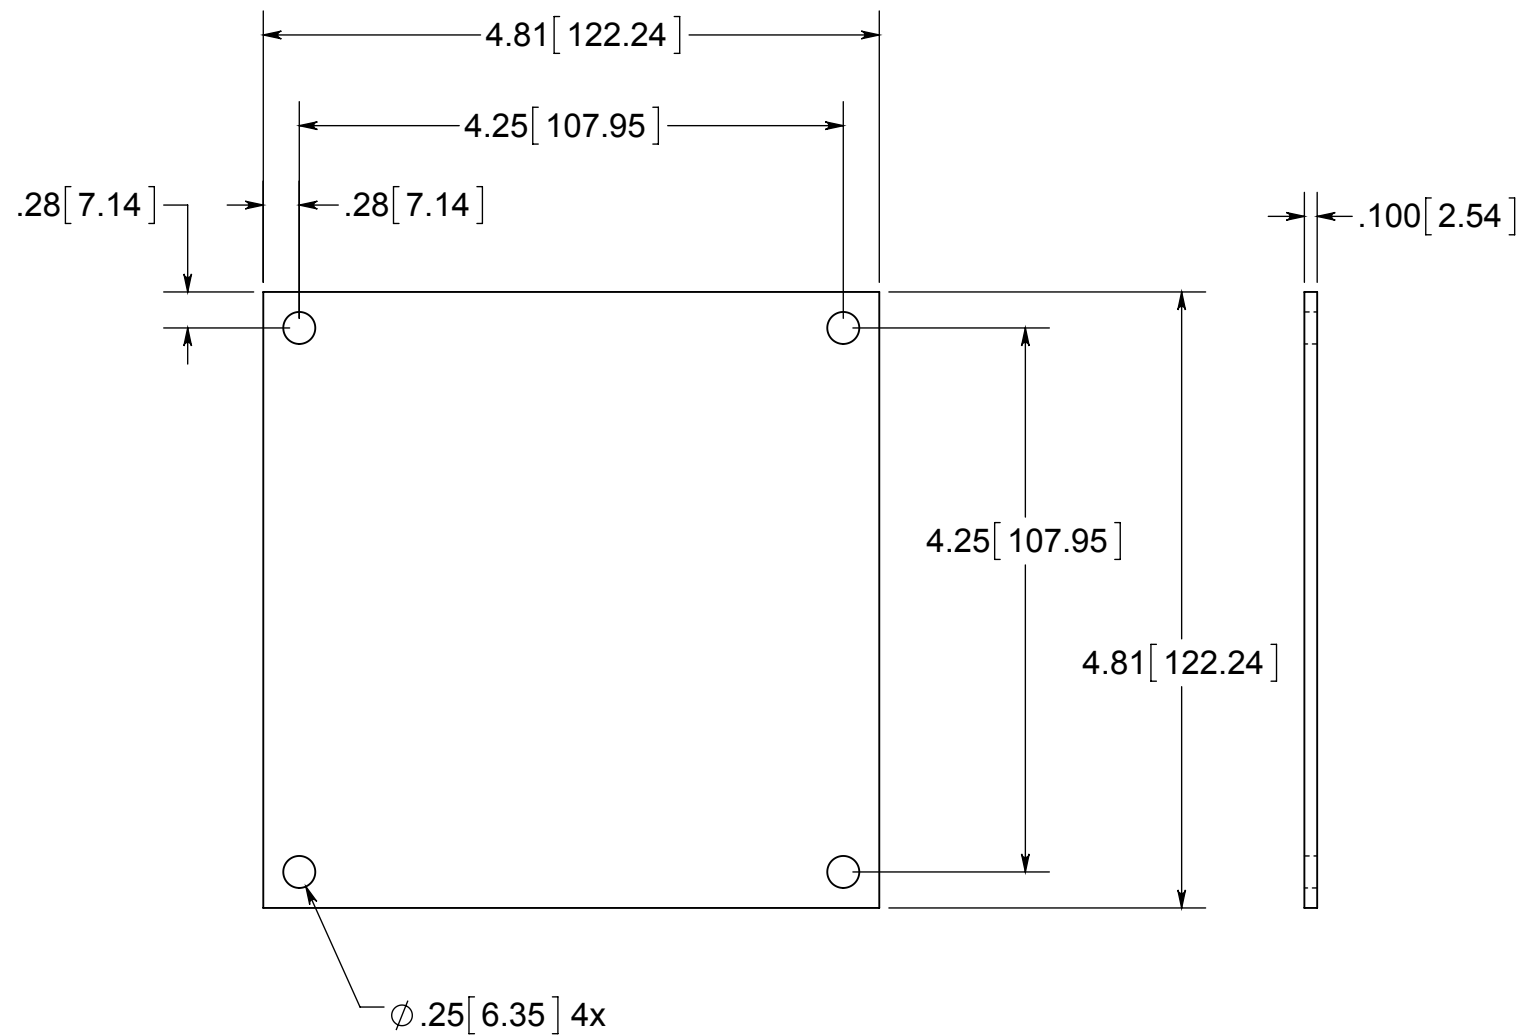

ISSUE DATE:

Aluminum 3003-H14
With Protective Peel-Off Film

ALLIED MOULDED PRODUCTS
BRYAN, OHIO

The Original Fiber Glass Outlet Box

PRODUCT SERIES

BACK PANEL, 6x6, ALUMINUM

Part No.

PA66