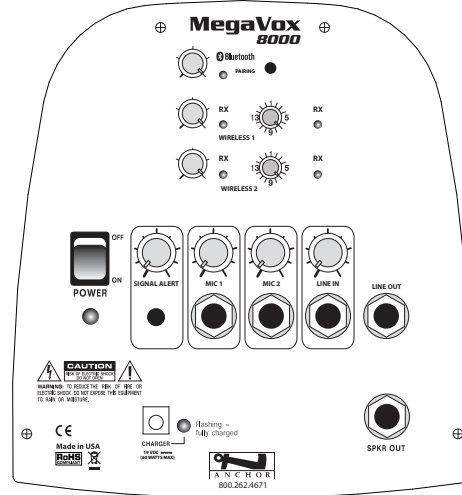

With the MegaVox Pro you're ready for any situation . . . it's lightweight, loud & easy to carry. Just grab it and go!

(MEGA-8000U2 Back Panel Shown)

Features

- True AC/DC, 110/220V power supply
- Reaches a distance of 100 yards
- Lightweight - Only 15 lbs
- High-efficiency re-entrant horn driver
- Powerful horn amplifier
- Up to two built-in 16-channel UHF wireless receivers
- Comes with standard built-in Bluetooth
- Built-in rechargeable battery runs up to 10 hours on a charge
- Microphone with coil cord
- Signal alert button
- External speaker output
- External output powers optional MegaVox Pro companion speaker
- Durable injection-molded case is tough, fade resistant & UV treated
- Speaker stand receptacle molded into case bottom

TECHNICAL SPECIFICATIONS

Rated Power Output	20 watts	Inputs	
Max SPL @ Rated Power	119 dB @ 1 meter	Line	Hi-Z, unbalanced, 1/4"-phone
Frequency Response	400 Hz - 10 kHz	Mic 1	Lo-Z, unbalanced, 1/4"-phone (used for wireless on MEGA-6000U1)
Charger (RC-6000)	19V DC/universal input (100Vac - 240Vac, 50 - 63Hz)	Mic 2	Lo-Z, unbalanced, 1/4"-phone
Battery	12 volt rechargeable, 5 AH	Outputs	
Dimensions (HWD)	13" x 9" x 14" (33 x 23 x 36 cm)	Line (post fader)	Lo-Z, 1/4"-phone
Weight	15lbs / 6.8 Kg	Speaker Out	4Ω, unswitched, 1/4"-phone