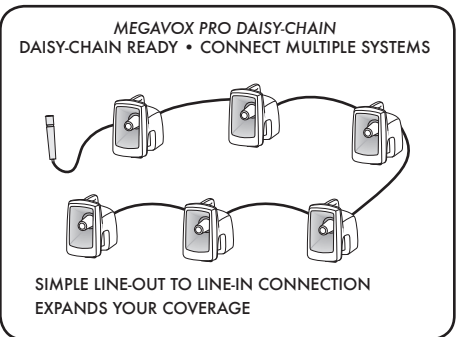

UHF WIRELESS

- WH-8000 Wireless handheld microphone/transmitter (540-570 MHz)
- WB-8000 Wireless body-pack transmitter (540-570 MHz) (requires handsfree microphone) Microphone options include: Over-the-Ear/EM-TA4F, Lapel/LM-60, Collar/CM-60, Headband/HBM-TA4F

TECHNICAL SPECIFICATIONS

Rated Power Output	20 watts	Inputs	
Max SPL @ Rated Power	119 dB @ 1 meter	Line	Hi-Z, unbalanced, 1/4"-phone
Frequency Response	400 Hz - 10 kHz	Mic 1	Lo-Z, unbalanced, 1/4"-phone (used for wireless on MEGA-6000U1)
Charger (RC-6000)	19V DC/universal input (100Vac - 240Vac, 50 - 63Hz)	Mic 2	Lo-Z, unbalanced, 1/4"-phone
Battery	12 volt rechargeable, 5 AH	Outputs	
Dimensions (HWD)	13" x 9" x 14" (33 x 23 x 36 cm)	Line (post fader)	Lo-Z, 1/4"-phone
Weight	15lbs / 6.8 Kg	Speaker Out	4Ω, unswitched, 1/4"-phone

(Features & Specifications Subject to Change Without Notice)

Anchor Audio, Inc.
Portable Sound Systems • Carlsbad, California

800.262.4671
www.anchoraudio.com