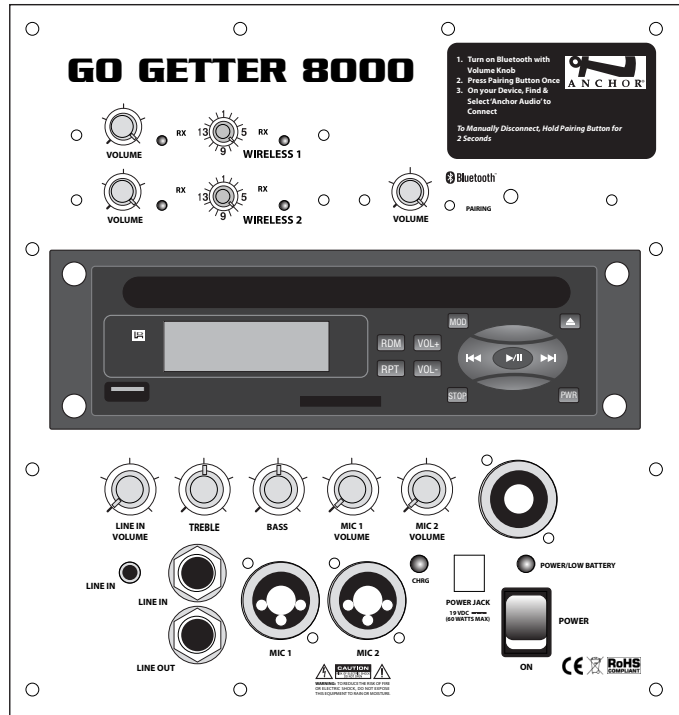

 **Bluetooth**

Go Getter

Sound System

**COMES WITH
BUILT-IN
BLUETOOTH**

- Reaches Crowds of 500+
- Up to Two Optional Built-in Wireless Receivers
- Comes with Standard Built-in Bluetooth
- Optional Built-in CD/MP3 Combo Player
- Battery Powered
- Lightweight - just 20 lbs.

MADE IN USA

SIX YEAR WARRANTY

Technical Specifications

The Go Getter is perfect for voice projection in an indoor or outdoor setting, and for playing music during school activities. The unit delivers 109dB of intelligible speech, and is designed for users with little-to-no technical background.

Featuring a quick set-up and easy-to-use controls, the new Go Getter is a truly versatile sound system with true AC/DC operation, optional Bluetooth capability and improved battery life. The system is ideal for schools, corporate training, and places of worship.

(GG-8000CU2 Back Panel Shown)

Features

- Reach Crowds of 500+
- True AC/DC - 110/220V Power Supply
- Single or Dual UHF Wireless with 16 User Selectable Channels
- Optional CD/MP3 Combo Player
- Comes with Standard Built-in Bluetooth
- Remote Control for CD/MP3 Combo Player
- LED Displays Charging and Low Battery
- Two Microphone Combo Input Jacks
- 6.5" Woven Fiber Woofer & High-Output Horn Tweeter
- Lightweight at just 20 Pounds
- Improved "Limiter" Circuitry Reduces Distortion & Increases Intelligibility
- Operates 6 - 8 Hours on a Single Charge
- Speaker Out to Power Companion Speaker