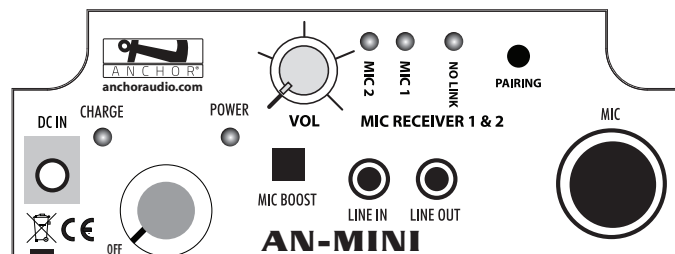

MiniVox Lite / AN-Mini Models

AN-MINI	Personal PA System (does not include RC-30)
AN-MINIU2	AN-MINI with built-in dual wireless receiver (does not include RC-30)

MiniVox Lite / AN-Mini Packages

Lite-BP	- AN-MINI - Soft case (SOFT-MINI) - Wired handheld mic (MIC-50) or wired headband mic (HBM-50) - Battery recharge kit (RC-30)
Lite-DP	- AN-MINIU2 with built-in dual wireless mic receiver - Soft case (SOFT-MINI) - Wired handheld mic - 1/4" plug (MIC-50) - Battery recharge kit (RC-30) - Choice of one wireless handheld mic or headband and lapel mic with belt pack
AN-MINIDP	- AN-MINIU2 - Battery recharge kit (RC-30) - Choice of one wireless handheld mic or headband and lapel mic with belt pack

Microphones

WH-LINK	Wireless handheld mic (1.9 GHz)
WB-LINK	Wireless belt pack transmitter (1.9 GHz)
HBM-LINK	Headband mic (3.5 mm plug)
LM-LINK	Lapel mic (3.5 mm plug)
CM-LINK	Collar mic (3.5 mm plug)
EM-LINK	UltraLite mic (3.5 mm plug)
HBM-50	Wired headband mic (1/4" plug)
MIC-50	Wired handheld mic (1/4" plug)

Accessories

MINI-15ST	Stereo mini-plug cable - 15 ft.
SS-300	Speaker stand for AN-MINI, MiniVox Lite, and AN-30
SOFT-MINI	Soft case - AN-MINI
RC-30	Battery recharge kit for AN-MINI, MiniVox, and TourVox
AC-30	AN-MINI adapter

(AN-MINI Back Panel)

(AN-MINIU2 Back Panel)

(Features & Specifications Subject to Change Without Notice)

Designed and Assembled in the USA