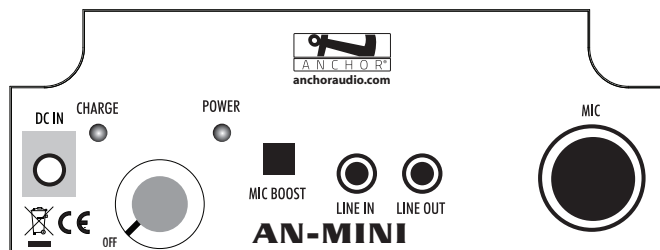

(AN-MINI Back Panel)