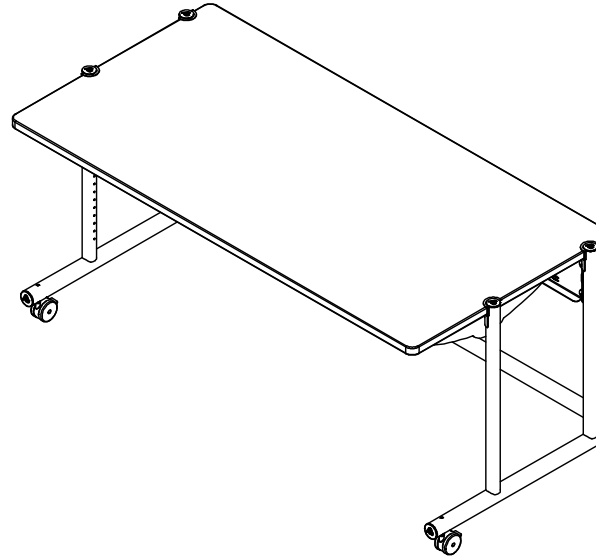

Touchboards

205 Westwood Ave, Long Branch, NJ 07740
Phone: 866-94 BOARDS (26273) / (732)-222-1511
Fax: (732)-222-7088 | E-mail: sales@touchboards.com

Revisions

PARTS SHOWN NOT TO SCALE

This document contains proprietary information of Anthro Corporation
Copyright 2004 Anthro Corporation
All Rights Reserved

Tolerance
.XX ± .025
.XXX □ .015
.XXXX □ .0150
Angular X □ 1°

Technology Furniture
10450 SW Manhasset Dr
Tualatin, OR 97062
Phone (503) 691-2556
Fax (503) 691-2409

ANTHRO anthro.com

Part Description:
60W X 30D Bridge Cart

Anthro Part Number:

H24xx

Prototype #:

Surface Area:

Material:

Drawn By: Tony Sanchez

Rev

Date: 6/18/2007