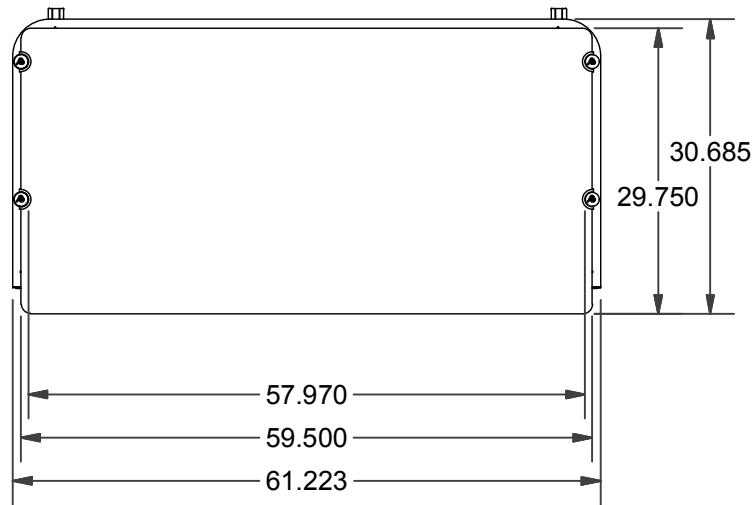

Touchboards

205 Westwood Ave, Long Branch, NJ 07740
Phone: 866-94 BOARDS (26273) / (732)-222-1511
Fax: (732)-222-7088 | E-mail: sales@touchboards.com

Revisions

PARTS SHOWN NOT TO SCALE

This document contains proprietary information of Anthro Corporation
Copyright 2004 Anthro Corporation
All Rights Reserved

Tolerance
.XX ± .025
.XXX □ .015
.XXXX □ .0150
Angular X □ 1°

Technology Furniture
10450 SW Manhasset Dr
Tualatin, OR 97062
Phone (503) 691-2556
Fax (503) 691-2409

ANTHRO anthro.com

Part Description:
60W X 30D Bridge Cart

Anthro Part Number:

H24xx

Prototype #:

Surface Area:

Material:

Drawn By: Tony Sanchez

Rev

Date: 6/18/2007