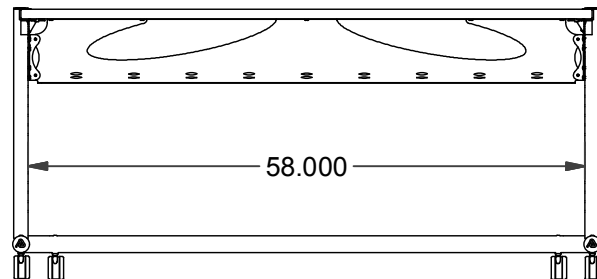

Touchboards

205 Westwood Ave, Long Branch, NJ 07740
Phone: 866-94 BOARDS (26273) / (732)-222-1511
Fax: (732)-222-7088 | E-mail: sales@touchboards.com

Revisions

PARTS SHOWN NOT TO SCALE

This document contains proprietary information of Anthro Corporation
Copyright 2004 Anthro Corporation
All Rights Reserved

Tolerance
.XX ± .025
.XXX □ .015
.XXXX □ .0150
Angular X □ 1°

Technology Furniture
10450 SW Manhasset Dr
Tualatin, OR 97062
Phone (503) 691-2556
Fax (503) 691-2409

ANTHRO anthro.com

Part Description:
60W X 30D Bridge Cart

Anthro Part Number:

H24xx

Prototype #:

Surface Area:

Material:

Drawn By: Tony Sanchez

Rev

Date: 6/18/2007