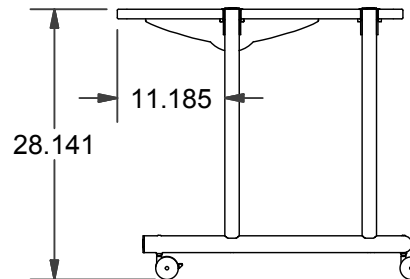

Touchboards

205 Westwood Ave, Long Branch, NJ 07740
Phone: 866-94 BOARDS (26273) / (732)-222-1511
Fax: (732)-222-7088 | E-mail: sales@touchboards.com

Revisions

PARTS SHOWN NOT TO SCALE

This document contains proprietary information of Anthro Corporation
Copyright 2004 Anthro Corporation
All Rights Reserved

Tolerance
.XX ± .025
.XXX □ .015
.XXXX □ .0150
Angular X □ 1°

Technology Furniture
10450 SW Manhasset Dr
Tualatin, OR 97062
Phone (503) 691-2556
Fax (503) 691-2409

ANTHRO anthro.com

Part Description:
60W X 30D Bridge Cart

Anthro Part Number:

H24xx

Prototype #:

Surface Area:

Material:

Drawn By: Tony Sanchez

Rev

Date: 6/18/2007