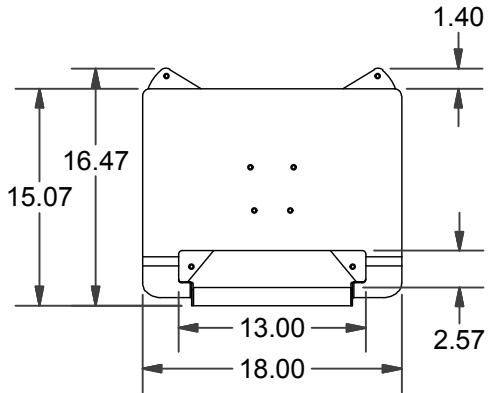

## Revisions

PARTS SHOWN NOT TO SCALE

This document contains proprietary information of Anthro Corporation  
 © 2013 Anthro Corporation  
 All Rights Reserved

Tolerance  
 .XX ± .025  
 .XXX ± .015  
 .XXXX ± .005  
 Angular X ± 1°

anthro.com

Part Description:  
 Peanut Short

Anthro Part Number:  
 PT1zzxx3

Prototype #:

Drawn By: *steve*

Approved By: *SRA*

Material:

Surface Area: N/A