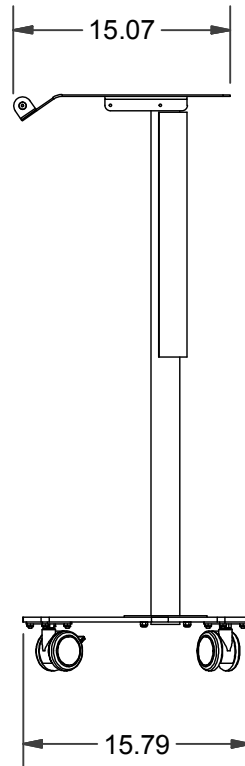

## Revisions

PARTS SHOWN NOT TO SCALE

This document contains proprietary information of Anthro Corporation  
 © 2013 Anthro Corporation  
 All Rights Reserved

Tolerance  
 .XX ± .025  
 .XXX ± .015  
 .XXXX ± .005  
 Angular X ± 1°

anthro.com

Part Description:  
 Peanut Short

Anthro Part Number:  
 PT1zzxx3

Prototype #:

Drawn By: *steve*

Approved By: *SRA*

Material:

Surface Area: N/A