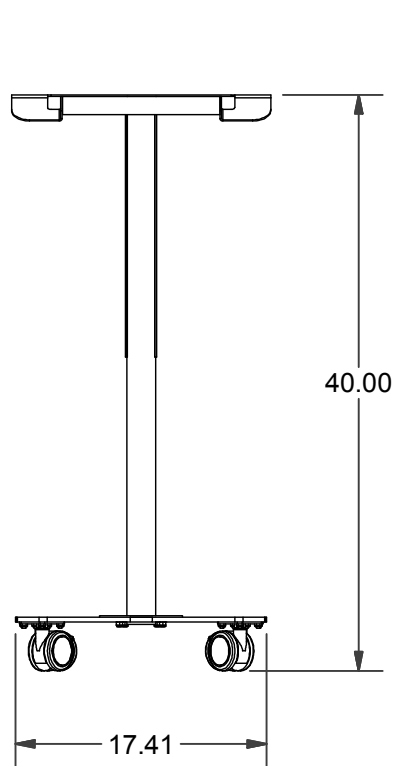

## Revisions

PARTS SHOWN NOT TO SCALE

This document contains proprietary information of Anthro Corporation  
 © 2013 Anthro Corporation  
 All Rights Reserved

Tolerance  
 .XX ± .025  
 .XXX ± .015  
 .XXXX ± .005  
 Angular X ± 1°

anthro.com

Part Description:  
 Peanut Short

Anthro Part Number:  
 PT1zzxx3

Prototype #:

Drawn By: *steve*

Approved By: *SRA*

Material:

Surface Area: N/A