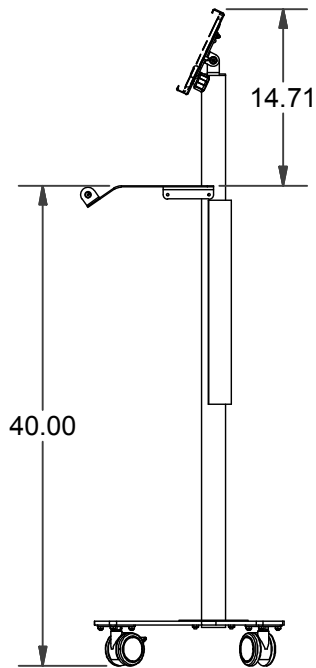

Touchboards

205 Westwood Ave, Long Branch, NJ 07740
Phone: 866-94 BOARDS (26273) / (732)-222-1511
Fax: (732)-222-7088 | E-mail: sales@touchboards.com

Revisions

PARTS SHOWN NOT TO SCALE

This document contains proprietary information of Anthro Corporation
© 2013 Anthro Corporation
All Rights Reserved

Tolerance
.XX ± .025
.XXX ± .015
.XXXX ± .005
Angular X ± 1°

anthro.com

Part Description:
Peanut Tall

Anthro Part Number:
PT2zzxx3

Prototype #:

Drawn By: *steve*

Approved By: *SRA*

Material:

Surface Area: N/A

Mass: N/A

Rev

B