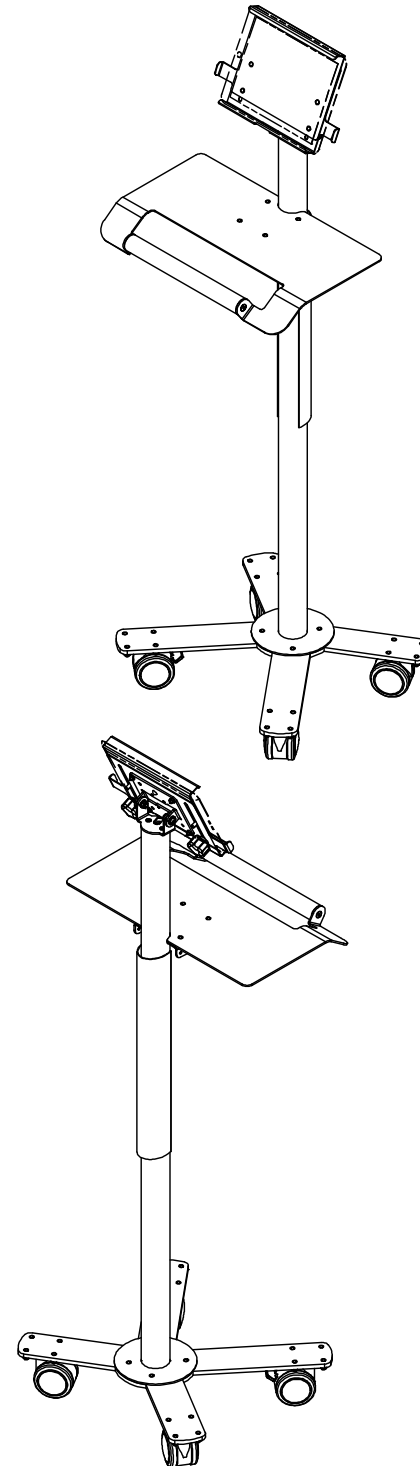

Touchboards

205 Westwood Ave, Long Branch, NJ 07740
Phone: 866-94 BOARDS (26273) / (732)-222-1511
Fax: (732)-222-7088 | E-mail: sales@touchboards.com

Revisions

PARTS SHOWN NOT TO SCALE

This document contains proprietary information of Anthro Corporation
© 2013 Anthro Corporation
All Rights Reserved

Tolerance
.XX ± .025
.XXX ± .015
.XXXX ± .005
Angular X ± 1°

anthro.com

Part Description:
Peanut Tall

Anthro Part Number:
PT2zzxx3

Prototype #:

Drawn By: *steve*

Approved By: *SRA*

Material:

Surface Area: N/A

Mass: N/A

Rev

B