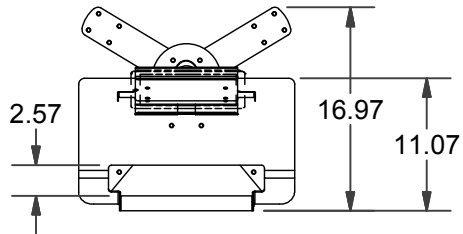

Touchboards

205 Westwood Ave, Long Branch, NJ 07740
Phone: 866-94 BOARDS (26273) / (732)-222-1511
Fax: (732)-222-7088 | E-mail: sales@touchboards.com

Revisions

PARTS SHOWN NOT TO SCALE

This document contains proprietary information of Anthro Corporation
© 2013 Anthro Corporation
All Rights Reserved

Tolerance
.XX ± .025
.XXX ± .015
.XXXX ± .005
Angular X ± 1°

anthro.com

Part Description:
Peanut Tall

Anthro Part Number:
PT2zzxx3

Prototype #:

Drawn By: *steve*

Approved By: *SRA*

Material:

Surface Area: N/A

Mass: N/A

Rev

B