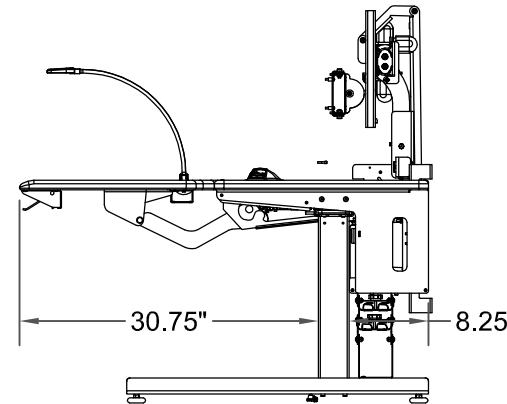

Touchboards

205 Westwood Ave, Long Branch, NJ 07740
Phone: 866-94 BOARDS (26273) / (732)-222-1511
Fax: (732)-222-7088 | E-mail: sales@touchboards.com

Revisions

PARTS SHOWN NOT TO SCALE

This document contains proprietary information of Anthro Corporation
Copyright 2004 Anthro Corporation
All Rights Reserved

Tolerance
.XX ± .025
.XXX ± .015
.XXXX ± .0150
Angular X ± 1°

Technology Furniture
10450 SW Manhasset Dr
Tualatin, OR 97062
Phone (503) 691-2556
Fax (503) 691-2409
ANTHRO
anthro.com

Part Description:
STEVESTN ADV DUAL 60W

Anthro Part Number:
STA260zz-xx

Prototype #:

Drawn By: *abigail*

Approved By:

Material:

Surface Area: N/A

Mass: N/A

Rev

C