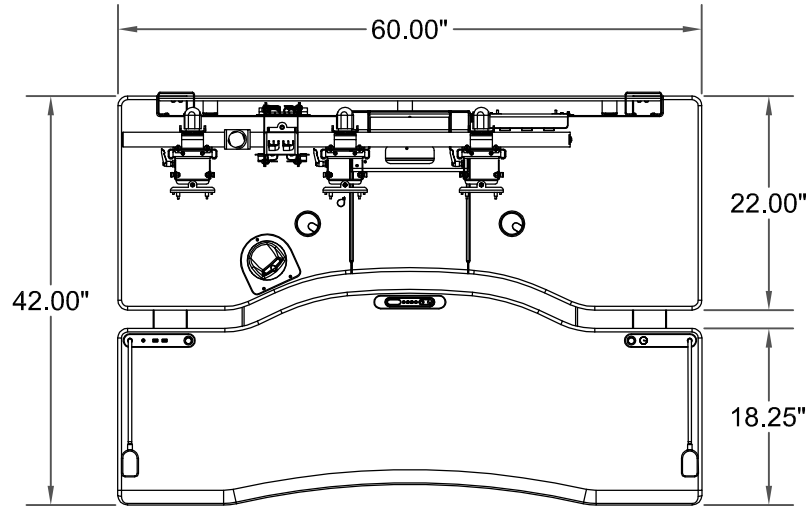

Touchboards

205 Westwood Ave, Long Branch, NJ 07740
Phone: 866-94 BOARDS (26273) / (732)-222-1511
Fax: (732)-222-7088 | E-mail: sales@touchboards.com

Revisions

PARTS SHOWN NOT TO SCALE

This document contains proprietary information of Anthro Corporation
Copyright 2004 Anthro Corporation
All Rights Reserved

Tolerance
.XX ± .025
.XXX ± .015
.XXXX ± .0150
Angular X ± 1°

Technology Furniture
10450 SW Manhasset Dr
Tualatin, OR 97062
Phone (503) 691-2556
Fax (503) 691-2409
ANTHRO
anthro.com

Part Description:
STEVESTN ADV DUAL 60W

Anthro Part Number:
STA260zz-xx

Prototype #:

Drawn By: *abigail*

Approved By:

Material:

Surface Area: N/A

Mass: N/A

Rev

C