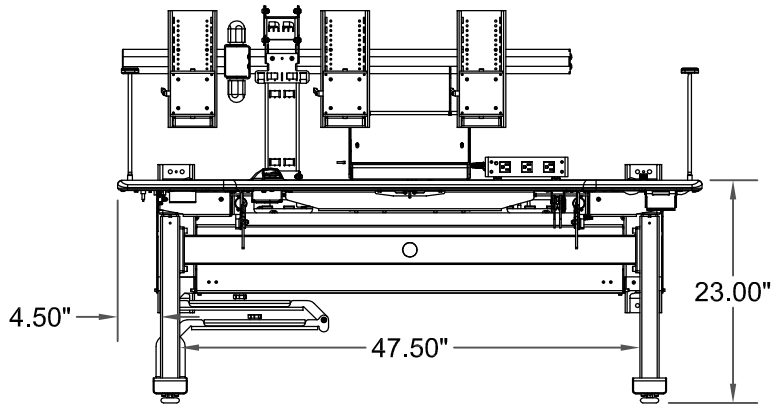

Touchboards

205 Westwood Ave, Long Branch, NJ 07740
Phone: 866-94 BOARDS (26273) / (732)-222-1511
Fax: (732)-222-7088 | E-mail: sales@touchboards.com

Revisions

PARTS SHOWN NOT TO SCALE

This document contains proprietary information of Anthro Corporation
Copyright 2004 Anthro Corporation
All Rights Reserved

Tolerance
.XX ± .025
.XXX ± .015
.XXXX ± .0150
Angular X ± 1°

Technology Furniture
10450 SW Manhasset Dr
Tualatin, OR 97062
Phone (503) 691-2556
Fax (503) 691-2409
ANTHRO
anthro.com

Part Description:
STEVESTN ADV DUAL 60W

Anthro Part Number:
STA260zz-xx

Prototype #:

Drawn By: *abigail*

Approved By:

Material:

Surface Area: N/A

Mass: N/A

Rev

C