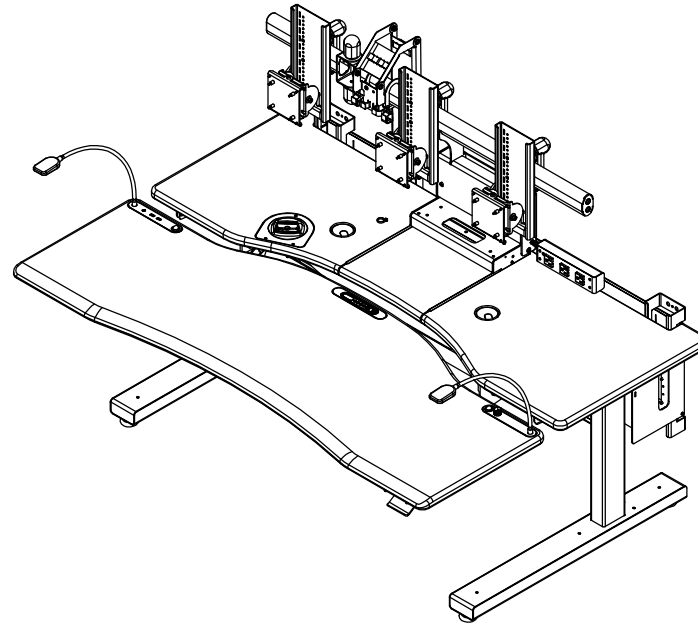

Touchboards

205 Westwood Ave, Long Branch, NJ 07740
Phone: 866-94 BOARDS (26273) / (732)-222-1511
Fax: (732)-222-7088 | E-mail: sales@touchboards.com

Revisions

PARTS SHOWN NOT TO SCALE

This document contains proprietary information of Anthro Corporation
Copyright 2004 Anthro Corporation
All Rights Reserved

Tolerance
.XX ± .025
.XXX ± .015
.XXXX ± .0150
Angular X ± 1°

Technology Furniture
10450 SW Manhasset Dr
Tualatin, OR 97062
Phone (503) 691-2556
Fax (503) 691-2409
ANTHRO
anthro.com

Part Description:
STEVESTN ADV DUAL 60W

Anthro Part Number:
STA260zz-xx

Prototype #:

Drawn By: *abigail*

Approved By:

Material:

Surface Area: N/A

Mass: N/A

Rev

C