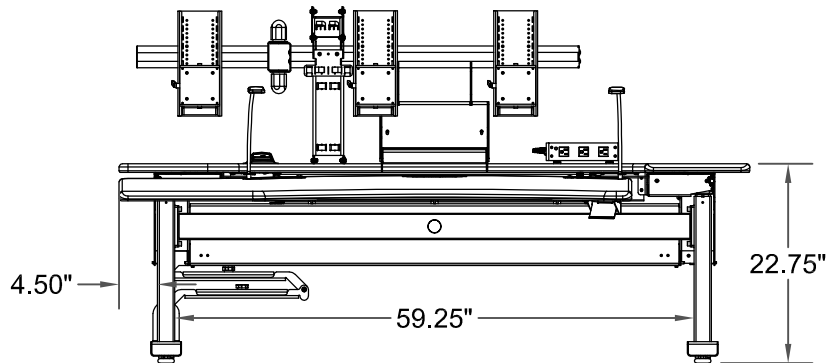

## Revisions

PARTS SHOWN NOT TO SCALE

This document contains proprietary information of Anthro Corporation  
 Copyright 2004 Anthro Corporation  
 All Rights Reserved

Tolerance  
 .XX ± .025  
 .XXX ± .015  
 .XXXX ± .0150  
 Angular X ± 1°

**ANTHRO**  
 Technology Furniture  
 10450 SW Manhasset Dr  
 Tualatin, OR 97062  
 Phone (503) 691-2556  
 Fax (503) 691-2409  
 anthro.com

Part Description:  
**STEVESTN ADV DUAL 72W**

Anthro Part Number:  
**STA272zz-xx**

Prototype #:

Drawn By: *Steve*

Approved By:

Material:

Surface Area: N/A

Mass: N/A

Rev

**C**