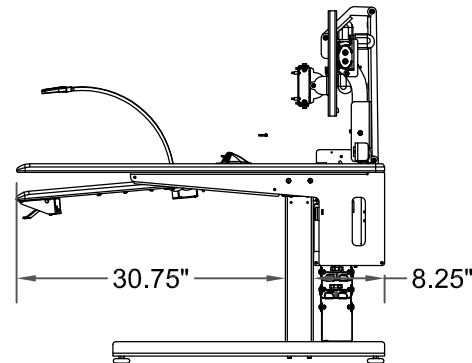

## Revisions

PARTS SHOWN NOT TO SCALE

This document contains proprietary information of Anthro Corporation  
 Copyright 2004 Anthro Corporation  
 All Rights Reserved

Tolerance  
 .XX ± .025  
 .XXX ± .015  
 .XXXX ± .0150  
 Angular X ± 1°

Prototype #:

Drawn By: *Steve*

Approved By:

Material:

Surface Area: N/A

Mass: N/A

Rev

**C**