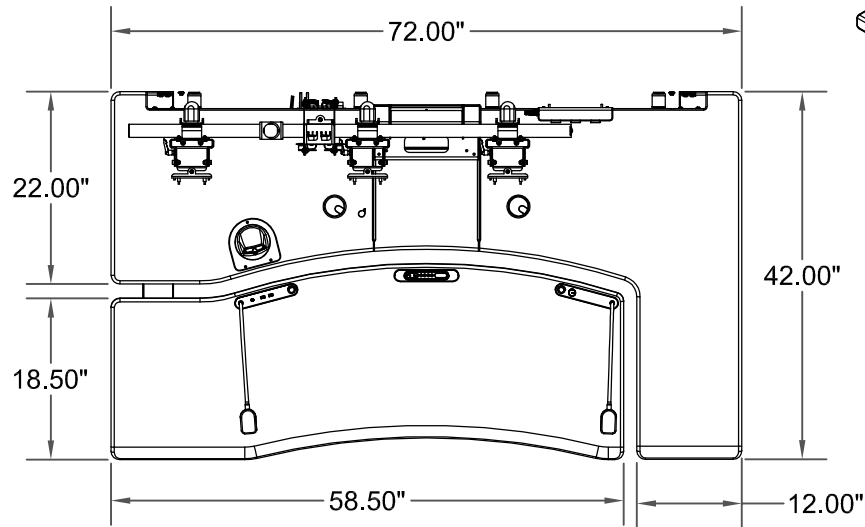

## Revisions

PARTS SHOWN NOT TO SCALE

This document contains proprietary information of Anthro Corporation  
 Copyright 2004 Anthro Corporation  
 All Rights Reserved

Tolerance  
 .XX ± .025  
 .XXX ± .015  
 .XXXX ± .0150  
 Angular X ± 1°

**ANTHRO**  
 Technology Furniture  
 10450 SW Manhasset Dr  
 Tualatin, OR 97062  
 Phone (503) 691-2556  
 Fax (503) 691-2409  
 anthro.com

Part Description:  
**STEVESTN ADV DUAL 72W**

Anthro Part Number:  
**STA272zz-xx**

Prototype #:

Drawn By: *Steve*

Approved By:

Material:

Surface Area: N/A

Mass: N/A

Rev

**C**