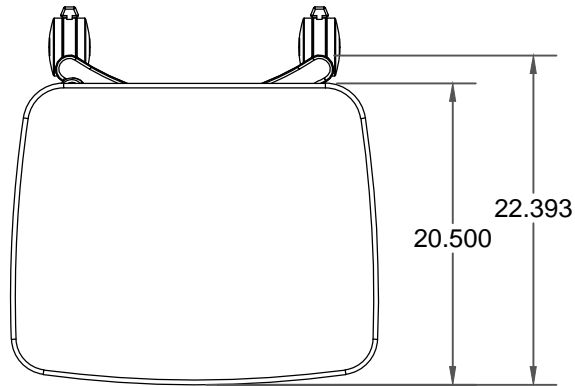

Touchboards

205 Westwood Ave, Long Branch, NJ 07740
 Phone: 866-94 BOARDS (26273) / (732)-222-1511
 Fax: (732)-222-7088 | E-mail: sales@touchboards.com

Revisions

Date: 06/20/07	ECO #: 2477
New Rev Level: A	ECO Completed By: PC
Description: Replace straight lever with bent lever per ECO	

Surface Area:

Material:

Drawn By: gwp448

Date: 11/1/2005

Rev

B