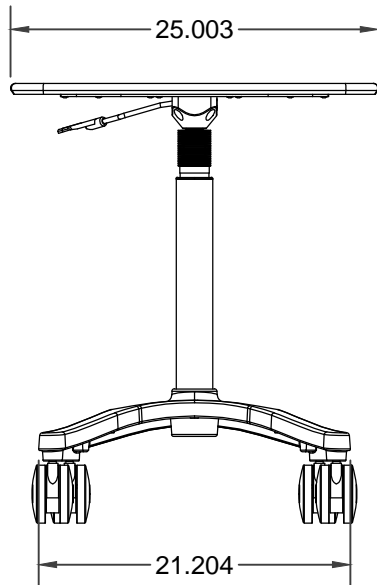

Touchboards

205 Westwood Ave, Long Branch, NJ 07740
 Phone: 866-94 BOARDS (26273) / (732)-222-1511
 Fax: (732)-222-7088 | E-mail: sales@touchboards.com

Revisions

Date: 06/20/07	ECO #: 2477
New Rev Level: A	ECO Completed By: PC
Description: Replace straight lever with bent lever per ECO	

Surface Area:

Material:

Drawn By: gwp448

Date: 11/1/2005

Rev

B