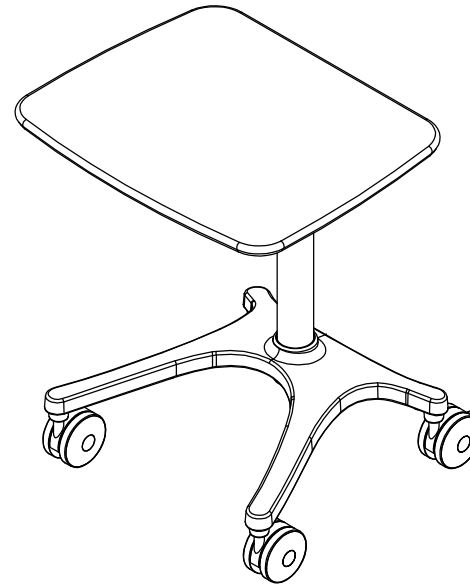

Touchboards

205 Westwood Ave, Long Branch, NJ 07740
 Phone: 866-94 BOARDS (26273) / (732)-222-1511
 Fax: (732)-222-7088 | E-mail: sales@touchboards.com

Revisions

Date: 06/20/07	ECO #: 2477
New Rev Level: A	ECO Completed By: PC
Description: Replace straight lever with bent lever per ECO	

Technology Furniture
 10450 SW Manhasset Dr
 Tualatin, OR 97062
 Phone (503) 691-2556
 Fax (503) 691-2409
ANTHRO anthro.com

Part Description:
 ZIDO Pneumatic Lift

Anthro Part Number:
 ZAL25zzxx

Prototype #: