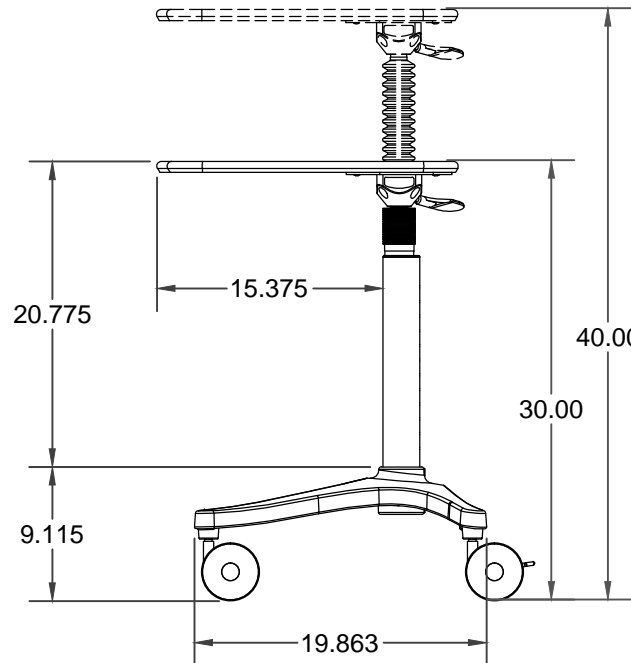

Touchboards

205 Westwood Ave, Long Branch, NJ 07740
 Phone: 866-94 BOARDS (26273) / (732)-222-1511
 Fax: (732)-222-7088 | E-mail: sales@touchboards.com

Revisions

Date: 06/20/07	ECO #: 2477
New Rev Level: A	ECO Completed By: PC
Description: Replace straight lever with bent lever per ECO	

Technology Furniture
 10450 SW Manhasset Dr
 Tualatin, OR 97062
 Phone (503) 691-2556
 Fax (503) 691-2409
ANTHRO anthro.com

Part Description:
 ZIDO Pneumatic Lift

Anthro Part Number:
 ZAL25zzxx

Prototype #:

Surface Area:

Material:

Drawn By: gwp448

Date: 11/1/2005

Rev

B