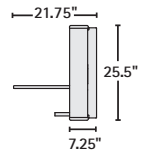

Large (35.25" wide)

Laminate Colors	Part Number
DC Dark Cherry	EPM3616SM/DC
MP Maple	EPM3616SM/MP
WL Walnut	EPM3616SM/WL
WH White	EPM3616SM/WH

eNook Standard

(with key locks)

SM Silver Metallic (*metal color*)

ACCESSORIES

Security Cable

CPU Holder
only works with
36"-wide PRO model

Accessory Shelf

Mouse Holder

Surge Protector

Questions? Ideas? We'd love to help. Give us a call at 800.325.3841 or visit anthro.com/eNook to chat online!