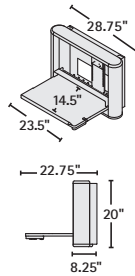

See more details on the back >

eNook®

eNook Pro

(with programmable code lock)

SM Silver Metallic (*metal color*)

Small (28.75" wide)

Laminate Colors	Part Number
DC Dark Cherry	EPM2818SM/DC
MP Maple	EPM2818SM/MP
WL Walnut	EPM2818SM/WL
WH White	EPM2818SM/WH

Large (35.25" wide)

Laminate Colors	Part Number
DC Dark Cherry	EPM3616SM/DC
MP Maple	EPM3616SM/MP
WL Walnut	EPM3616SM/WL
WH White	EPM3616SM/WH

eNook Standard

(with key locks)

SM Silver Metallic (*metal color*)