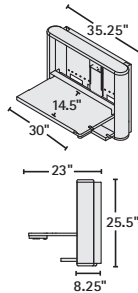

See more details on the back >

eNook®

eNook Pro

(with programmable code lock)

SM Silver Metallic (*metal color*)

Small (28.75" wide)

Laminate Colors	Part Number
DC Dark Cherry	EPM2818SM/DC
MP Maple	EPM2818SM/MP
WL Walnut	EPM2818SM/WL
WH White	EPM2818SM/WH

Large (35.25" wide)

Laminate Colors	Part Number
DC Dark Cherry	EPM3616SM/DC
MP Maple	EPM3616SM/MP
WL Walnut	EPM3616SM/WL
WH White	EPM3616SM/WH

eNook Standard

(with key locks)

SM Silver Metallic (*metal color*)