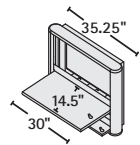

SM Silver Metallic (*metal color*)

TB Blue (*fabric color*)

Laminate Colors	Part Number
DS Dark Cherry	EK3616TB/DS
MS Maple	EK3616TB/MS
WS White	EK3616TB/WS