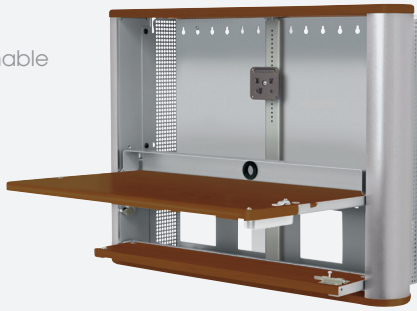

eNook[®]

Anthro's Wall-Mounted Workstation

eNook Pro (with programmable code lock)

eNook Standard (with key locks)

A Gas Station for Your Gadgets and a Work Space for You

Anthro's eNook is a multi-talented workspace. It charges, stores and fits where you don't have a lot of room. eNook has channels for you to plug in and charge all your electronics, like your laptop, phone, tablet or digital camera. Flip it up to store your device and lock it out of sight, or flip it down and you have a handy desk to work on. Your gear just found a home!

See more details on the back >

eNook®

eNook Pro

(with programmable code lock)

SM Silver Metallic (*metal color*)

Small (28.75" wide)

Laminate Colors	Part Number
DC Dark Cherry	EPM2818SM/DC
MP Maple	EPM2818SM/MP
WL Walnut	EPM2818SM/WL
WH White	EPM2818SM/WH

Large (35.25" wide)

Laminate Colors	Part Number
DC Dark Cherry	EPM3616SM/DC
MP Maple	EPM3616SM/MP
WL Walnut	EPM3616SM/WL
WH White	EPM3616SM/WH

eNook Standard

(with key locks)

SM Silver Metallic (*metal color*)