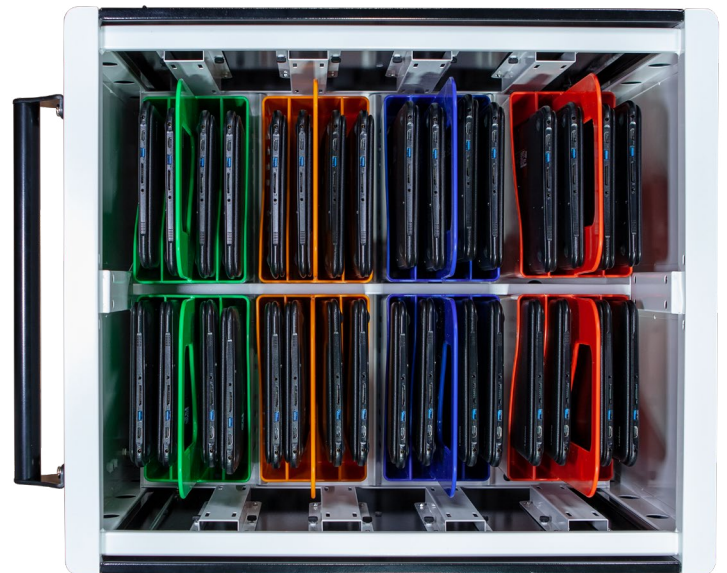

Designed to charge, store and transport up to 32 Chromebooks or Tablets with Carry Out Baskets.

## 32 DEVICE SECURE CHARGING CART

- **Heavy Gauge Full Metal Construction**
- **Intelli-Sense Smart Charging System**
- **Multi-Point Locking Top Doors**
- **8 Carry Out Baskets Holding 4 Devices Each**
- **Integrated Cable Management Guides**
- **Easy Access Power Adapter Area**
- **Removable AC Adapter Baskets**
- **4" Swivel / Directional / Lock Casters**
- **Ships Fully Assembled** (except handle)
- **Lifetime Frame Warranty**

### DIMENSIONS

Height:	37"
Width:	29"
Depth:	26"