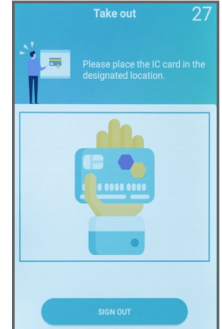

# AC-LOCKER -12-RFID

Designed to charge and secure 12 devices plus accessories.

## 24 BAY RFID SECURE CHARGING LOCKER

- Hands-Free Deployment Solution
- Easy to Use, Intuitive Menus
- Central Locking System with access using RFID Cards, Magnetic Swipe or Touch Screen Display
- Large Bays fit Devices and Accessories
- 2 USB Charging Ports and 2 Outlets in each Bay
- See Through Panels on each Locker Bay Door
- Remote Admin Capable
- Full Metal Construction
- Lifetime Frame Warranty

### OVERALL DIMENSIONS

Height:	62"
Width:	22.4"
Depth:	18.5"

### LOCKER BAY DIMENSIONS

Height:	4.5"
Width:	12.4"
Depth:	18.5"