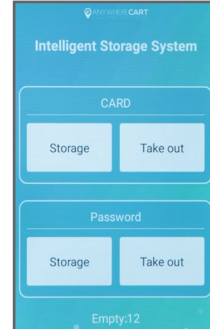

# AC-LOCKER -12-RFID

Designed to charge and secure 12 devices plus accessories.

## 24 BAY RFID SECURE CHARGING LOCKER

- Hands-Free Deployment Solution
- Easy to Use, Intuitive Menus
- Central Locking System with access using RFID Cards, Magnetic Swipe or Touch Screen Display
- Large Bays fit Devices and Accessories
- 2 USB Charging Ports and 2 Outlets in each Bay
- See Through Panels on each Locker Bay Door
- Remote Admin Capable
- Full Metal Construction
- Lifetime Frame Warranty

### OVERALL DIMENSIONS

Height:	62"
Width:	22.4"
Depth:	18.5"