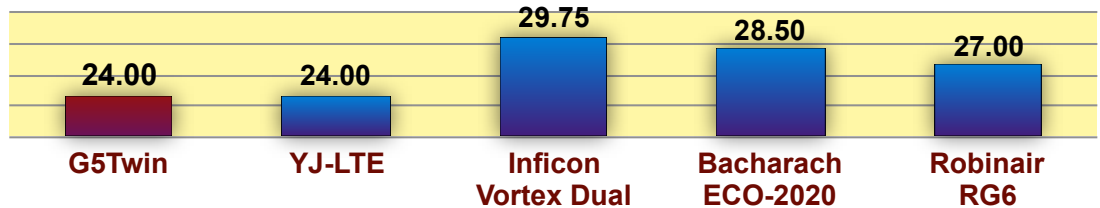

Appion G5Twin Comparison vs. The Best of the Rest

Highest Performance
(overall)

R22 Direct Vapor Rates (lbs/min)

R22 Direct Liquid Rates (lbs/min)

R410A Direct Liquid Rates (lbs/min)

R410A Push/Pull Rates (lbs/min)

Weight

Smallest Size and Weight
13.75 X 9.4 X 10.3 inches

UL certified to meet or exceed EPA regulations per ARI 740-98. Published Results as of January 2016.

For use with class III, IV, and V refrigerants: