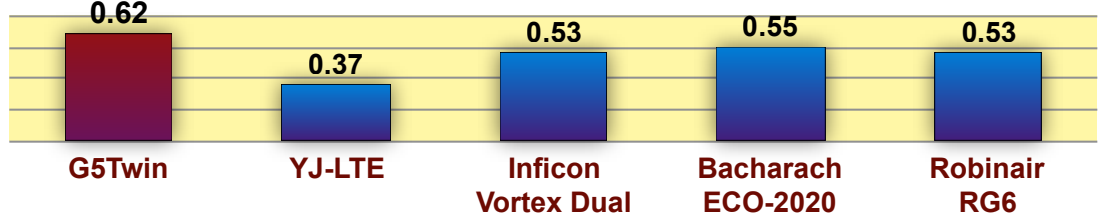

Appion G5Twin Comparison vs. The Best of the Rest

Highest Performance
(overall)

R22 Direct Vapor Rates (lbs/min)

R22 Direct Liquid Rates (lbs/min)

R410A Direct Liquid Rates (lbs/min)

R410A Push/Pull Rates (lbs/min)