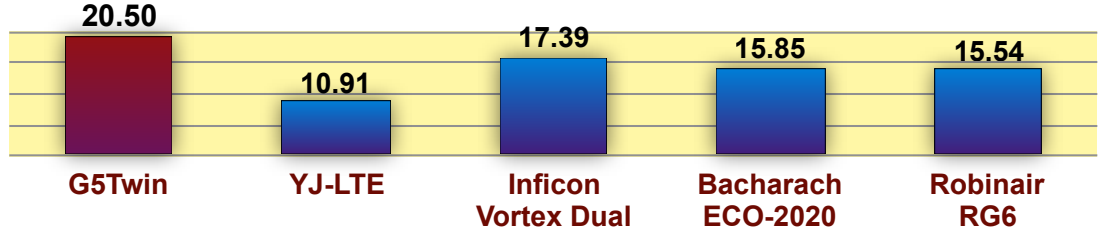

Appion G5Twin Comparison vs. The Best of the Rest

Highest Performance
(overall)

R22 Direct Vapor Rates (lbs/min)

R22 Direct Liquid Rates (lbs/min)

R410A Direct Liquid Rates (lbs/min)

R410A Push/Pull Rates (lbs/min)

Weight

Smallest Size and Weight
13.75 X 9.4 X 10.3 inches

UL certified to meet or exceed EPA regulations per ARI 740-98. Published Results as of January 2016.

For use with class III, IV, and V refrigerants: