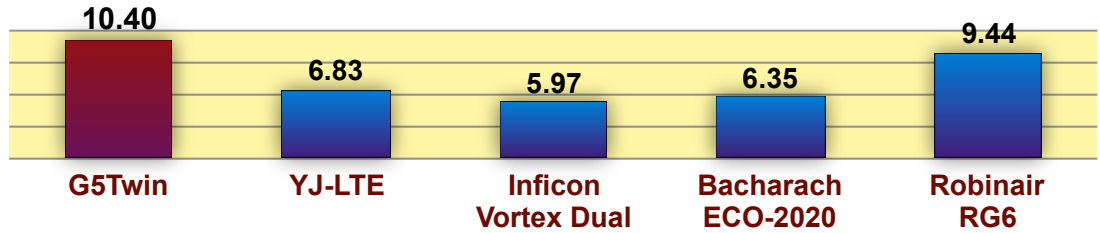

Appion G5Twin Comparison vs. The Best of the Rest

Highest Performance
(overall)

R22 Direct Vapor Rates (lbs/min)

R22 Direct Liquid Rates (lbs/min)

R410A Direct Liquid Rates (lbs/min)

R410A Push/Pull Rates (lbs/min)

Weight

Smallest Size and Weight
13.75 X 9.4 X 10.3 inches

UL certified to meet or exceed EPA regulations per ARI 740-98. Published Results as of January 2016.

For use with class III, IV, and V refrigerants: