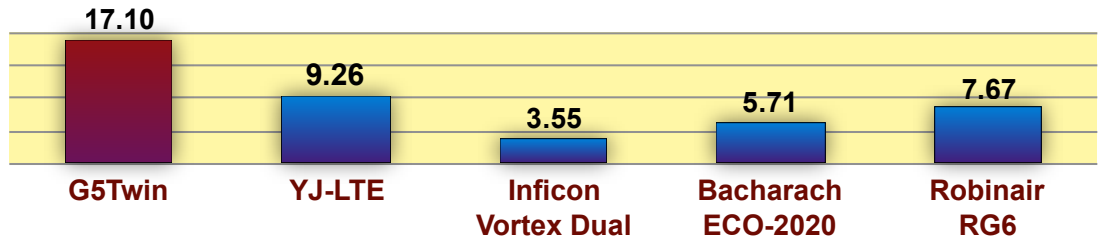

Appion G5Twin Comparison vs. The Best of the Rest

Highest Performance
(overall)

R22 Direct Vapor Rates (lbs/min)

R22 Direct Liquid Rates (lbs/min)

R410A Direct Liquid Rates (lbs/min)

R410A Push/Pull Rates (lbs/min)