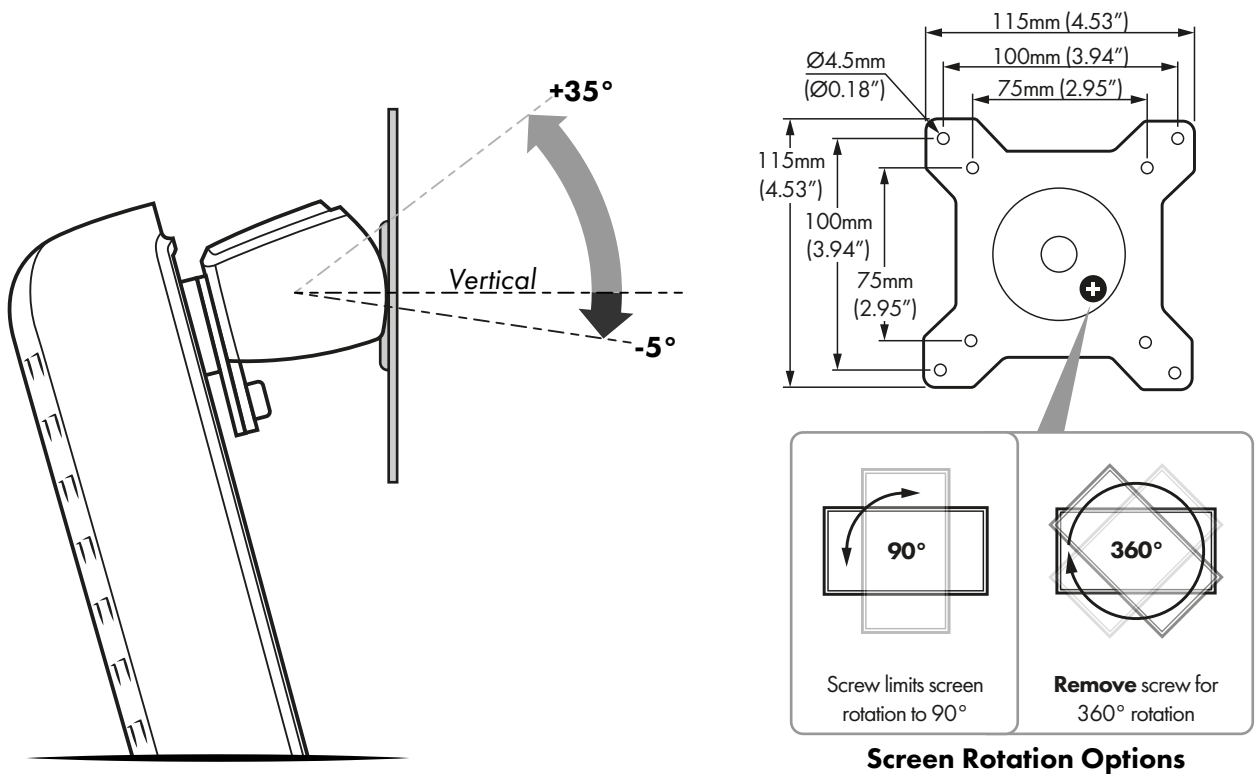

205 Westwood Ave, Long Branch, NJ 07740
Phone: 866-94 BOARDS (26273) / (732)-222-1511
Fax: (732)-222-7088 | E-mail: sales@touchboards.com

Range of Arm Movement

Maximum Movement Range

Arm Movement Range

Vertical Screen Movement Range

Screen Mounting Dimensions & Rotation

Keyboard Tray & Mouse Tray

Wall Plate Cover Dimensions

Wall Plate Dimensions