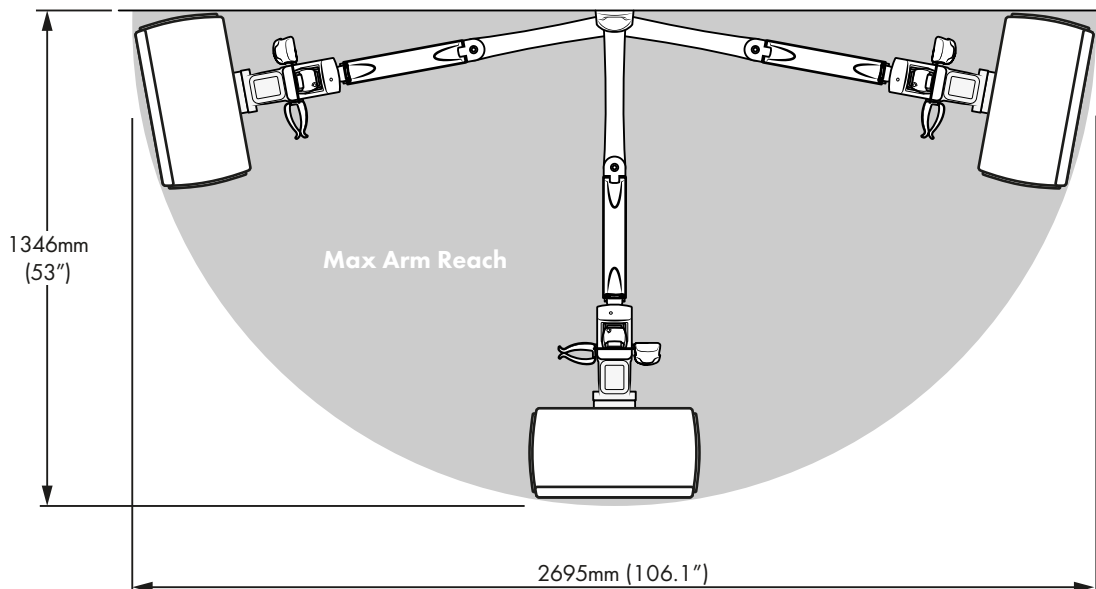

Maximum Movement Range