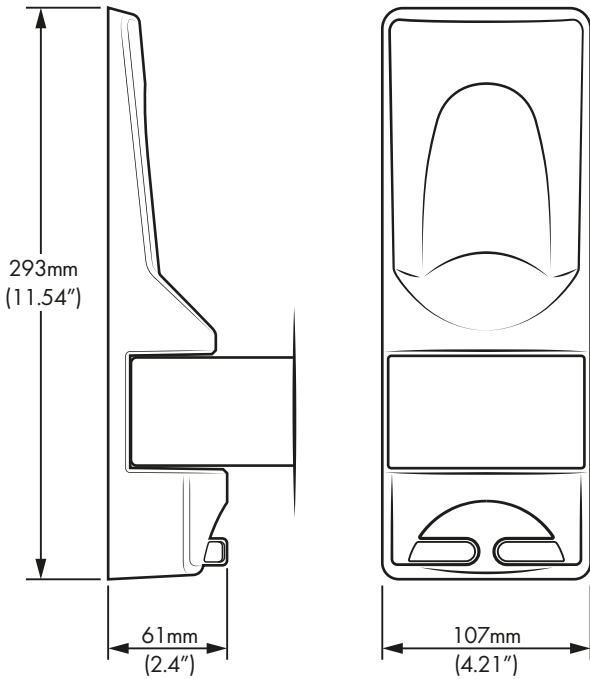

Sit-to-Stand Workstation

Wall Mounted

General Features

Product Weight	11.41Kg (25.16lbs)
Arm Weight Capacity	2 - 8Kg (4.4 - 17.7lbs)
Keyboard Weight Capacity (Max.)	2.5Kg (5.6lbs)
Colour:	Silver
Warranty:	5 Years Limited

205 Westwood Ave, Long Branch, NJ 07740
Phone: 866-94 BOARDS (26273) / (732)-222-1511
Fax: (732)-222-7088 | E-mail: sales@touchboards.com

Range of Arm Movement

Maximum Movement Range

Arm Movement Range

Vertical Screen Movement Range

Screen Mounting Dimensions & Rotation

Keyboard Tray & Mouse Tray

Wall Plate Cover Dimensions

Wall Plate Dimensions