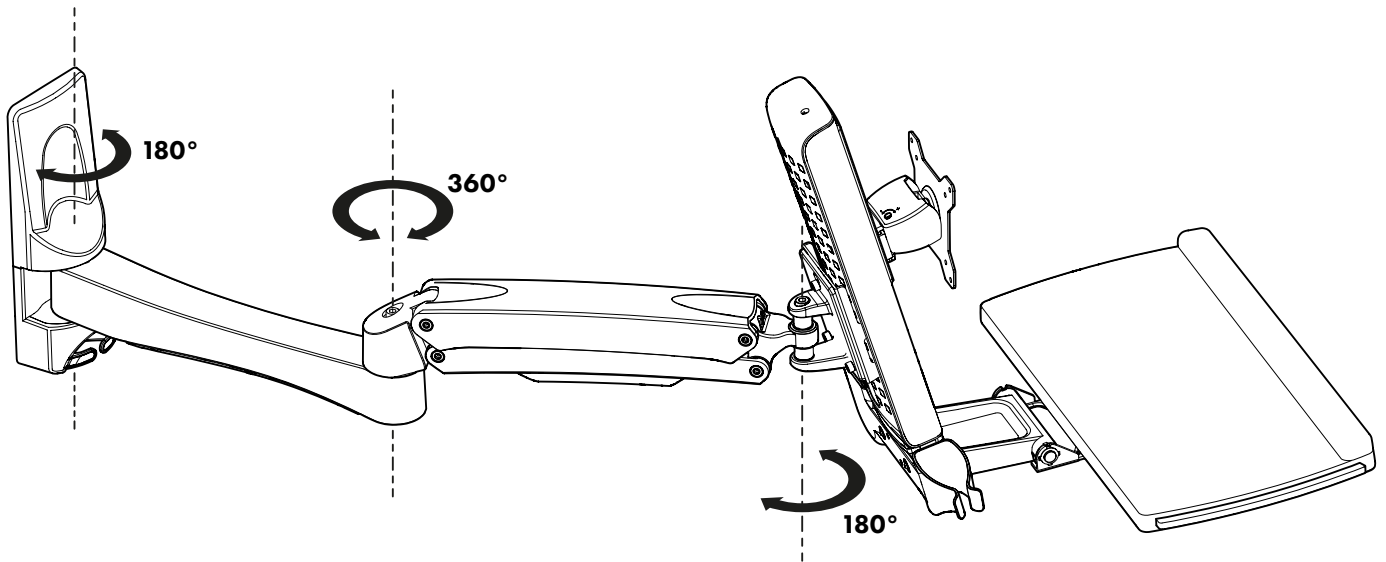

Sit-to-Stand Workstation

Wall Mounted

General Features

Product Weight	11.41Kg (25.16lbs)
Arm Weight Capacity	2 - 8Kg (4.4 - 17.7lbs)
Keyboard Weight Capacity (Max.)	2.5Kg (5.6lbs)
Colour:	Silver
Warranty:	5 Years Limited

205 Westwood Ave, Long Branch, NJ 07740
Phone: 866-94 BOARDS (26273) / (732)-222-1511
Fax: (732)-222-7088 | E-mail: sales@touchboards.com

Range of Arm Movement