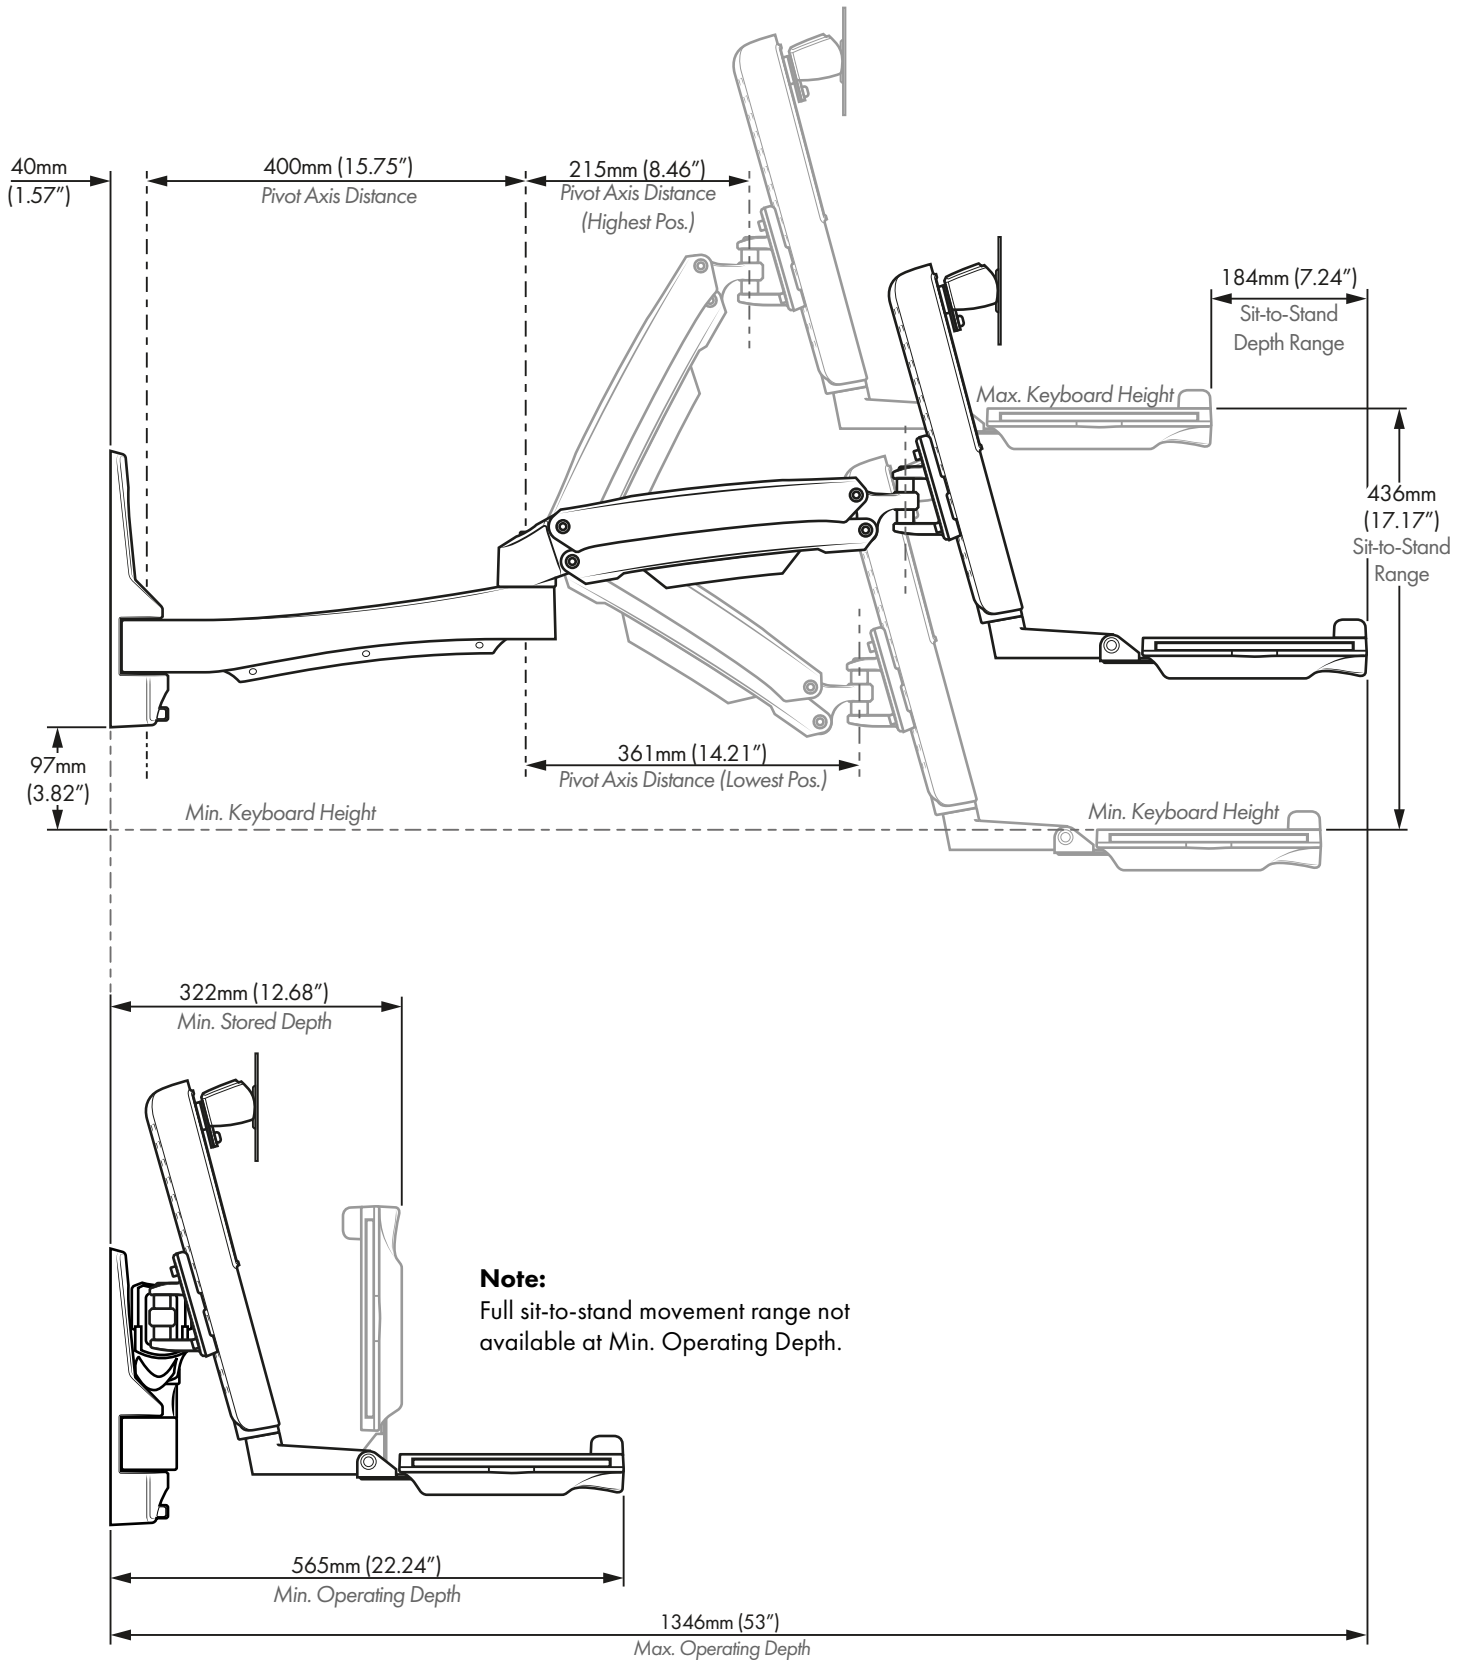

Sit-to-Stand Workstation

Wall Mounted

General Features

Product Weight	11.41Kg (25.16lbs)
Arm Weight Capacity	2 - 8Kg (4.4 - 17.7lbs)
Keyboard Weight Capacity (Max.)	2.5Kg (5.6lbs)
Colour:	Silver
Warranty:	5 Years Limited

205 Westwood Ave, Long Branch, NJ 07740
Phone: 866-94 BOARDS (26273) / (732)-222-1511
Fax: (732)-222-7088 | E-mail: sales@touchboards.com

Range of Arm Movement

Maximum Movement Range

Arm Movement Range

Vertical Screen Movement Range

Screen Mounting Dimensions & Rotation

Keyboard Tray & Mouse Tray

Wall Plate Cover Dimensions

Wall Plate Dimensions