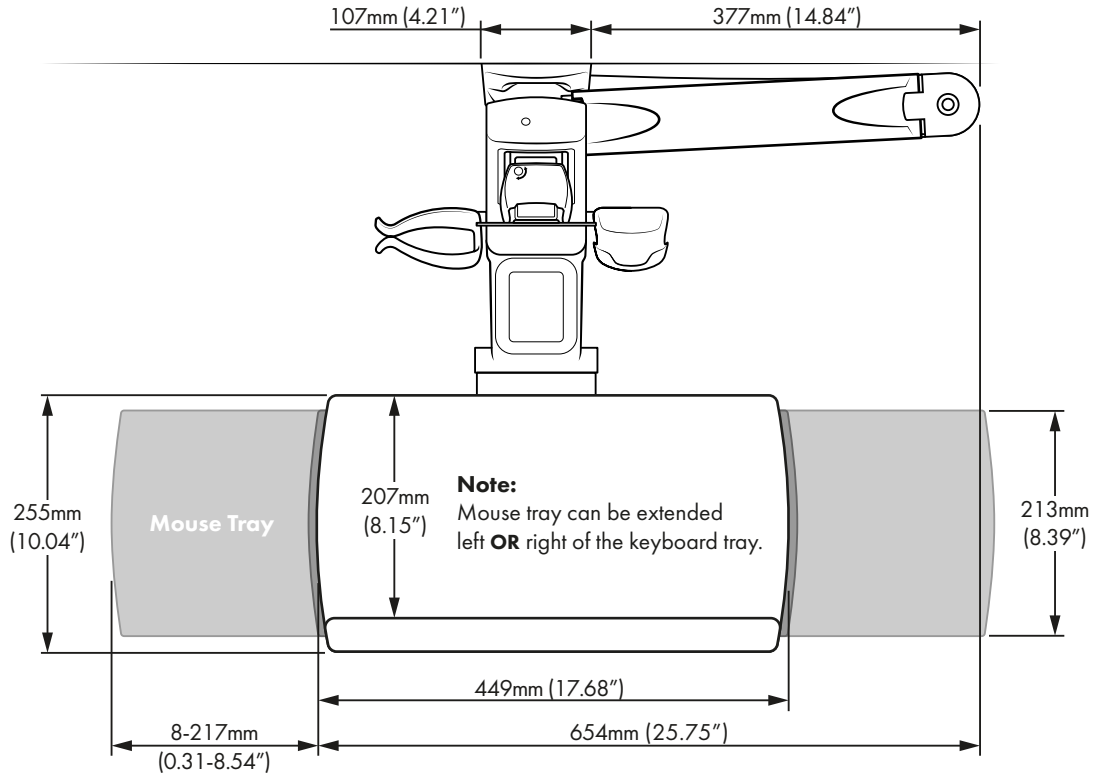

205 Westwood Ave, Long Branch, NJ 07740
Phone: 866-94 BOARDS (26273) / (732)-222-1511
Fax: (732)-222-7088 | E-mail: sales@touchboards.com

Range of Arm Movement

Maximum Movement Range

Arm Movement Range

Vertical Screen Movement Range

Screen Mounting Dimensions & Rotation

Keyboard Tray & Mouse Tray

Wall Plate Cover Dimensions

Wall Plate Dimensions