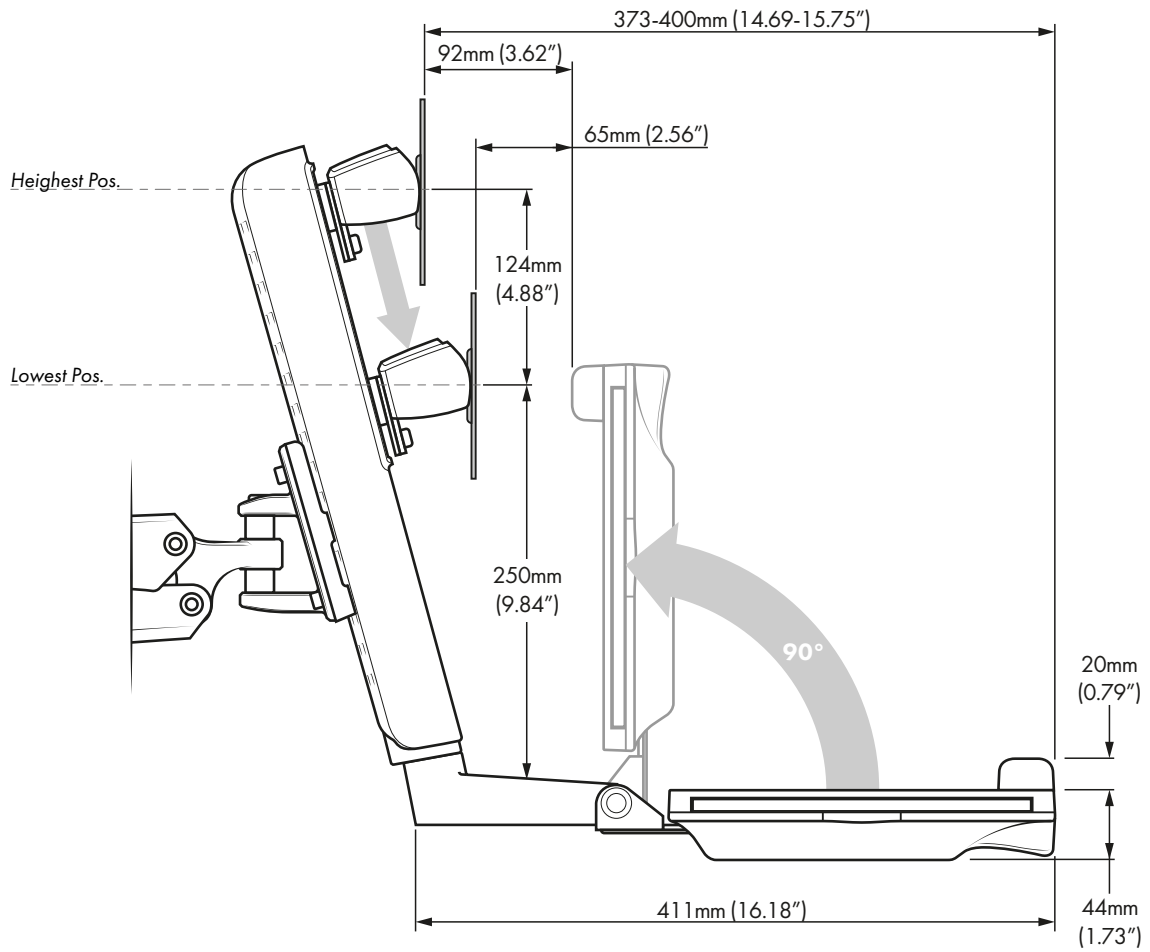

Sit-to-Stand Workstation

Wall Mounted

General Features

Product Weight	11.41Kg (25.16lbs)
Arm Weight Capacity	2 - 8Kg (4.4 - 17.7lbs)
Keyboard Weight Capacity (Max.)	2.5Kg (5.6lbs)
Colour:	Silver
Warranty:	5 Years Limited

205 Westwood Ave, Long Branch, NJ 07740
Phone: 866-94 BOARDS (26273) / (732)-222-1511
Fax: (732)-222-7088 | E-mail: sales@touchboards.com

Range of Arm Movement

Maximum Movement Range

Arm Movement Range

Vertical Screen Movement Range

Screen Mounting Dimensions & Rotation

Keyboard Tray & Mouse Tray

Wall Plate Cover Dimensions

Wall Plate Dimensions