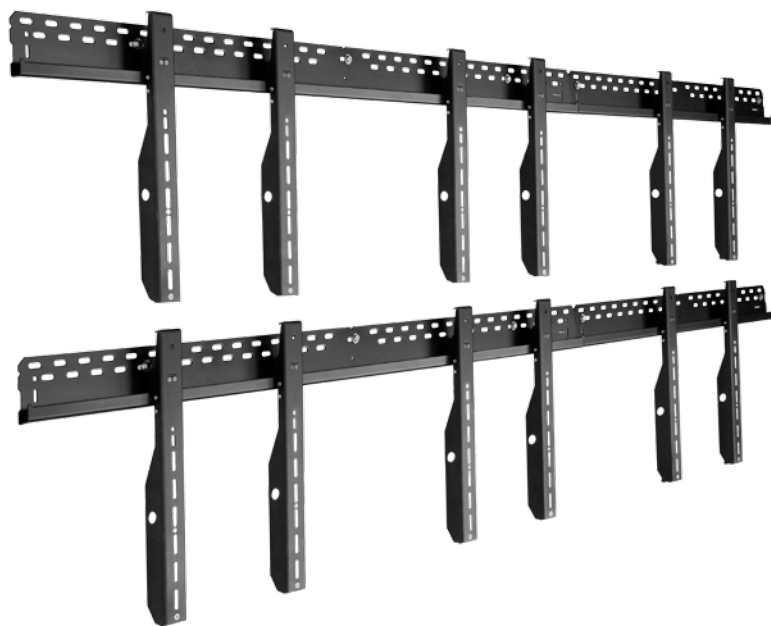

Advertising

Capture eyeballs with immersive multi-screen displays

The age of bossy 'interruption marketing' is being overtaken by 'permission marketing.' That means you only get a few moments to grab your audiences with captivating and immersive audio-visual experiences, before they eyeball their smartphones again.

Modular video wall installations from single to infinite displays are particularly suited to public spaces and in-store environments.