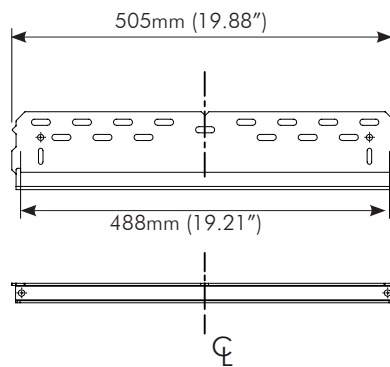

TH-VWV
TH-VWVP
TH-VWP-050
TH-VWP-080
TH-VWP-100
TH-VWP-160

Technical Specifications

Universal Video Wall

General Features

Maximum Weight: 165kg (363lbs) per display	Screen Orientation: Landscape or Portrait	Color: Black	VESA support: Horizontal- Unlimited Vertical- TH-VWV 200-400mm TH-VWVP 200-800mm
Height Adjustment: ±5mm	Warranty: 10 years	Min Screen Size: 32"	

Dimensions

TH-VWP-100
(Landscape)

TH-VWP-160
(Landscape)

TH-VWP-050
(Portrait)

TH-VWP-080
(Portrait)

TH-VWV
(Landscape)

TH-VWVP
(Portrait)

No portion of this document or any artwork contained herein should be reproduced in any way without the express written consent of Atdec Pty Ltd. Due to continuing product development, the manufacturer reserves the right to alter specifications without notice. Published 04.09.15 ©