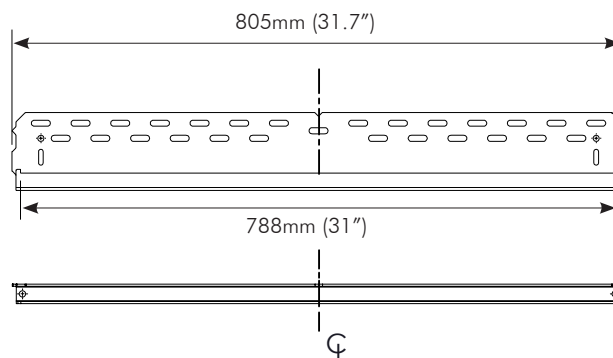

TH-VWV
TH-VWVP
TH-VWP-050
TH-VWP-080
TH-VWP-100
TH-VWP-160

Technical Specifications

Universal Video Wall

General Features

Maximum Weight: 165kg (363lbs) per display	Screen Orientation: Landscape or Portrait	Color: Black	VESA support: Horizontal- Unlimited Vertical- TH-VWV 200-400mm TH-VWVP 200-800mm
Height Adjustment: ±5mm	Warranty: 10 years	Min Screen Size: 32"	

Dimensions

TH-VWP-100
(Landscape)

TH-VWP-160
(Landscape)

TH-VWP-050
(Portrait)

TH-VWP-080
(Portrait)

TH-VWV
(Landscape)

TH-VWVP
(Portrait)

No portion of this document or any artwork contained herein should be reproduced in any way without the express written consent of Atdec Pty Ltd. Due to continuing product development, the manufacturer reserves the right to alter specifications without notice. Published 04.09.15 ©