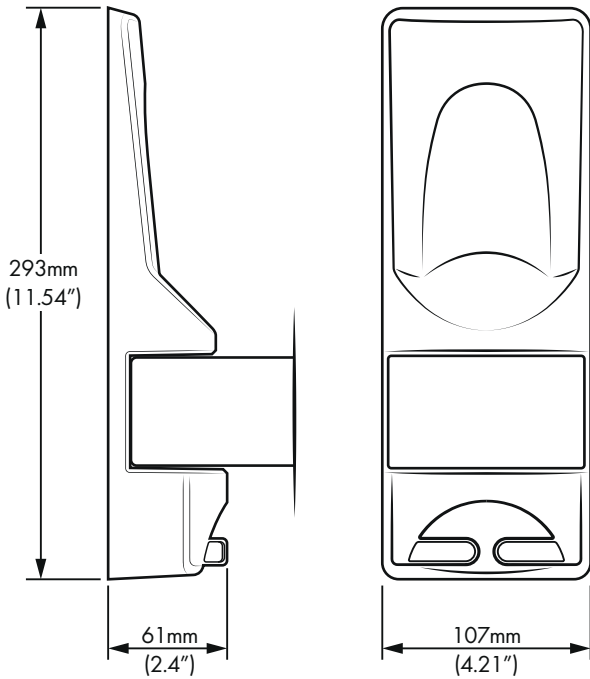

Sit-to-Stand Workstation - Antimicrobial Wall Mounted

General Features

Product Weight 11.41Kg (25.16lbs)
Arm Weight Capacity 2 - 8Kg (4.4 - 17.7lbs)
Keyboard Weight Capacity (Max.) 2.5Kg (5.6lbs)

Colour: Silver

Warranty: 5 Years Limited

Range of Arm Movement

Maximum Movement Range

Arm Movement Range

Vertical Screen Movement Range

Screen Mount / VESA Head

Screen Mounting Dimensions & Rotation

Screen Rotation Options

Wall Plate Cover Dimensions

Wall Plate Dimensions