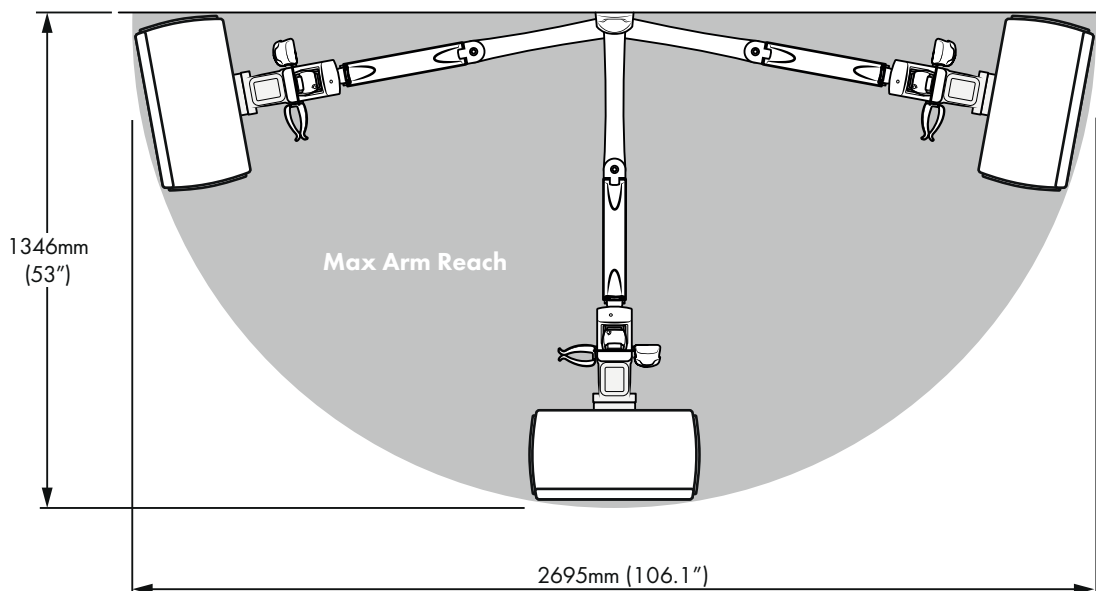

Sit-to-Stand Workstation - Antimicrobial Wall Mounted

General Features

Product Weight 11.41Kg (25.16lbs)
Arm Weight Capacity 2 - 8Kg (4.4 - 17.7lbs)
Keyboard Weight Capacity (Max.) 2.5Kg (5.6lbs)

Colour: Silver

Warranty: 5 Years Limited

Range of Arm Movement

Maximum Movement Range

Arm Movement Range

Vertical Screen Movement Range

Screen Mount / VESA Head

Screen Mounting Dimensions & Rotation

Screen Rotation Options

Wall Plate Cover Dimensions

Wall Plate Dimensions