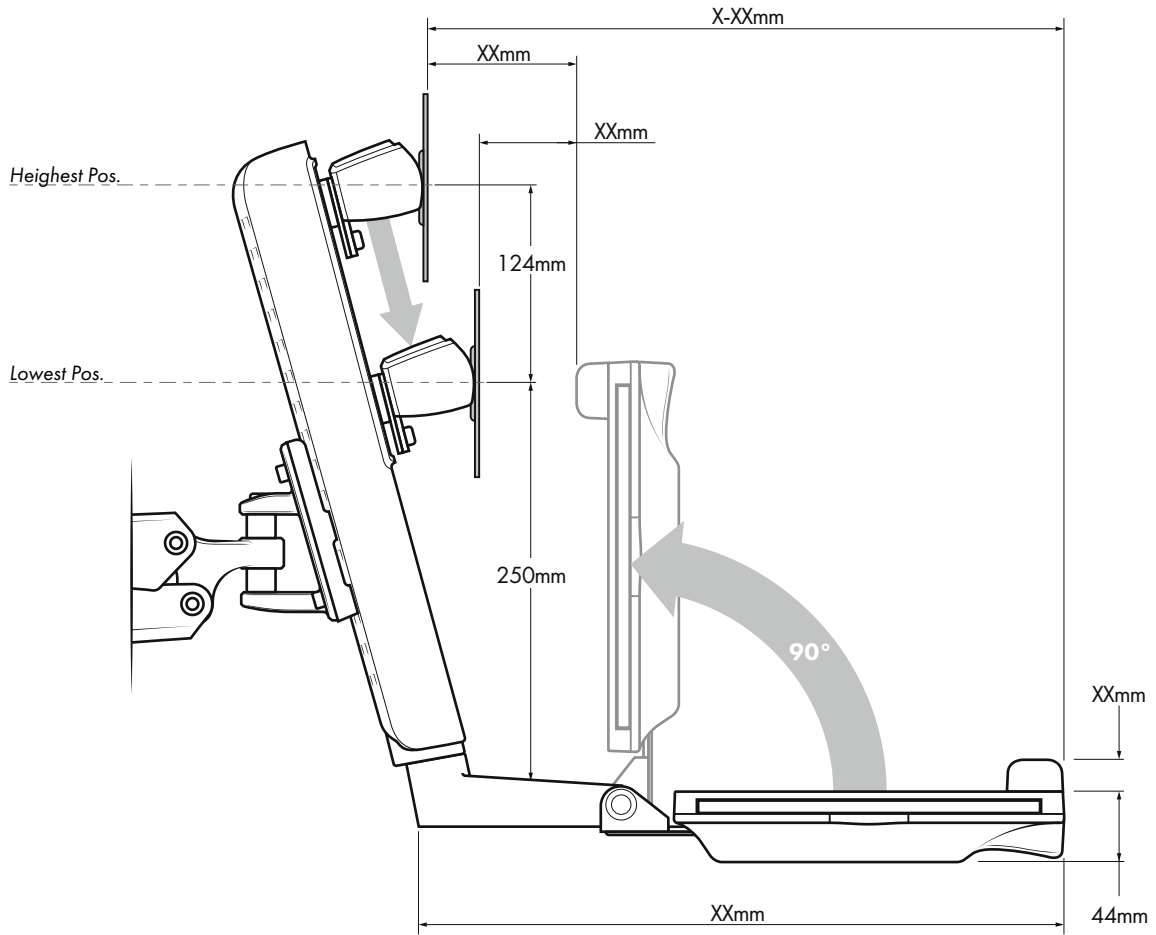

Sit-to-Stand Workstation - Antimicrobial Wall Mounted

General Features

Product Weight 11.41Kg (25.16lbs)
Arm Weight Capacity 2 - 8Kg (4.4 - 17.7lbs)
Keyboard Weight Capacity (Max.) 2.5Kg (5.6lbs)

Colour: Silver

Warranty: 5 Years Limited

Range of Arm Movement

Maximum Movement Range

Arm Movement Range

Vertical Screen Movement Range

Screen Mount / VESA Head

Screen Mounting Dimensions & Rotation

Screen Rotation Options

Wall Plate Cover Dimensions

Wall Plate Dimensions