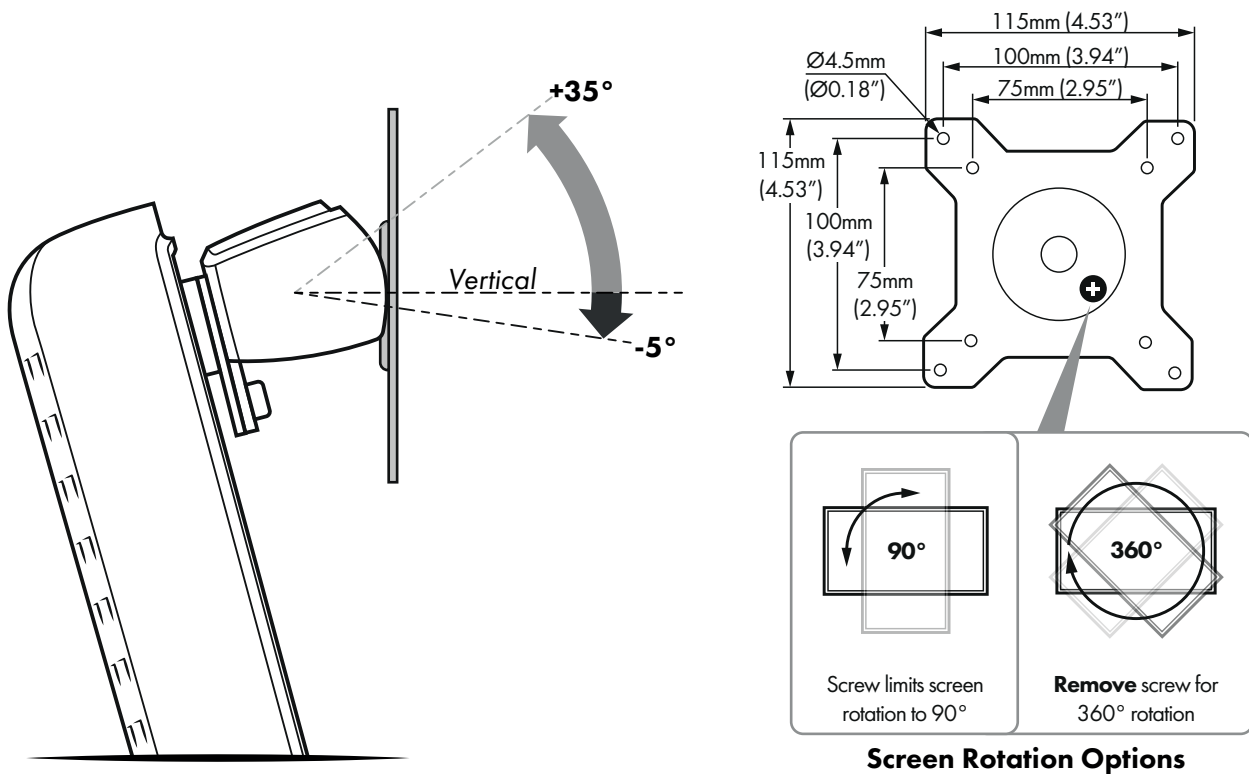

Warranty: 5 Years Limited

Range of Arm Movement

Maximum Movement Range

Arm Movement Range

Vertical Screen Movement Range

Screen Mount / VESA Head

Screen Mounting Dimensions & Rotation

Screen Rotation Options

Wall Plate Cover Dimensions

Wall Plate Dimensions