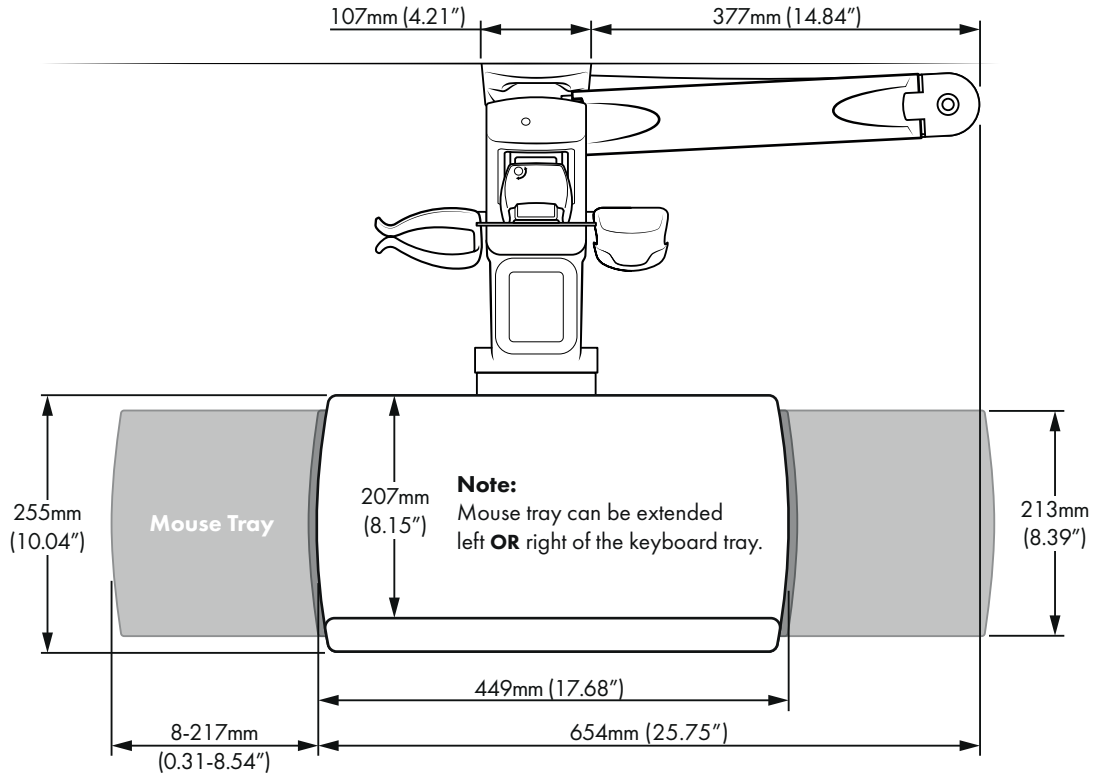

Sit-to-Stand Workstation - Antimicrobial Wall Mounted

General Features

Product Weight 11.41Kg (25.16lbs)
Arm Weight Capacity 2 - 8Kg (4.4 - 17.7lbs)
Keyboard Weight Capacity (Max.) 2.5Kg (5.6lbs)

Colour: Silver

Warranty: 5 Years Limited

Range of Arm Movement

Maximum Movement Range

Arm Movement Range

Vertical Screen Movement Range

Screen Mount / VESA Head

Screen Mounting Dimensions & Rotation

Screen Rotation Options

Wall Plate Cover Dimensions

Wall Plate Dimensions