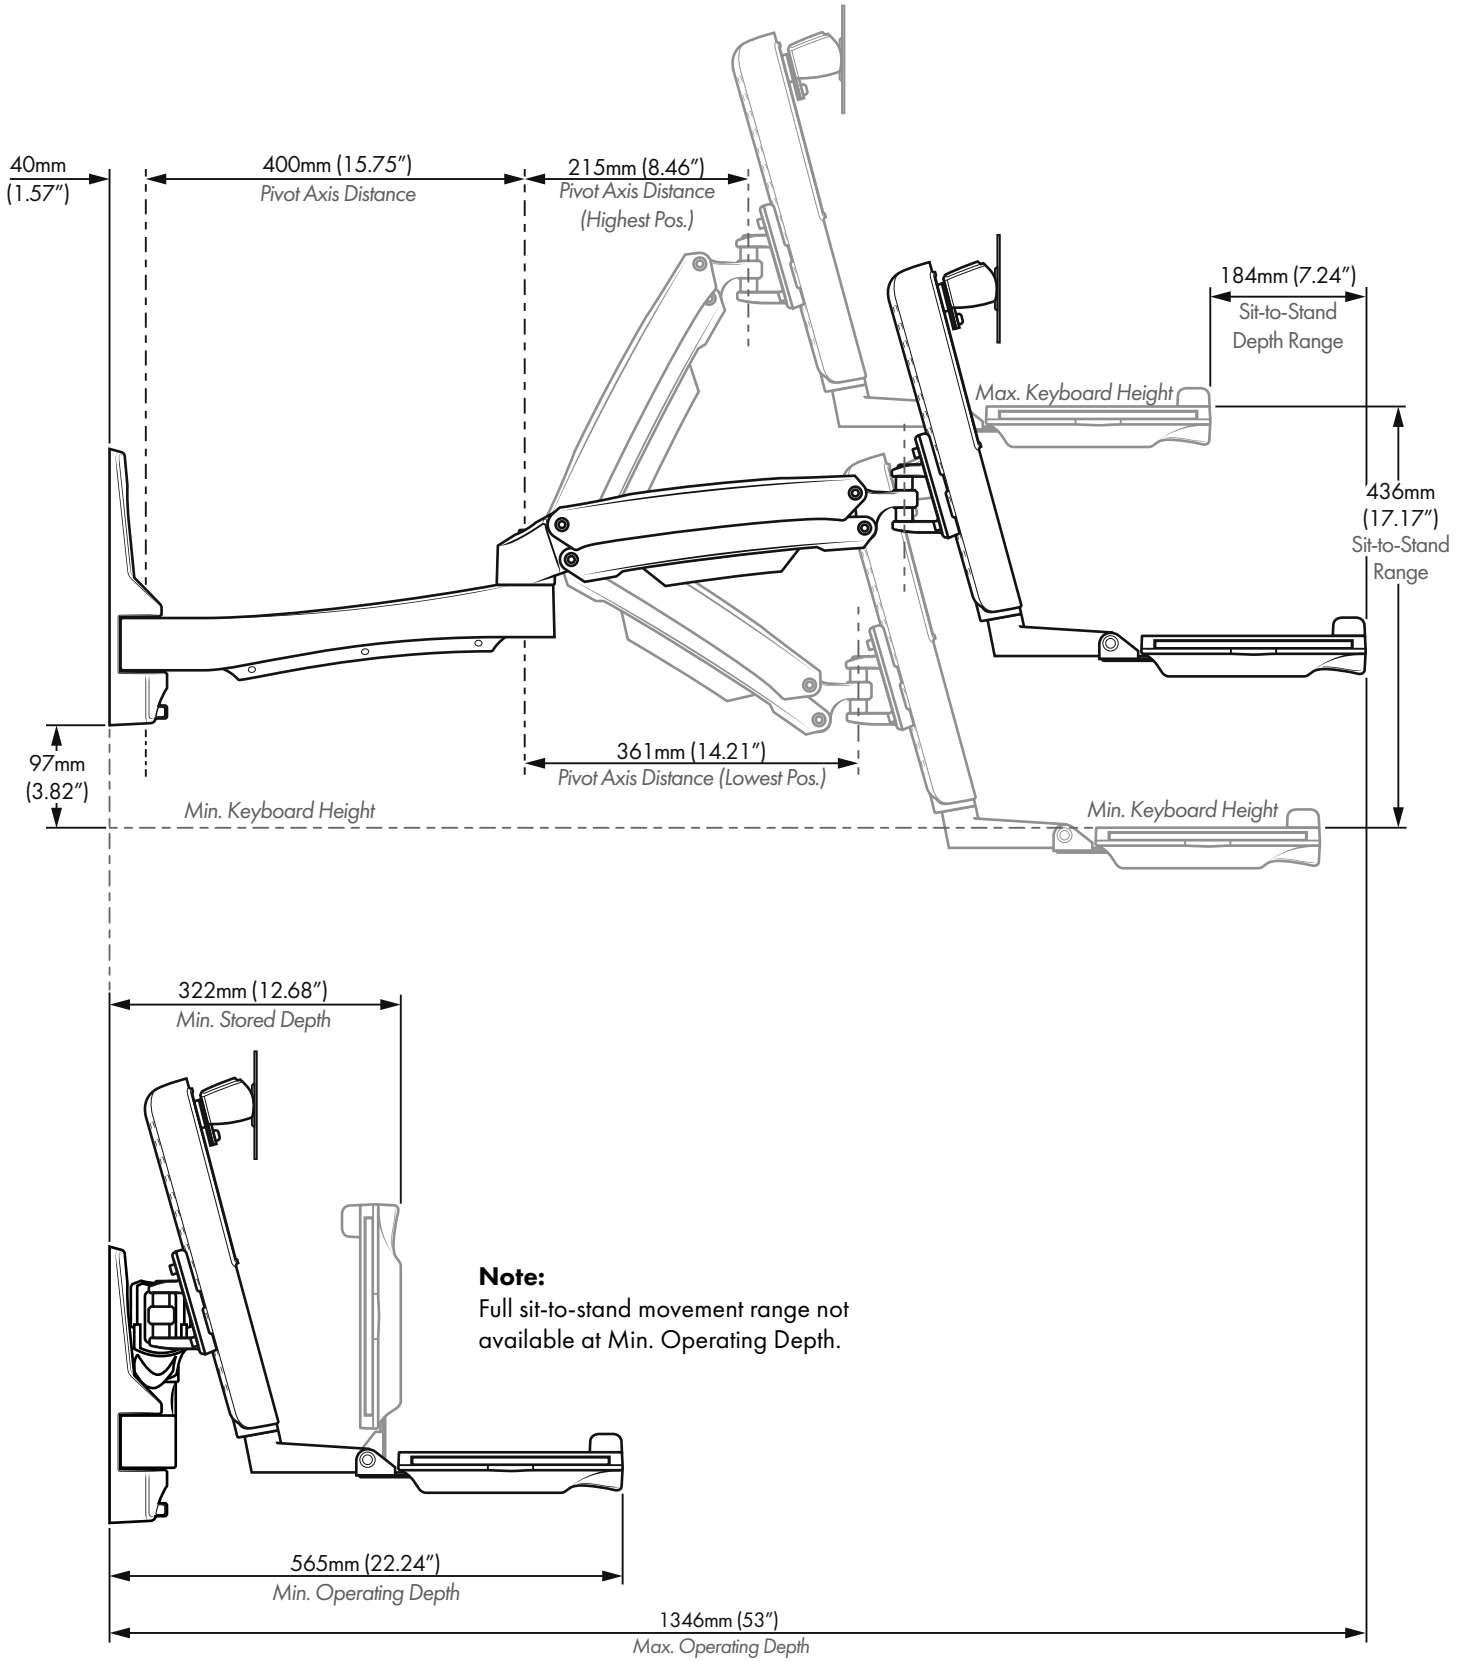

Sit-to-Stand Workstation - Antimicrobial Wall Mounted

General Features

Product Weight 11.41Kg (25.16lbs)
Arm Weight Capacity 2 - 8Kg (4.4 - 17.7lbs)
Keyboard Weight Capacity (Max.) 2.5Kg (5.6lbs)

Colour: Silver

Warranty: 5 Years Limited

Range of Arm Movement

Maximum Movement Range

Arm Movement Range

Vertical Screen Movement Range

Screen Mount / VESA Head

Screen Mounting Dimensions & Rotation

Screen Rotation Options

Wall Plate Cover Dimensions

Wall Plate Dimensions