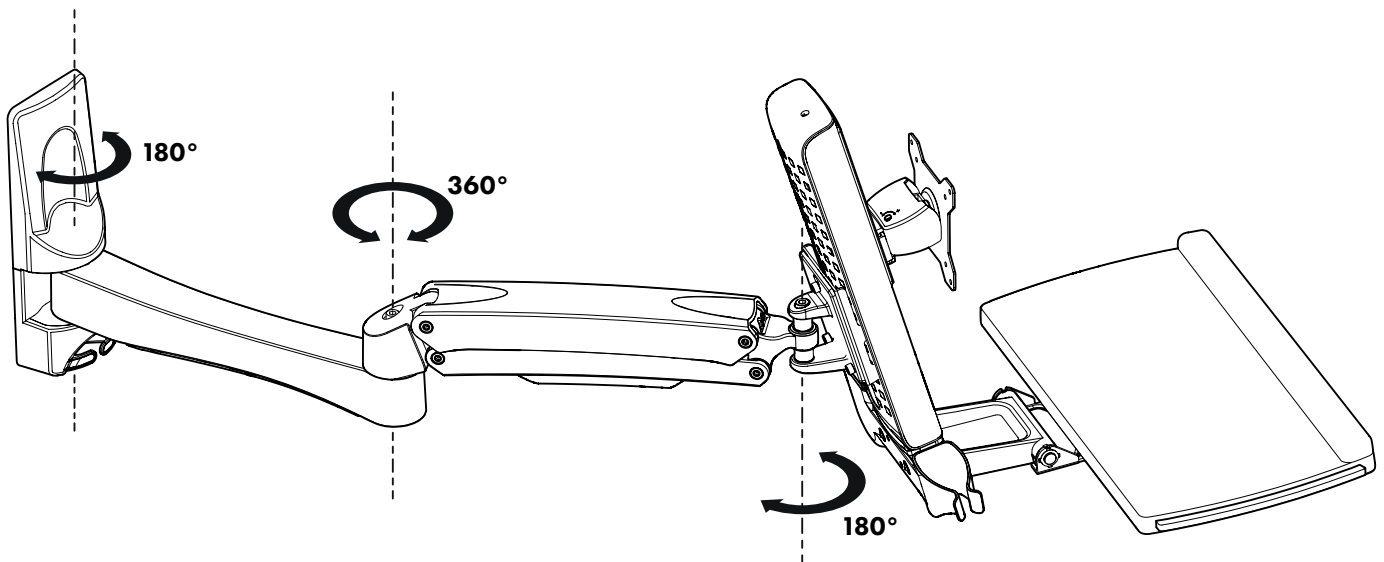

Sit-to-Stand Workstation - Antimicrobial Wall Mounted

General Features

Product Weight 11.41Kg (25.16lbs)
Arm Weight Capacity 2 - 8Kg (4.4 - 17.7lbs)
Keyboard Weight Capacity (Max.) 2.5Kg (5.6lbs)

Colour: Silver

Warranty: 5 Years Limited

Range of Arm Movement

Maximum Movement Range

Arm Movement Range

Vertical Screen Movement Range

Screen Mount / VESA Head

Screen Mounting Dimensions & Rotation

Screen Rotation Options

Wall Plate Cover Dimensions

Wall Plate Dimensions