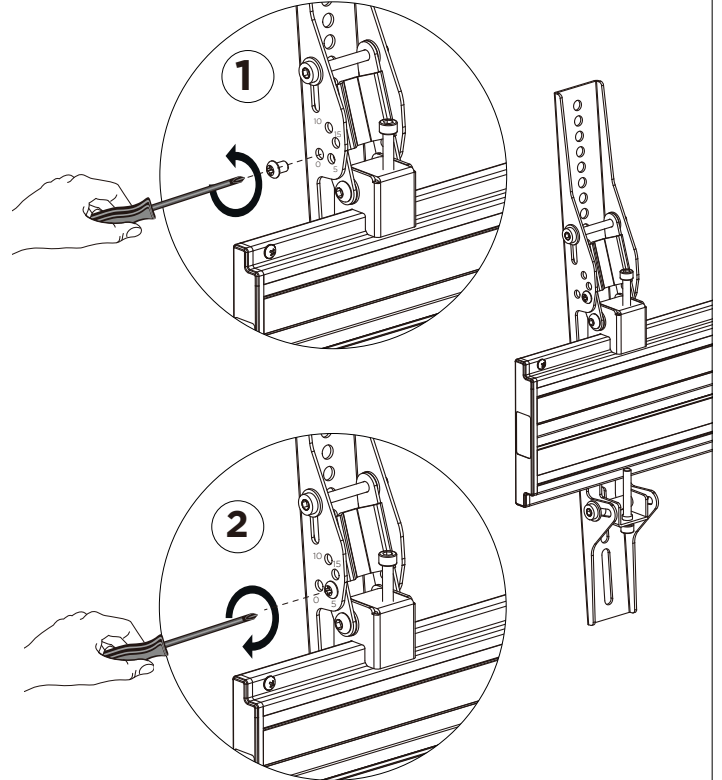

VESA 400 Tilt Brackets

COMPONENT CHECKLIST

Item	Name	QTY
A1	M5 x 15mm Screw	4
A2	M6 x 15mm Screw	4
A3	M8 x 15mm Screw	4
A4	M6 Washer	4
B	Tilt Bracket - Right	1
C	Tilt Bracket - Left	1

PRODUCT DIMENSIONS

INSTALLATION INSTRUCTION

Tilt 0°

Tilt 5°

Tilt 10°

Tilt 15°