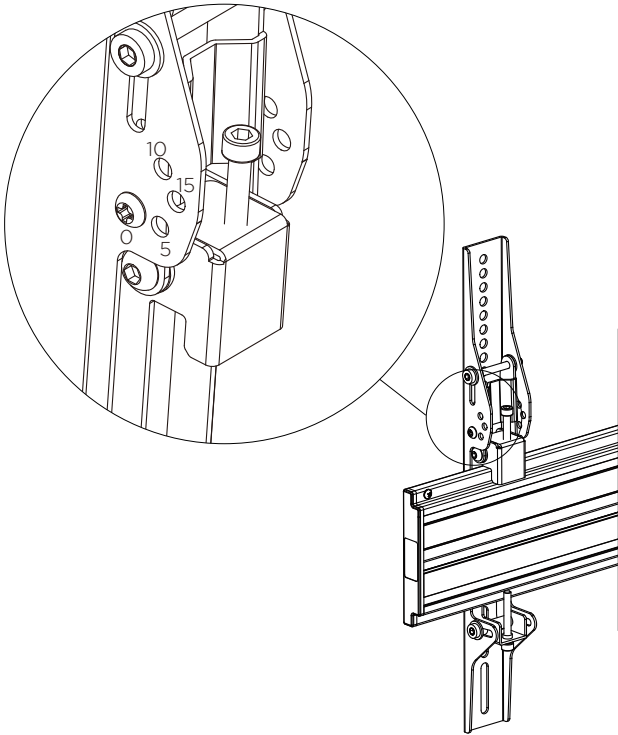

VESA 400 Tilt Brackets

COMPONENT CHECKLIST

Item	Name	QTY
A1	M5 x 15mm Screw	4
A2	M6 x 15mm Screw	4
A3	M8 x 15mm Screw	4
A4	M6 Washer	4
B	Tilt Bracket - Right	1
C	Tilt Bracket - Left	1

PRODUCT DIMENSIONS

INSTALLATION INSTRUCTION

Tilt 0°

Tilt 5°

Tilt 10°

Tilt 15°