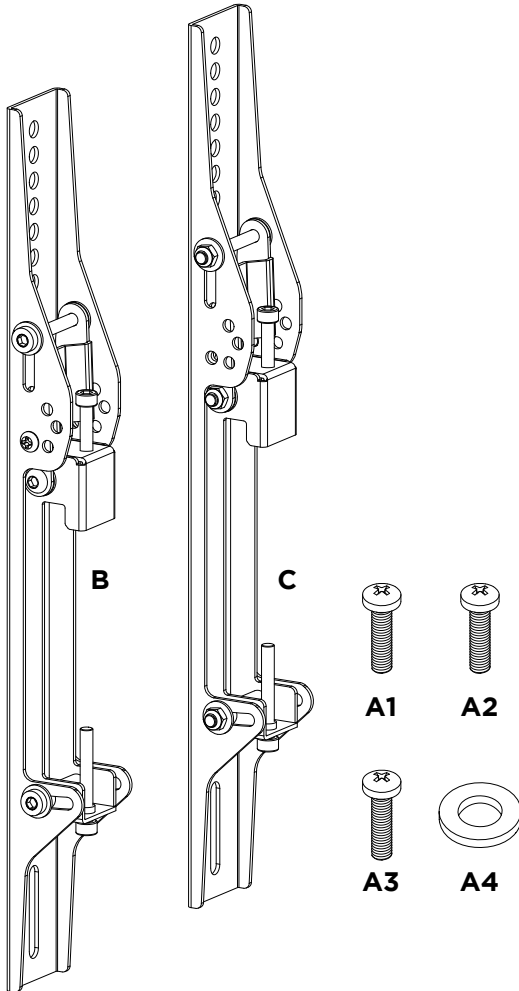

VESA 400 Tilt Brackets

COMPONENT CHECKLIST

Item	Name	QTY
A1	M5 x 15mm Screw	4
A2	M6 x 15mm Screw	4
A3	M8 x 15mm Screw	4
A4	M6 Washer	4
B	Tilt Bracket - Right	1
C	Tilt Bracket - Left	1

PRODUCT DIMENSIONS

INSTALLATION INSTRUCTION

Tilt 0°

Tilt 5°

Tilt 10°

Tilt 15°