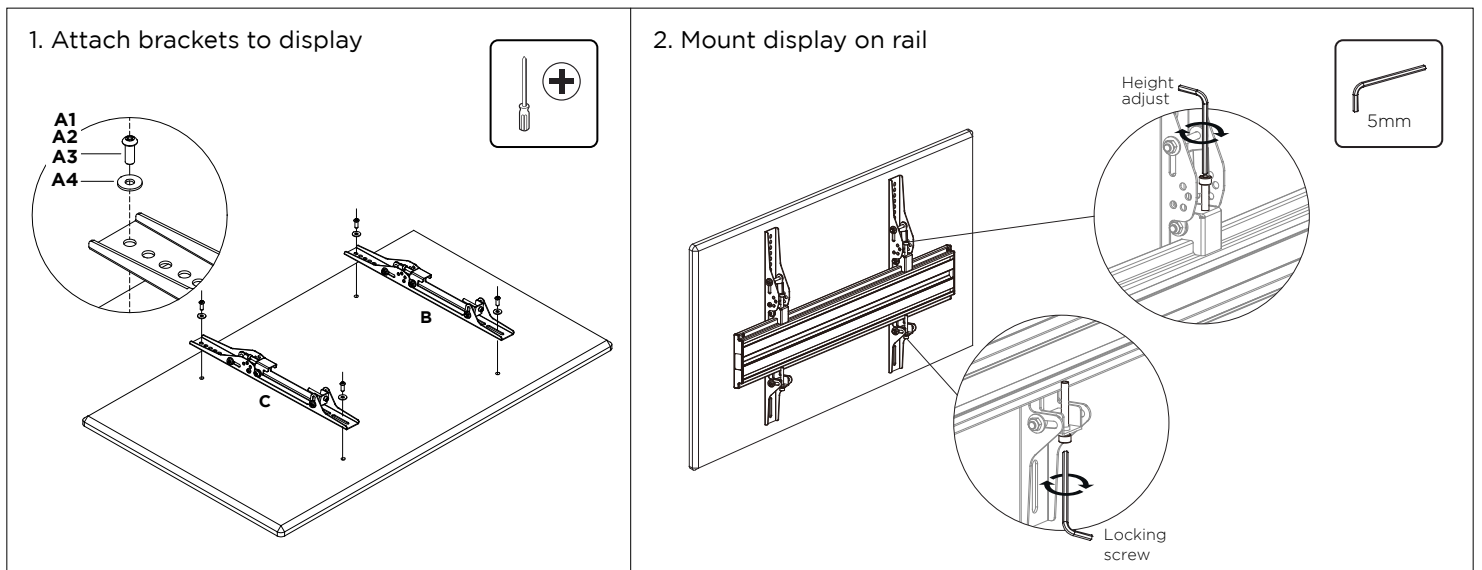

VESA 400 Tilt Brackets

COMPONENT CHECKLIST

Item	Name	QTY
A1	M5 x 15mm Screw	4
A2	M6 x 15mm Screw	4
A3	M8 x 15mm Screw	4
A4	M6 Washer	4
B	Tilt Bracket - Right	1
C	Tilt Bracket - Left	1

PRODUCT DIMENSIONS

INSTALLATION INSTRUCTION

Tilt 0°

Tilt 5°

Tilt 10°

Tilt 15°