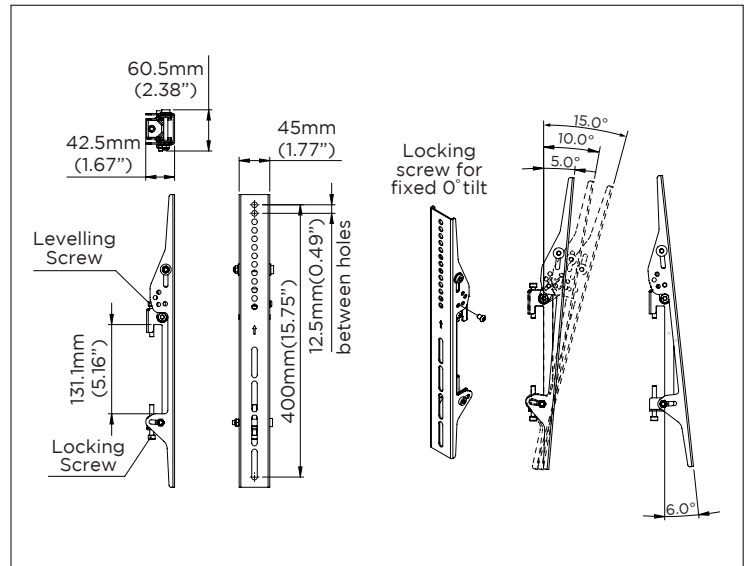

VESA 400 Tilt Brackets

COMPONENT CHECKLIST

Item	Name	QTY
A1	M5 x 15mm Screw	4
A2	M6 x 15mm Screw	4
A3	M8 x 15mm Screw	4
A4	M6 Washer	4
B	Tilt Bracket - Right	1
C	Tilt Bracket - Left	1

PRODUCT DIMENSIONS

INSTALLATION INSTRUCTION

Tilt 0°

Tilt 5°

Tilt 10°

Tilt 15°