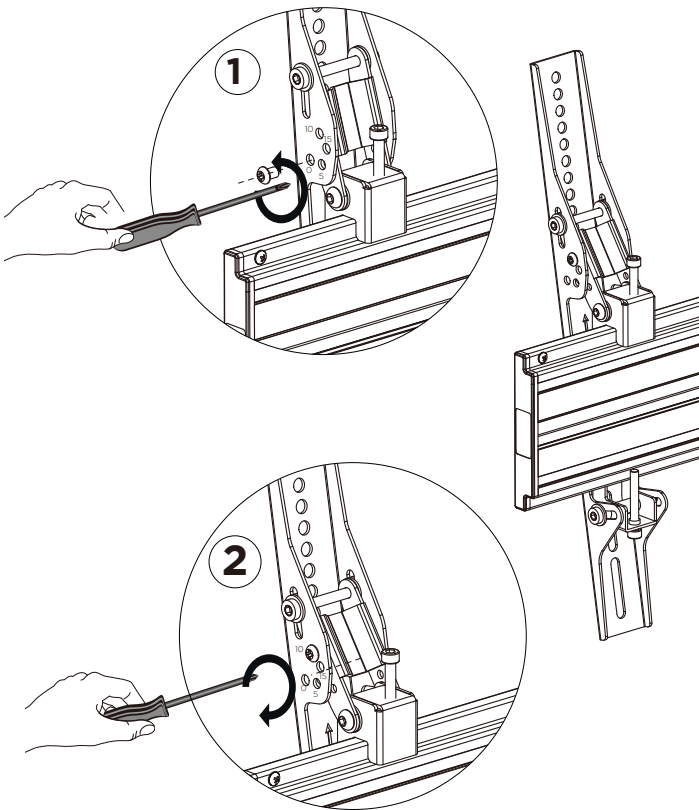

VESA 400 Tilt Brackets

COMPONENT CHECKLIST

Item	Name	QTY
A1	M5 x 15mm Screw	4
A2	M6 x 15mm Screw	4
A3	M8 x 15mm Screw	4
A4	M6 Washer	4
B	Tilt Bracket - Right	1
C	Tilt Bracket - Left	1

PRODUCT DIMENSIONS

INSTALLATION INSTRUCTION

Tilt 0°

Tilt 5°

Tilt 10°

Tilt 15°