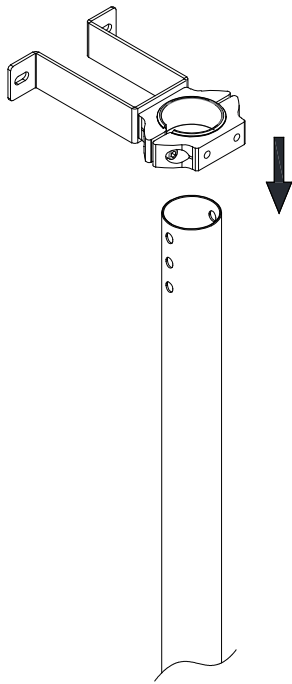

# Pole Wall Fixture

## COMPONENT CHECKLIST

Item	Name	QTY
A	Pole Mount for Wall	1
B	M8 Washer	2
C	Coach Screw	2
D	Plastic Anchor	2
E	6mm Allen Key	1

## PRODUCT DIMENSIONS

# INSTALLATION INSTRUCTION

1. Pass wall fixture over pole

2. Tighten collar onto pole

3a. Wood

3b. Brick or concrete