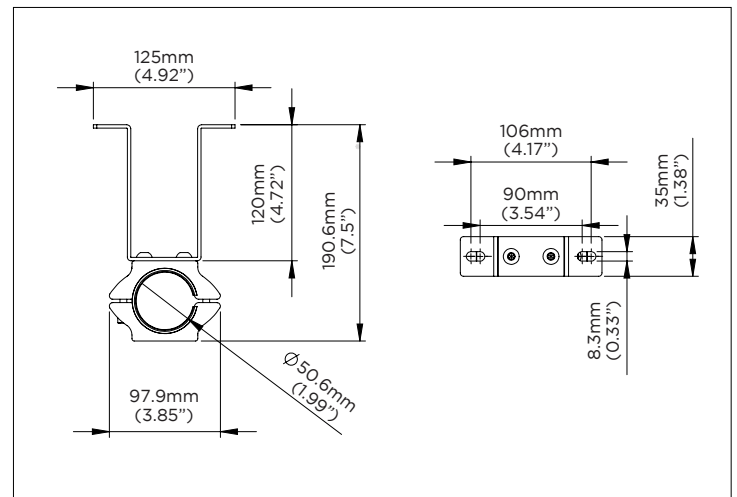

# Pole Wall Fixture

## COMPONENT CHECKLIST

Item	Name	QTY
A	Pole Mount for Wall	1
B	M8 Washer	2
C	Coach Screw	2
D	Plastic Anchor	2
E	6mm Allen Key	1

## PRODUCT DIMENSIONS