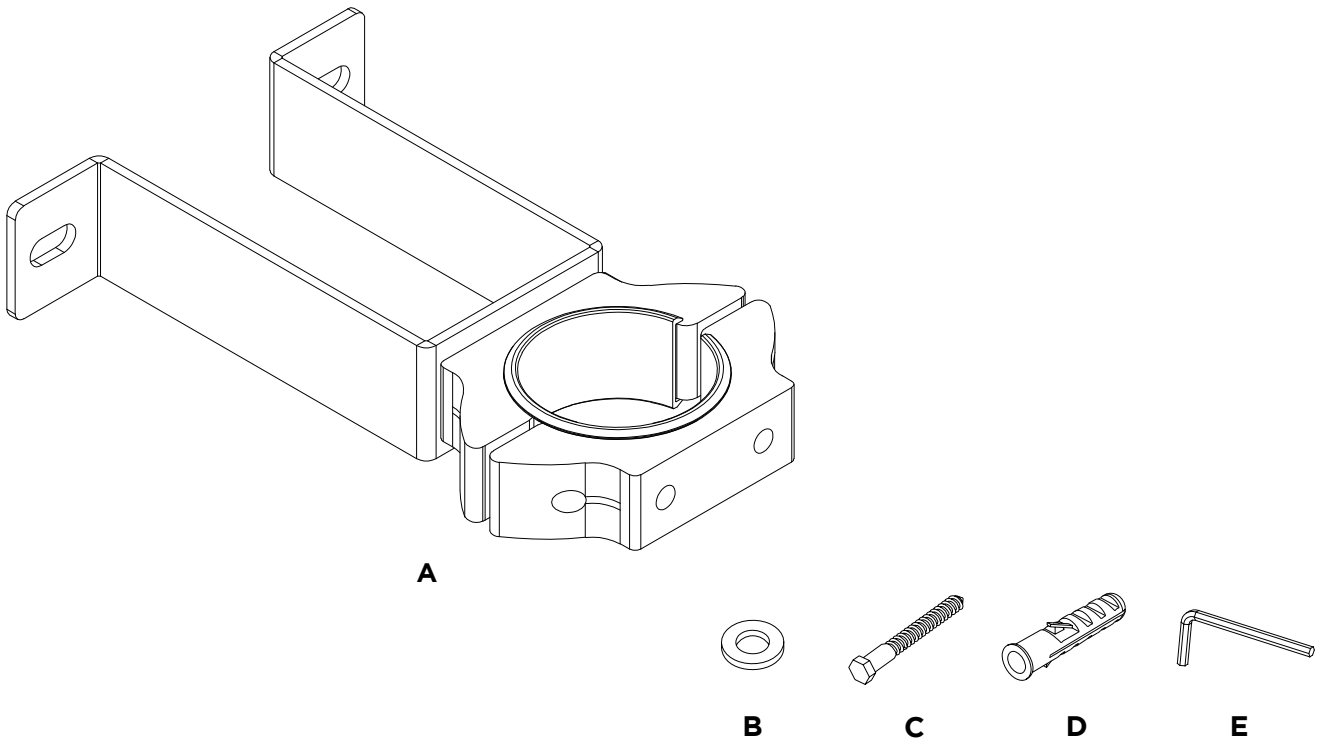

# Pole Wall Fixture

## COMPONENT CHECKLIST

Item	Name	QTY
A	Pole Mount for Wall	1
B	M8 Washer	2
C	Coach Screw	2
D	Plastic Anchor	2
E	6mm Allen Key	1

## PRODUCT DIMENSIONS