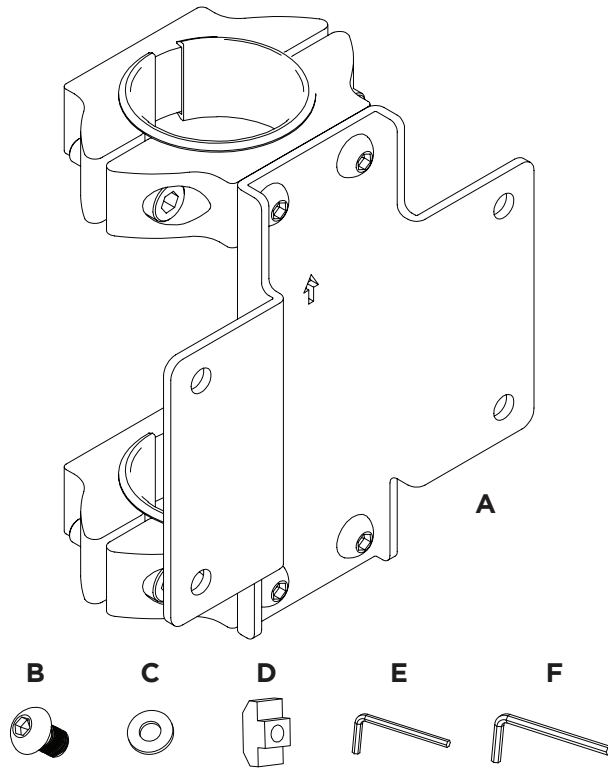

Rail Pole Joiner

COMPONENT CHECKLIST

Item	Name	QTY
A	Rail-Pole Plate	1
B	M8 x 12mm Screw	4
C	M8 Washer	4
D	M8 Sliding Nut	4
E	5mm Allen Key	1
F	6mm Allen Key	1

PRODUCT DIMENSIONS

INSTALLATION INSTRUCTION