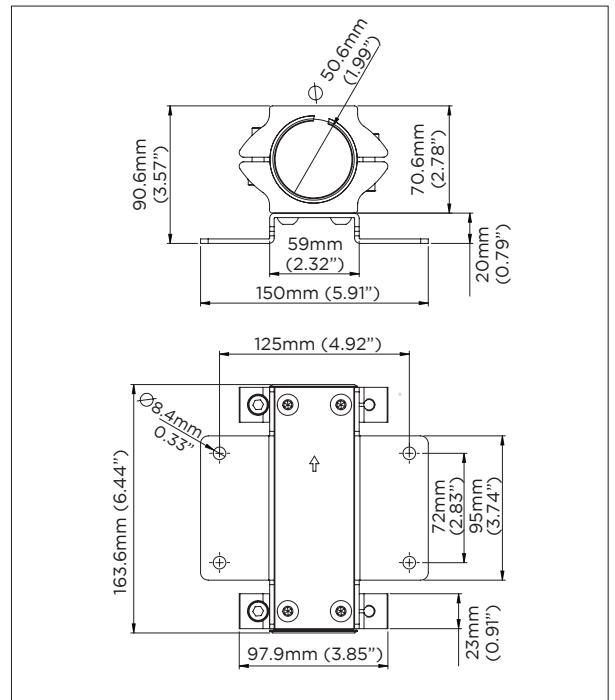

Rail Pole Joiner

COMPONENT CHECKLIST

Item	Name	QTY
A	Rail-Pole Plate	1
B	M8 x 12mm Screw	4
C	M8 Washer	4
D	M8 Sliding Nut	4
E	5mm Allen Key	1
F	6mm Allen Key	1

PRODUCT DIMENSIONS

INSTALLATION INSTRUCTION