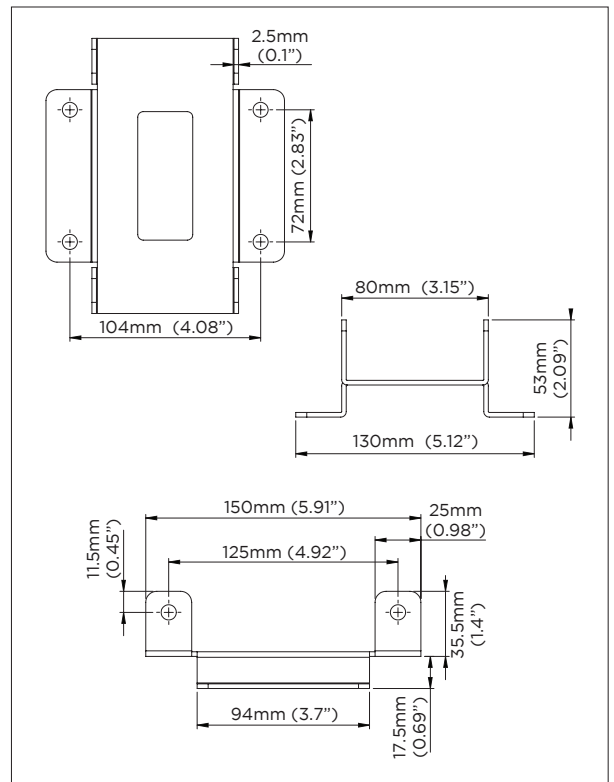

Rail Upright Joiner

COMPONENT CHECKLIST

Item	Name	QTY
A	Rail Joining Plate	1
B	M8 Washer	8
C	M8 x 12mm Screw	8
D	M8 Sliding Nut	8
E	5mm Allen Key	1

PRODUCT DIMENSIONS

INSTALLATION INSTRUCTION