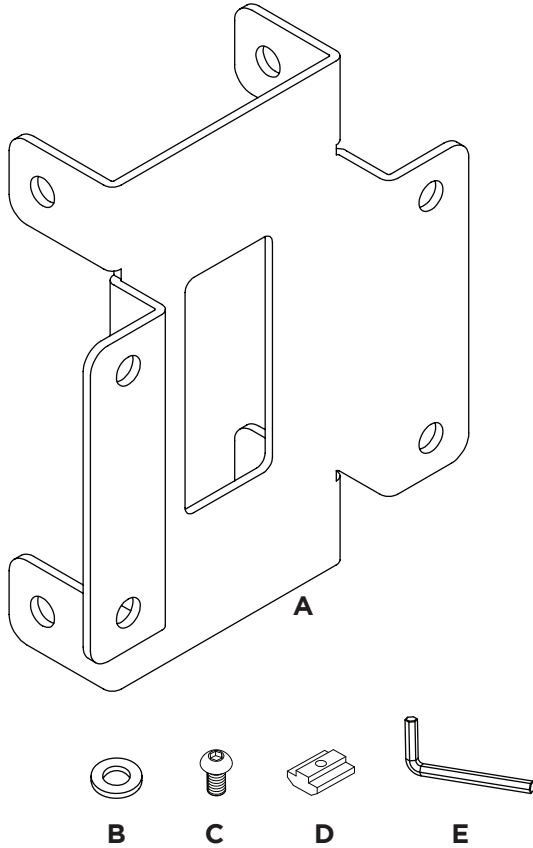

Rail Upright Joiner

COMPONENT CHECKLIST

Item	Name	QTY
A	Rail Joining Plate	1
B	M8 Washer	8
C	M8 x 12mm Screw	8
D	M8 Sliding Nut	8
E	5mm Allen Key	1

PRODUCT DIMENSIONS

INSTALLATION INSTRUCTION