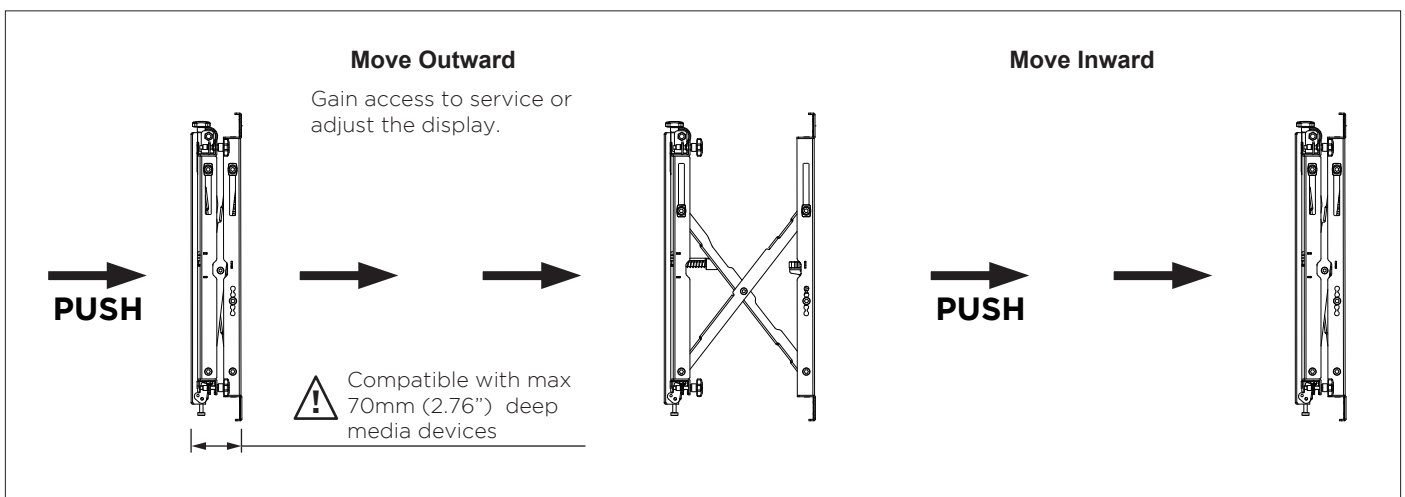

Pop-Out Video Wall Mount

FEATURES

MOVEMENT

PRODUCT DIMENSIONS

Front View

Without VESA Adaptor

With VESA Adaptor (Landscape)

With VESA Adaptor (Portrait)

Side View

Extended

Closed

Note:

*Additional 15mm (0.59") when the VESA Adaptors are installed

SPECIFICATIONS

Maximum load

50kg (110lbs)

VESA mounting

100x100 to 400x400 (infinite VESA width within range)

(with included adaptors)

up to 600x400 or 400x600

Flat to wall depth

MIN 88mm (3.46") (*+15mm (0.59") with VESA adaptors)

Popped out depth

MAX 277mm (10.91")(*+15mm (0.59") with VESA adaptors)

Colour

Black

Adjustment

Lateral

+/-7mm (0.28") (with a 400mm width VESA)

Vertical

+10 (0.39")/-0mm