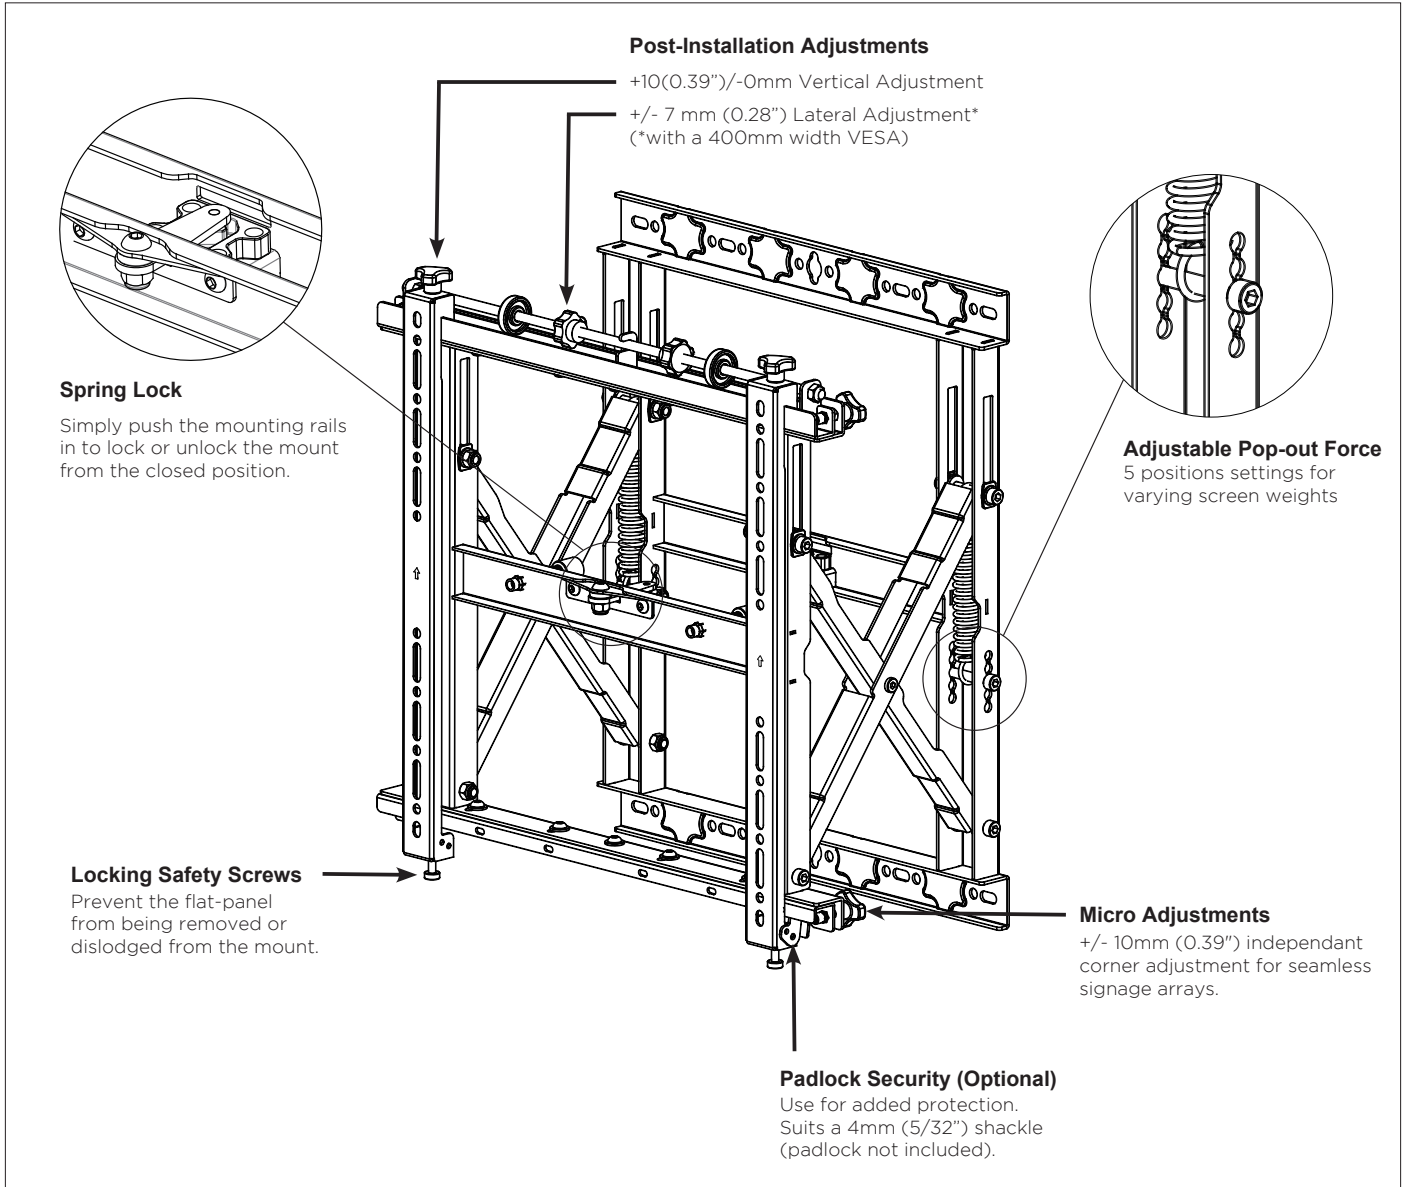

Pop-Out Video Wall Mount

FEATURES

MOVEMENT

PRODUCT DIMENSIONS

Front View

Without VESA Adaptor

With VESA Adaptor (Landscape)

With VESA Adaptor (Portrait)

Side View

Extended

Closed

Note:

*Additional 15mm (0.59") when the VESA Adaptors are installed

SPECIFICATIONS

Maximum load

50kg (110lbs)

VESA mounting

100x100 to 400x400 (infinite VESA width within range)

(with included adaptors)

up to 600x400 or 400x600

Flat to wall depth

MIN 88mm (3.46") (*+15mm (0.59") with VESA adaptors)

Popped out depth

MAX 277mm (10.91")(*+15mm (0.59") with VESA adaptors)

Colour

Black

Adjustment

Lateral

+/-7mm (0.28") (with a 400mm width VESA)

Vertical

+10 (0.39")/-0mm