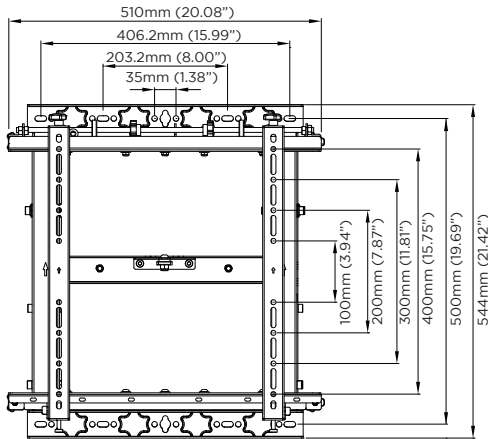

PRODUCT DIMENSIONS

Front View

Without VESA Adaptor