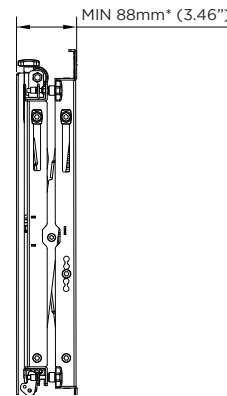

Pop-Out Video Wall Mount

FEATURES

MOVEMENT

PRODUCT DIMENSIONS

Front View

Without VESA Adaptor

With VESA Adaptor (Landscape)

With VESA Adaptor (Portrait)

Side View

Extended

Closed

Note:

*Additional 15mm (0.59") when the VESA Adaptors are installed

SPECIFICATIONS

Maximum load

50kg (110lbs)

VESA mounting

100x100 to 400x400 (infinite VESA width within range)

(with included adaptors)

up to 600x400 or 400x600

Flat to wall depth

MIN 88mm (3.46") (*+15mm (0.59") with VESA adaptors)

Popped out depth

MAX 277mm (10.91")(*+15mm (0.59") with VESA adaptors)

Colour

Black

Adjustment

Lateral

+/-7mm (0.28") (with a 400mm width VESA)

Vertical

+10 (0.39")/-0mm