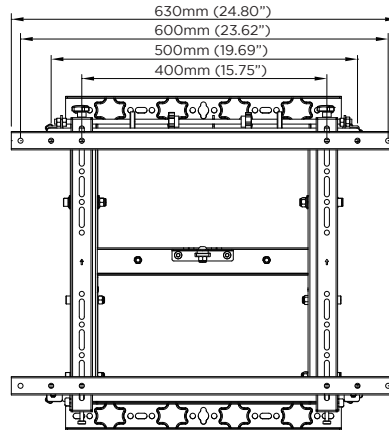

With VESA Adaptor (Landscape)