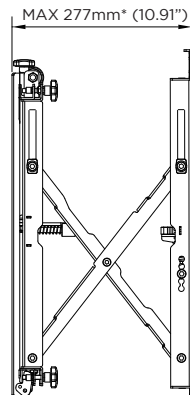

Pop-Out Video Wall Mount

FEATURES

MOVEMENT

PRODUCT DIMENSIONS

Front View

Without VESA Adaptor

With VESA Adaptor (Landscape)

With VESA Adaptor (Portrait)

Side View

Extended

Closed

Note:

*Additional 15mm (0.59") when the VESA Adaptors are installed

SPECIFICATIONS

Maximum load

50kg (110lbs)

VESA mounting

100x100 to 400x400 (infinite VESA width within range)

(with included adaptors)

up to 600x400 or 400x600

Flat to wall depth

MIN 88mm (3.46") (*+15mm (0.59") with VESA adaptors)

Popped out depth

MAX 277mm (10.91")(*+15mm (0.59") with VESA adaptors)

Colour

Black

Adjustment

Lateral

+/-7mm (0.28") (with a 400mm width VESA)

Vertical

+10 (0.39")/-0mm