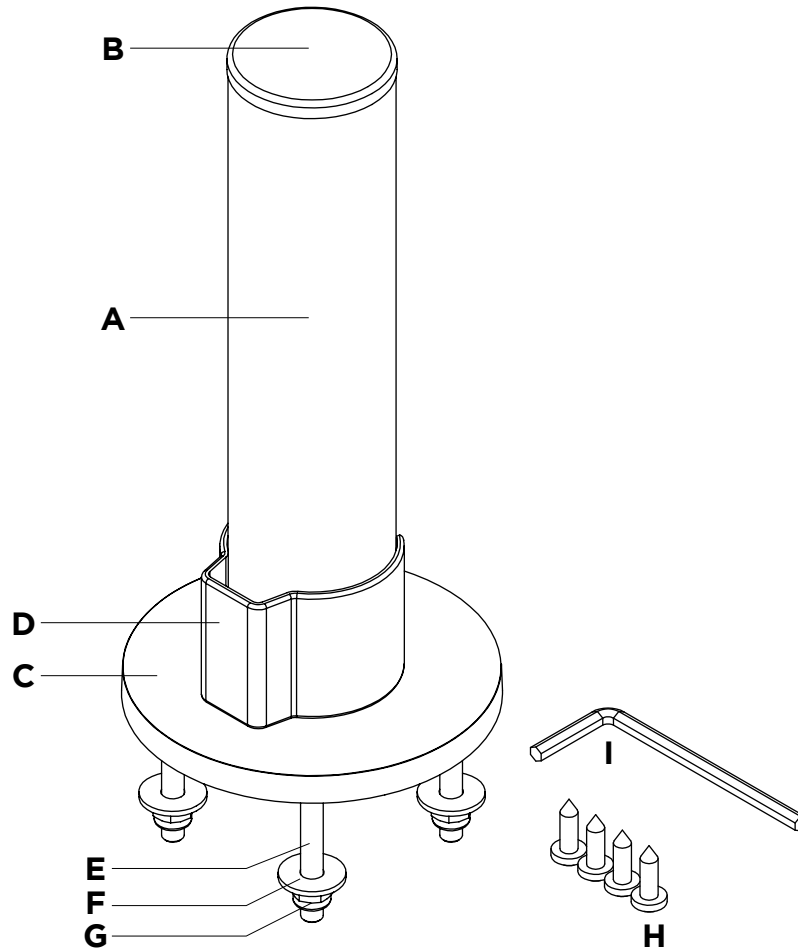

POS Pole 200

COMPONENT CHECKLIST

Item	Name	QTY
A	Post 200mm x 45mm	1
B	Post Cap 45mm	1
C	Base Cover Plate 45mm	1
D	Cable Clip 40mm	1
E	M6 x 50mm Screws for Mounting Post	4
F	M6 Washer for Mounting Post	4
G	M6 Nut for Mounting Post	4
H	Self-tapping Screws for Mounting Post	4
I	4mm Allen Key for M6 x 50mm Screws	1