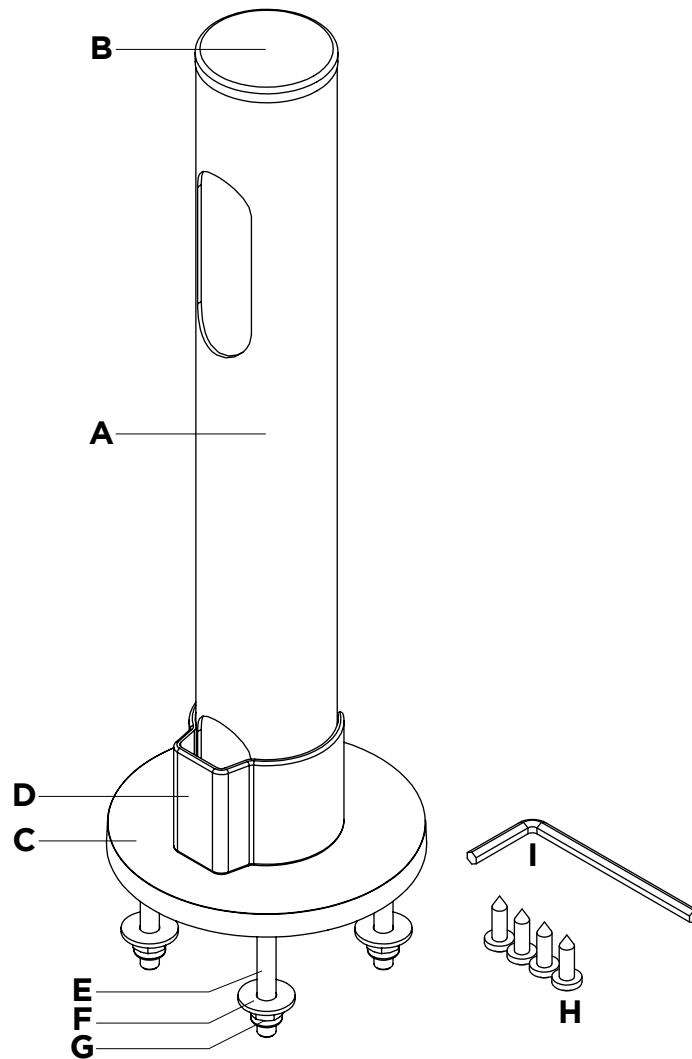

POS Pole 300

COMPONENT CHECKLIST

Item	Name	QTY
A	Post 300mm x 45mm	1
B	Post Cap 45mm	1
C	Base Cover Plate 45mm	1
D	Cable Clip 40mm	1
E	M6 x 50mm Screws for Mounting Post	4
F	M6 Washer for Mounting Post	4
G	M6 Nut for Mounting Post	4
H	Self-tapping Screws for Mounting Post	4
I	4mm Allen Key for M6 x 50mm Screws	1