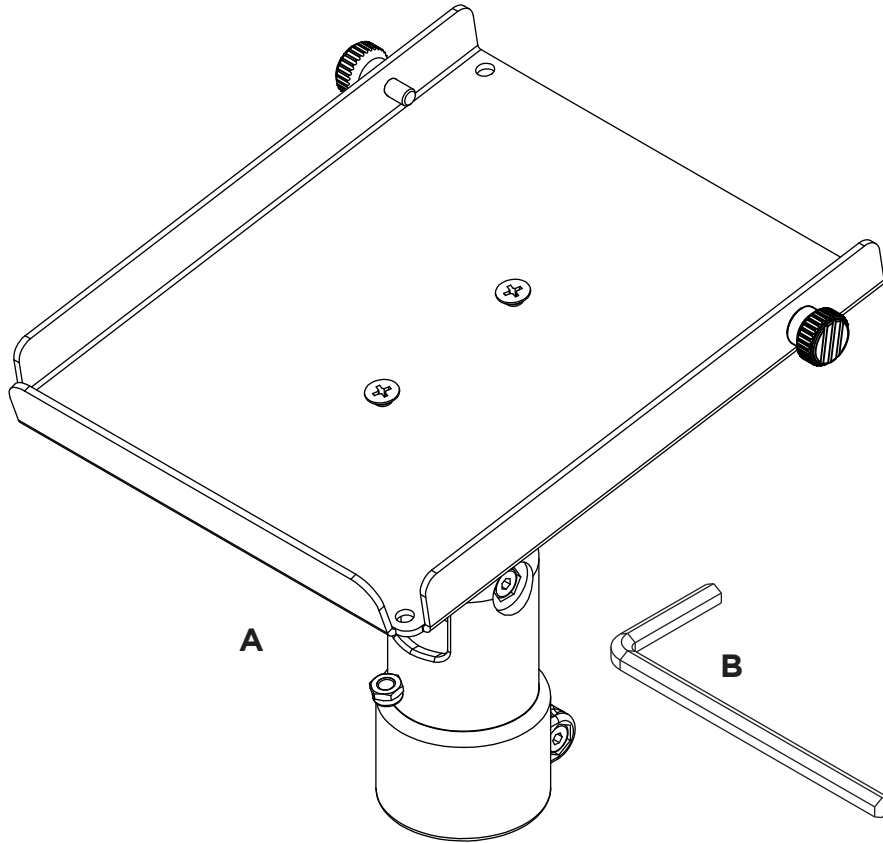

POS Tilt Printer Tray

COMPONENT CHECKLIST

Item	Name	QTY
A	Printer Tray 178mm x 150mm	1
B	4mm Allen Key for Tilt Head	1