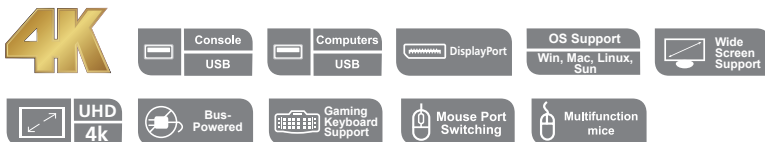

CS782DP

2-Port USB DisplayPort KVM Switch

205 Westwood Ave, Long Branch, NJ 07740
Phone: 866-94 BOARDS (26273) / (732)-222-1511
Fax: (732)-222-7088 | E-mail: sales@touchboards.com

- With the ever-growing demand for higher video quality and the evolution of DisplayPort technology, 4K-enabled computers and displays are now widely adopted in visually-intensive and commercial applications. Offering up to 4K UHD resolution, the ATEN CS782DP is at home amongst these demanding scenarios and technological advancements.

The ATEN CS782DP 2-Port USB DisplayPort KVM Switch features 4K UHD video resolution and allows users to access two 4K-enabled computers from a single USB keyboard, USB mouse, and DisplayPort video console.

Doing so with ease, the CS782DP provides three convenient switching methods – using a remote port selector, mouse, or hotkeys for flexible access to any computer connected to the installation. The product even provides premium audio support for a complete multimedia solution. To round off the entire experience, the streamlined, space-saving design of CS782DP also makes it ideal for any working environment.

With its rich feature set, the CS782DP is designed to surpass all requirements in graphic design, animation, and video-editing applications.