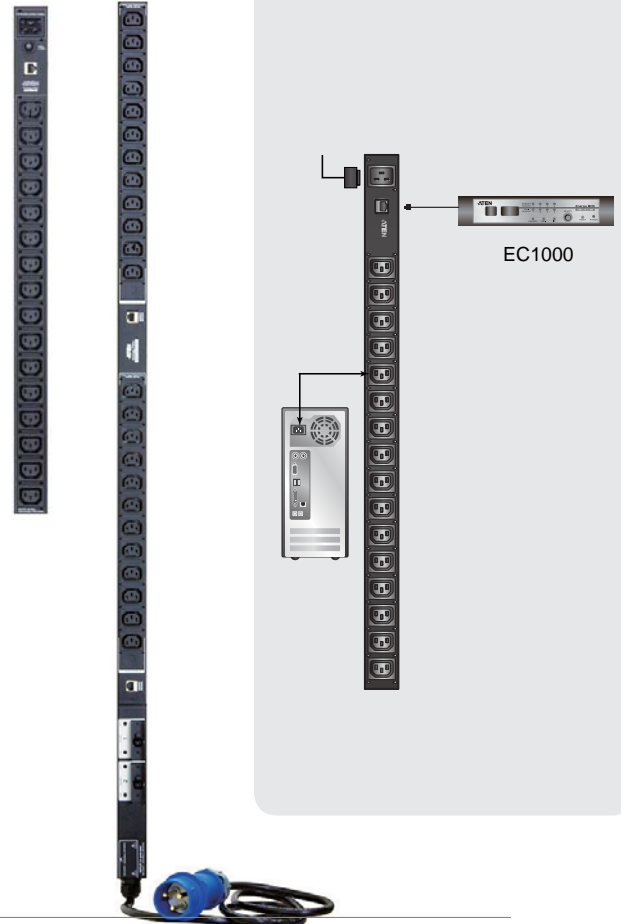

The PE1216A/PE1216B/PE1216G/PE1324B/PE1324G Energy PDU can be integrated into an installation with the EC1000 Energy Box*, allowing you to monitor the real-time current and environmental conditions of the Energy PDU from the front panel of the EC1000 at the rack, or via Web GUI remotely – making your server room efficiently green with ease.

* ATEN EC1000 Energy Box and energy management software – eco Sensors are available at www.aten-usa.com.

Features

- Space saving 0U rack mount design
- IEC or NEMA outlet models
- Real-time PDU current monitoring *

* When used in conjunction with the EC1000 Energy Box

Specification

PE1216x PE1324x

Function		PE1216A	PE1216B	PE1216G	PE1324B	PE1324G
Power Outlets	Direct	16 x NEMA 5-15R	16 x IEC C13	16 x IEC C13	24 x IEC C13	24 x IEC C13
Connectors	Inlet	1 x IEC60320 C20	1 x IEC60320 C20	1 x IEC60320 C20	1 x NEMA L6-30P	1 x IEC 60309 32A
	Energy Sensor Port	1 x RJ-45 Female			2 x RJ-45 Female	
Nominal Input Power		100-120V~, 50/60Hz, 20A(Max), 16A(UL de-rated)	100-240V~, 50/60Hz, 20A(Max), 16A(UL de-rated)	100-240V~, 50/60Hz, 16A(Max)	100-240V~, 50/60Hz, 30A(Max), 24A(UL de-rated)	100-240V~, 50/60Hz, 32A(Max)
Nominal Output Power		100-120V~, 50/60Hz Per Outlet 15A (Max), 12A(UL de-rated) Total : 20A(Max), 16A(UL de-rated)	100-240V~, 50/60Hz Per outlet 15A (Max), 12A(UL de-rated) Total : 20A(Max), 16A(UL de-rated)	100-240V~, 50/60Hz Per Outlet 10A (Max) Total : 16A(Max)	100-240V~, 50/60Hz Per bank 15A (Max), 12A (UL de-rated) Total : 30A(Max), 24A(UL de-rated)	100-240V~, 50/60Hz Per bank 16A (Max) Total : 32A(Max)
Environment	Operating Temp.	32 – 122°F				
	Storage Temp.	-4 – 140°F				
	Humidity	0 – 80% RH, Non-Condensing				
Physical Properties	Housing	Metal				
	Weight	2.89 lbs	2.89 lbs	2.71 lbs	7.65 lbs	7.65 lbs
	Dimensions (L x W x H)	28.74" x 1.73" x 1.73"		26.77" x 1.73" x 1.73"	52.76" x 1.73" x 1.73"	